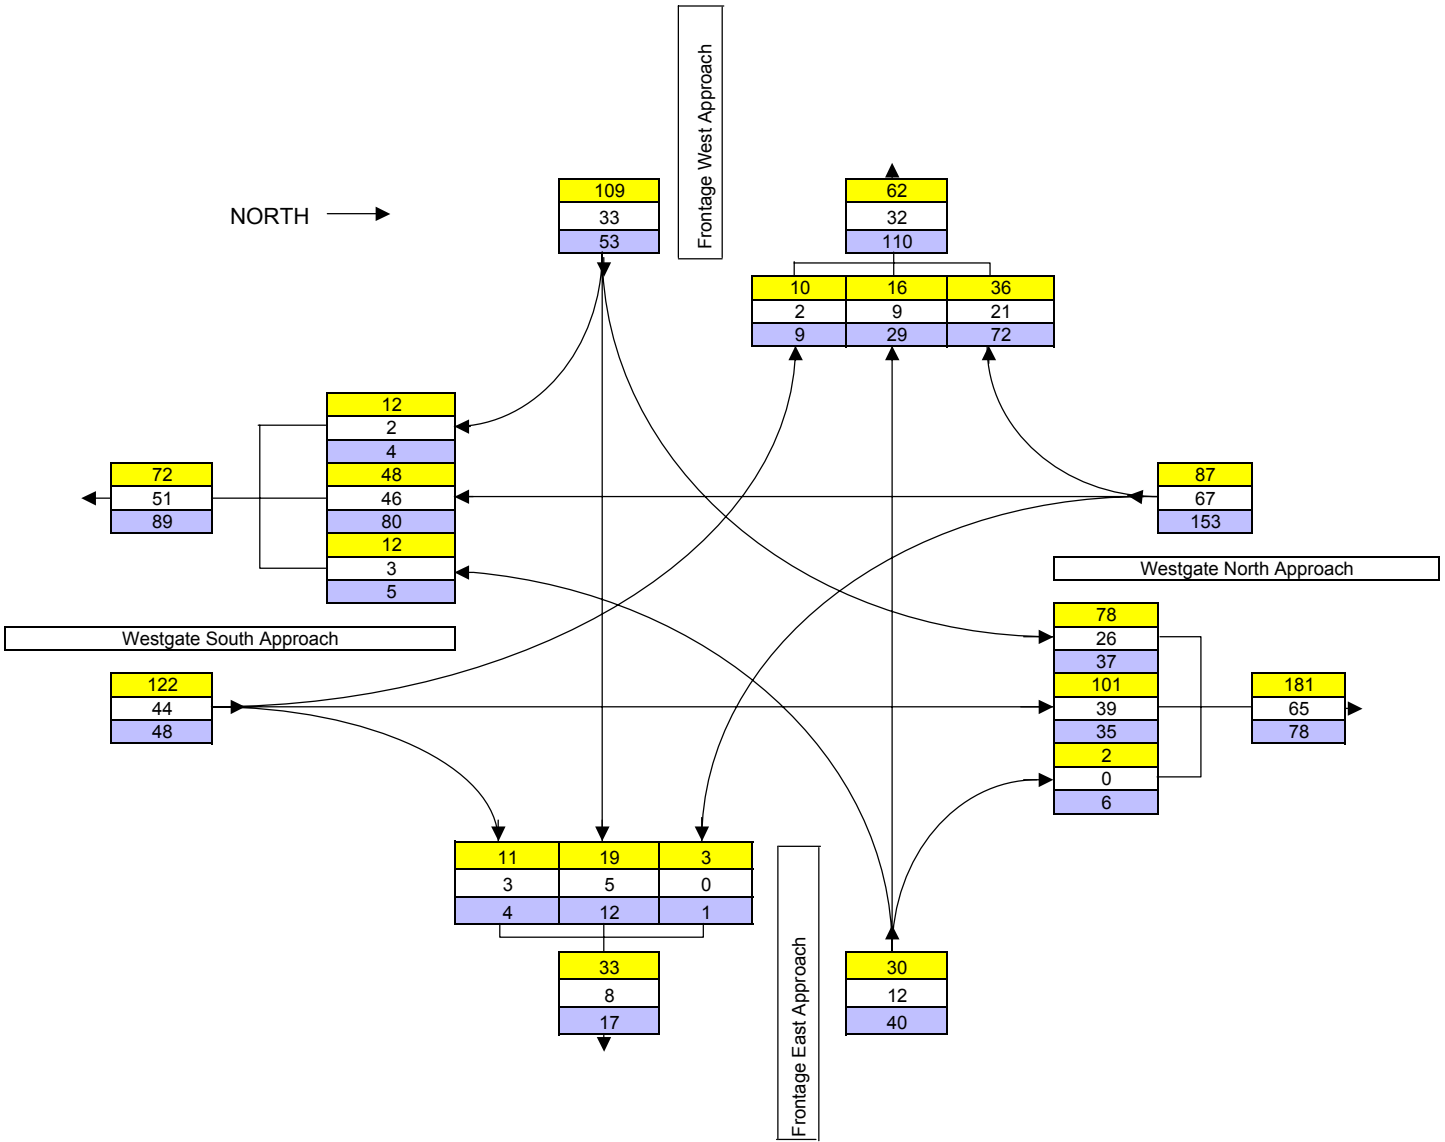

SUMMARY OF VEHICLE MOVEMENTS PEAK HOURS

LOCATION	Frontage at Westgate		
OBSERVER	KGB/DWS	WEATHER	-5C / Sunny
		DATE	02, 18, 2002

am Peak 8:00 - 9:00
mid Peak 11:15 - 12:15
pm Peak 4:45 - 5:45

Pedestrians Crossing Frontage

0	0	1
---	---	---

Note: See attached Sheet for Pedestrian breakdown

Pedestrians Crossing Westgate

1	0	0
---	---	---