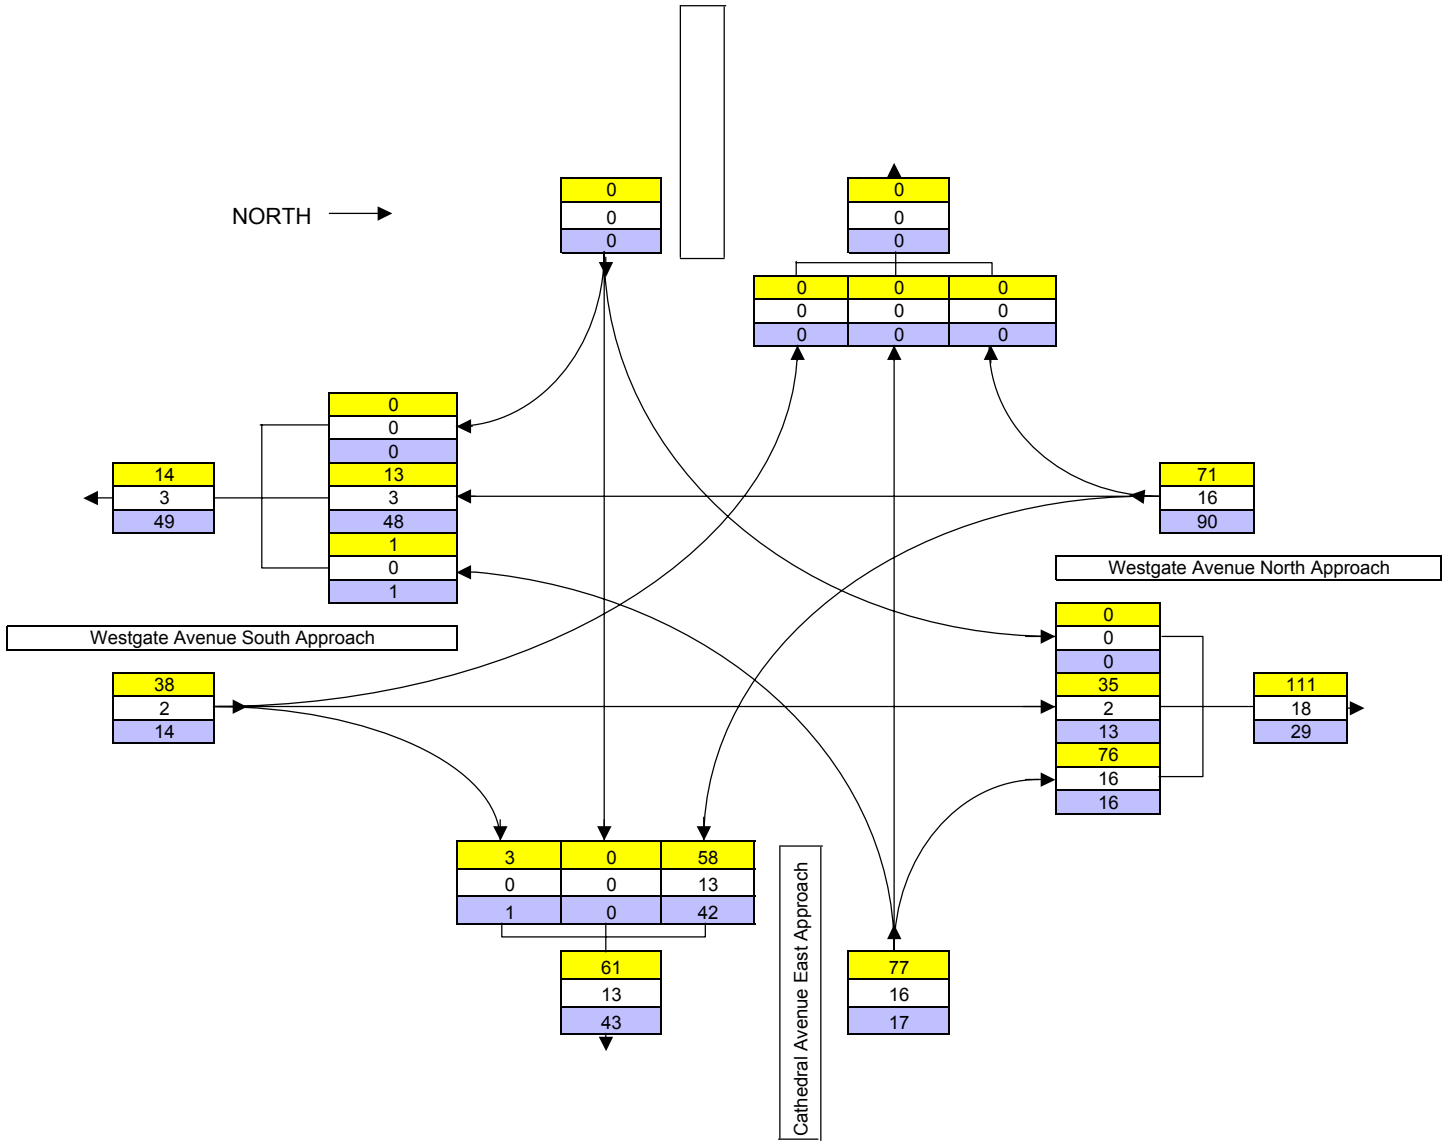

SUMMARY OF VEHICLE MOVEMENTS PEAK HOURS

LOCATION	Cathedral Avenue at Westgate Avenue		
OBSERVER	KGB	WEATHER	20C / Sunny
		DATE	05, 28, 2002

am Peak	8:00 - 9:00
mid Peak	11:15 - 12:15
pm Peak	4:45 - 5:45

Pedestrians Crossing Cathedral Avenue at Westgate

4	4	1
---	---	---

Pedestrians Crossing Westgate Avenue at Cathedral

4	1	1
---	---	---

Pedestrians Crossing Cathedral Avenue at Westmount

5	3	1
---	---	---