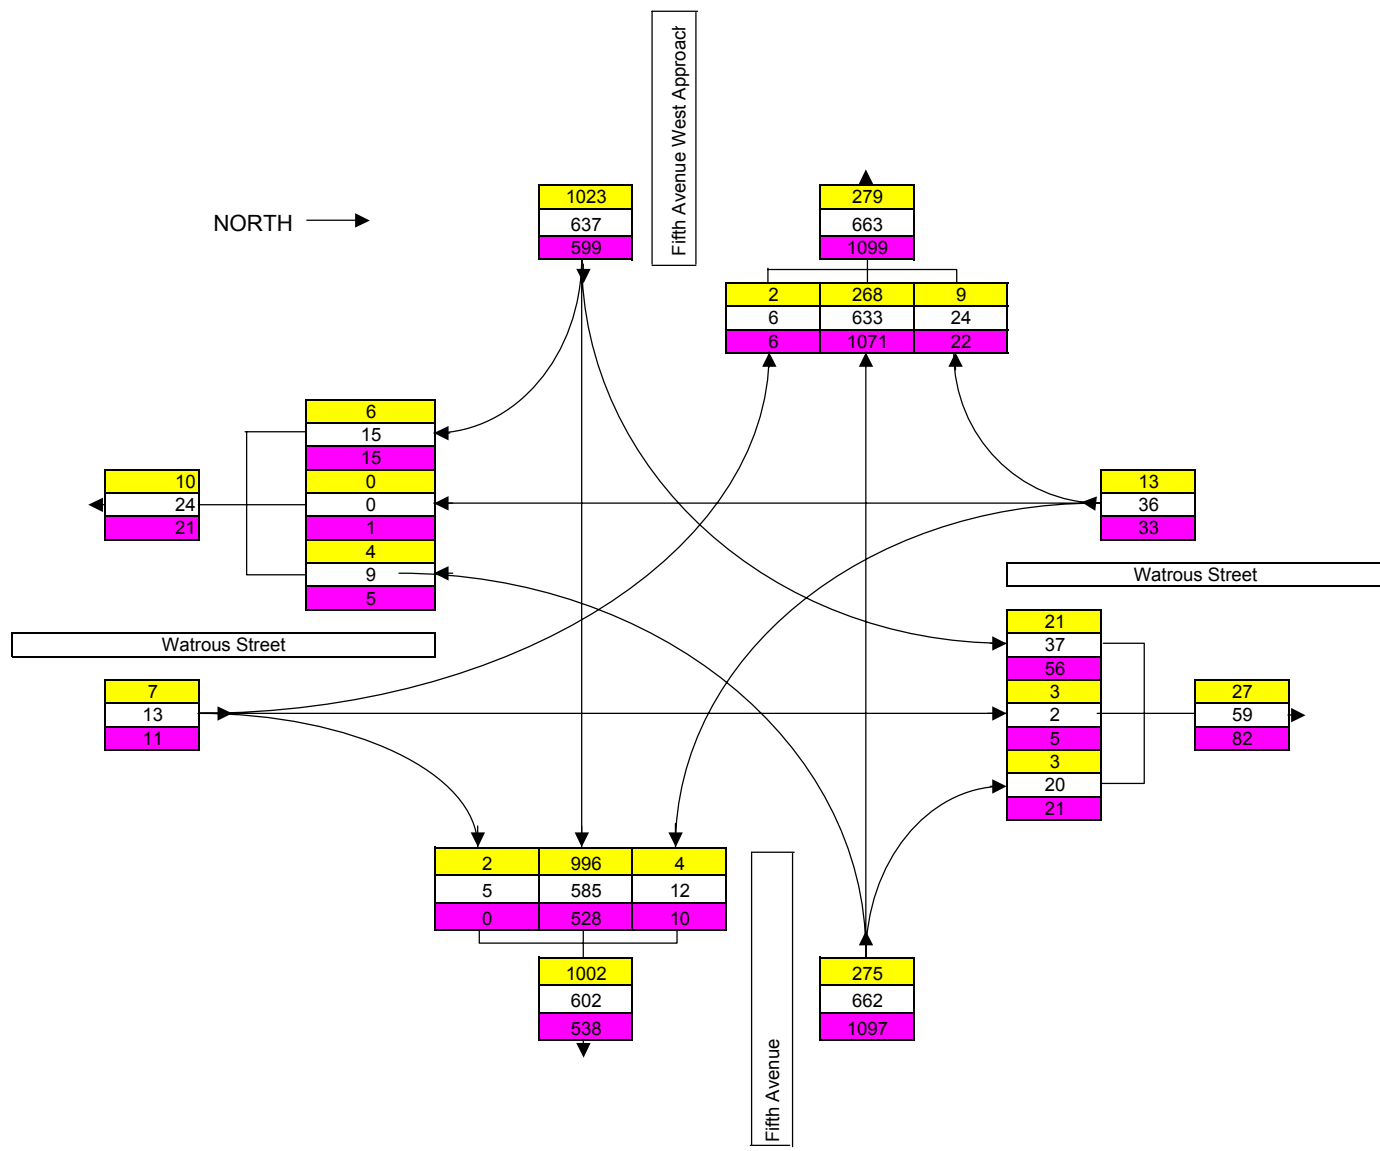

SUMMARY OF VEHICLE MOVEMENTS PEAK HOURS

LOCATION	Fifth Avenue at Watrous Street		
OBSERVER	GGD/KGB	WEATHER	+13C / Sunny
		DATE	April 29, 1999

am Peak	8:00 - 9:00
mid Peak	11:30 - 12:30
pm Peak	4:30 - 5:30

CROSSING AT INTERSECTION

Pedestrians Crossing Watrous Street

33	49	34
----	----	----

Adults Crossing Fifth Avenue

2	8	9
---	---	---

Children Crossing Fifth Avenue

1	2	2
---	---	---

CROSSING AT MID BLOCK

Pedestrians Crossing Watrous Street

0	0	0
---	---	---

Adults Crossing Fifth Avenue

4	1	4
---	---	---

Children Crossing Fifth Avenue

0	2	3
---	---	---