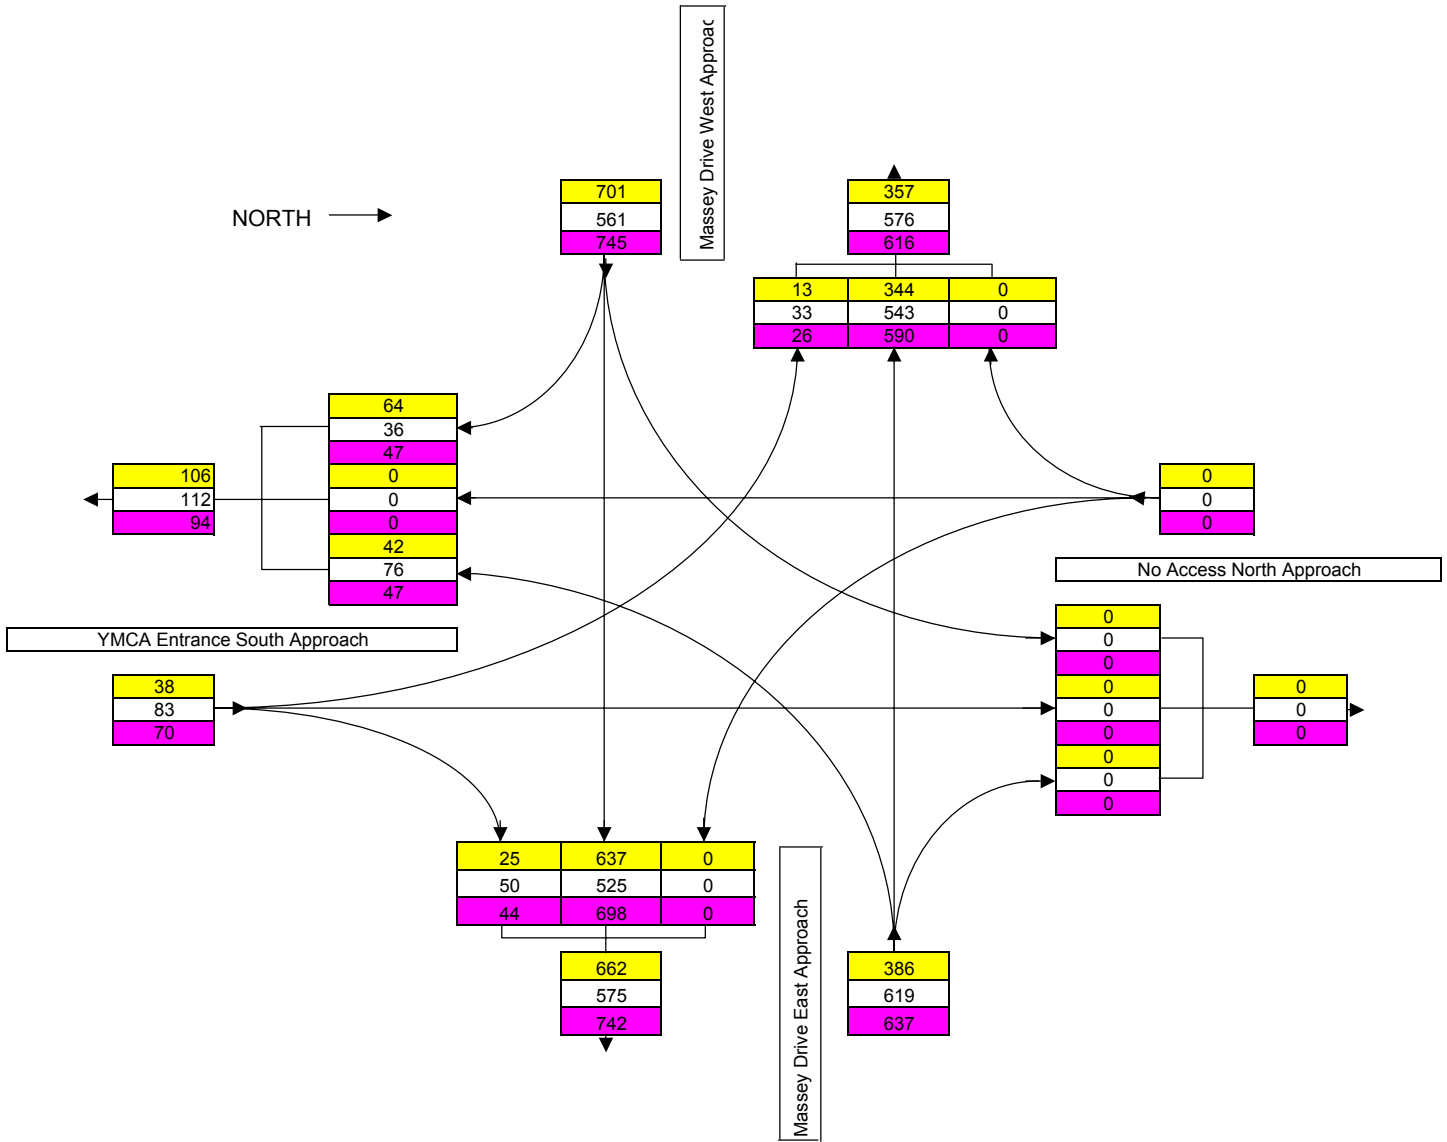

SUMMARY OF VEHICLE MOVEMENTS PEAK HOURS

156A

LOCATION	Massey Drive at YMCA Entrance		
OBSERVER	KGB	WEATHER	-5C / Csunny
		DATE	January 22, 2001

am Peak	8:00 - 9:00
mid Peak	11:15 - 12:15
pm Peak	3:00 - 4:00

Pedestrians Crossing Massey Drive

2	1	6
---	---	---

Note: See attached Sheet for Pedestrian breakdown

Pedestrians Crossing YMCA Entrance

10	5	27
----	---	----

Time Breakdown for pedestrians crossing YMCA Entrance at Massey Drive
22-Jan-01

Morning

	Adult	Child under 12	Child over 12	Senior	Handicapped
7:00-7:15					
7:15-7:30					
7:30-7:45					
7:45-8:00	1				
8:00-8:15					
8:15-8:30					
8:30-8:45	1				
8:45-9:00	1				

Midday

	Adult	Child under 12	Child over 12	Senior	Handicapped
11:00-11:15					
11:15-11:30					
11:30-11:45					
11:45-12:00	1				
12:00-12:15					
12:15-12:30					
12:30-12:45	1				
12:45-13:00					

Afternoon

	Adult	Child under 12	Child over 12	Senior	Handicapped
3:00-3:15	2				
3:15-3:30					
3:30-3:45	4				
3:45-4:00					
4:00-4:15					
4:15-4:30					
4:30-4:45					
4:45-5:00					
5:00-5:15					
5:15-5:30					
5:30-5:45					
5:45-6:00					