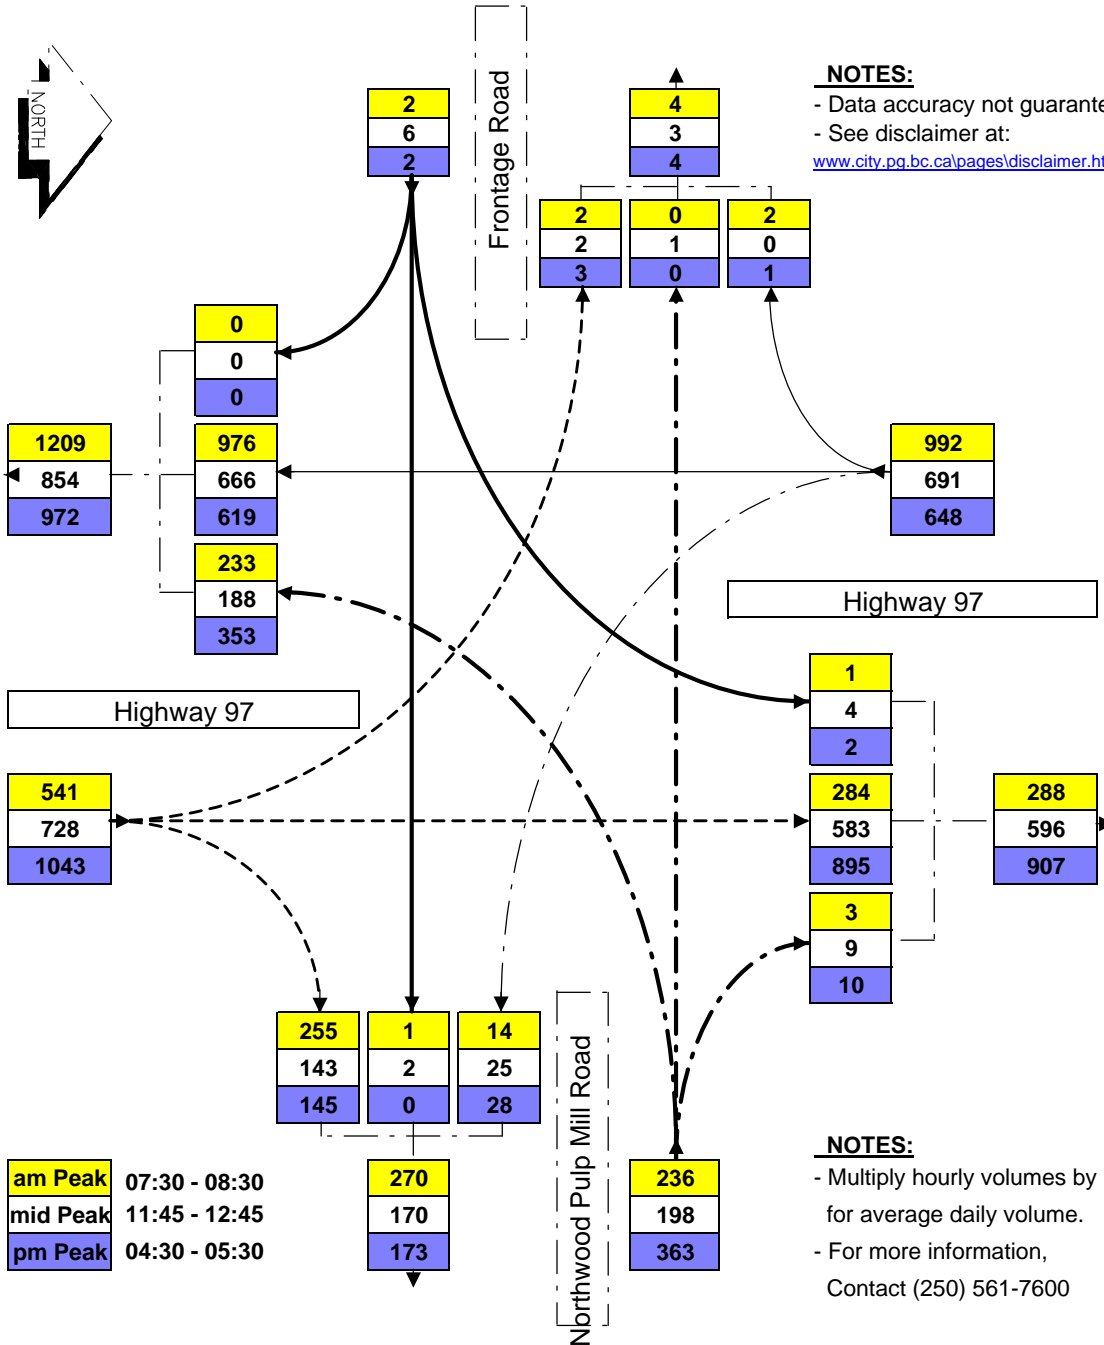

SUMMARY OF VEHICLE MOVEMENTS PEAK HOURS

LOCATION: Highway 97 at Frontage Road

OBSERVER: MOT

WEATHER: +24C, Cloudy

DATE: June 25, 1998

NOTES:

- Multiply hourly volumes by 10 for average daily volume.
- For more information, Contact (250) 561-7600