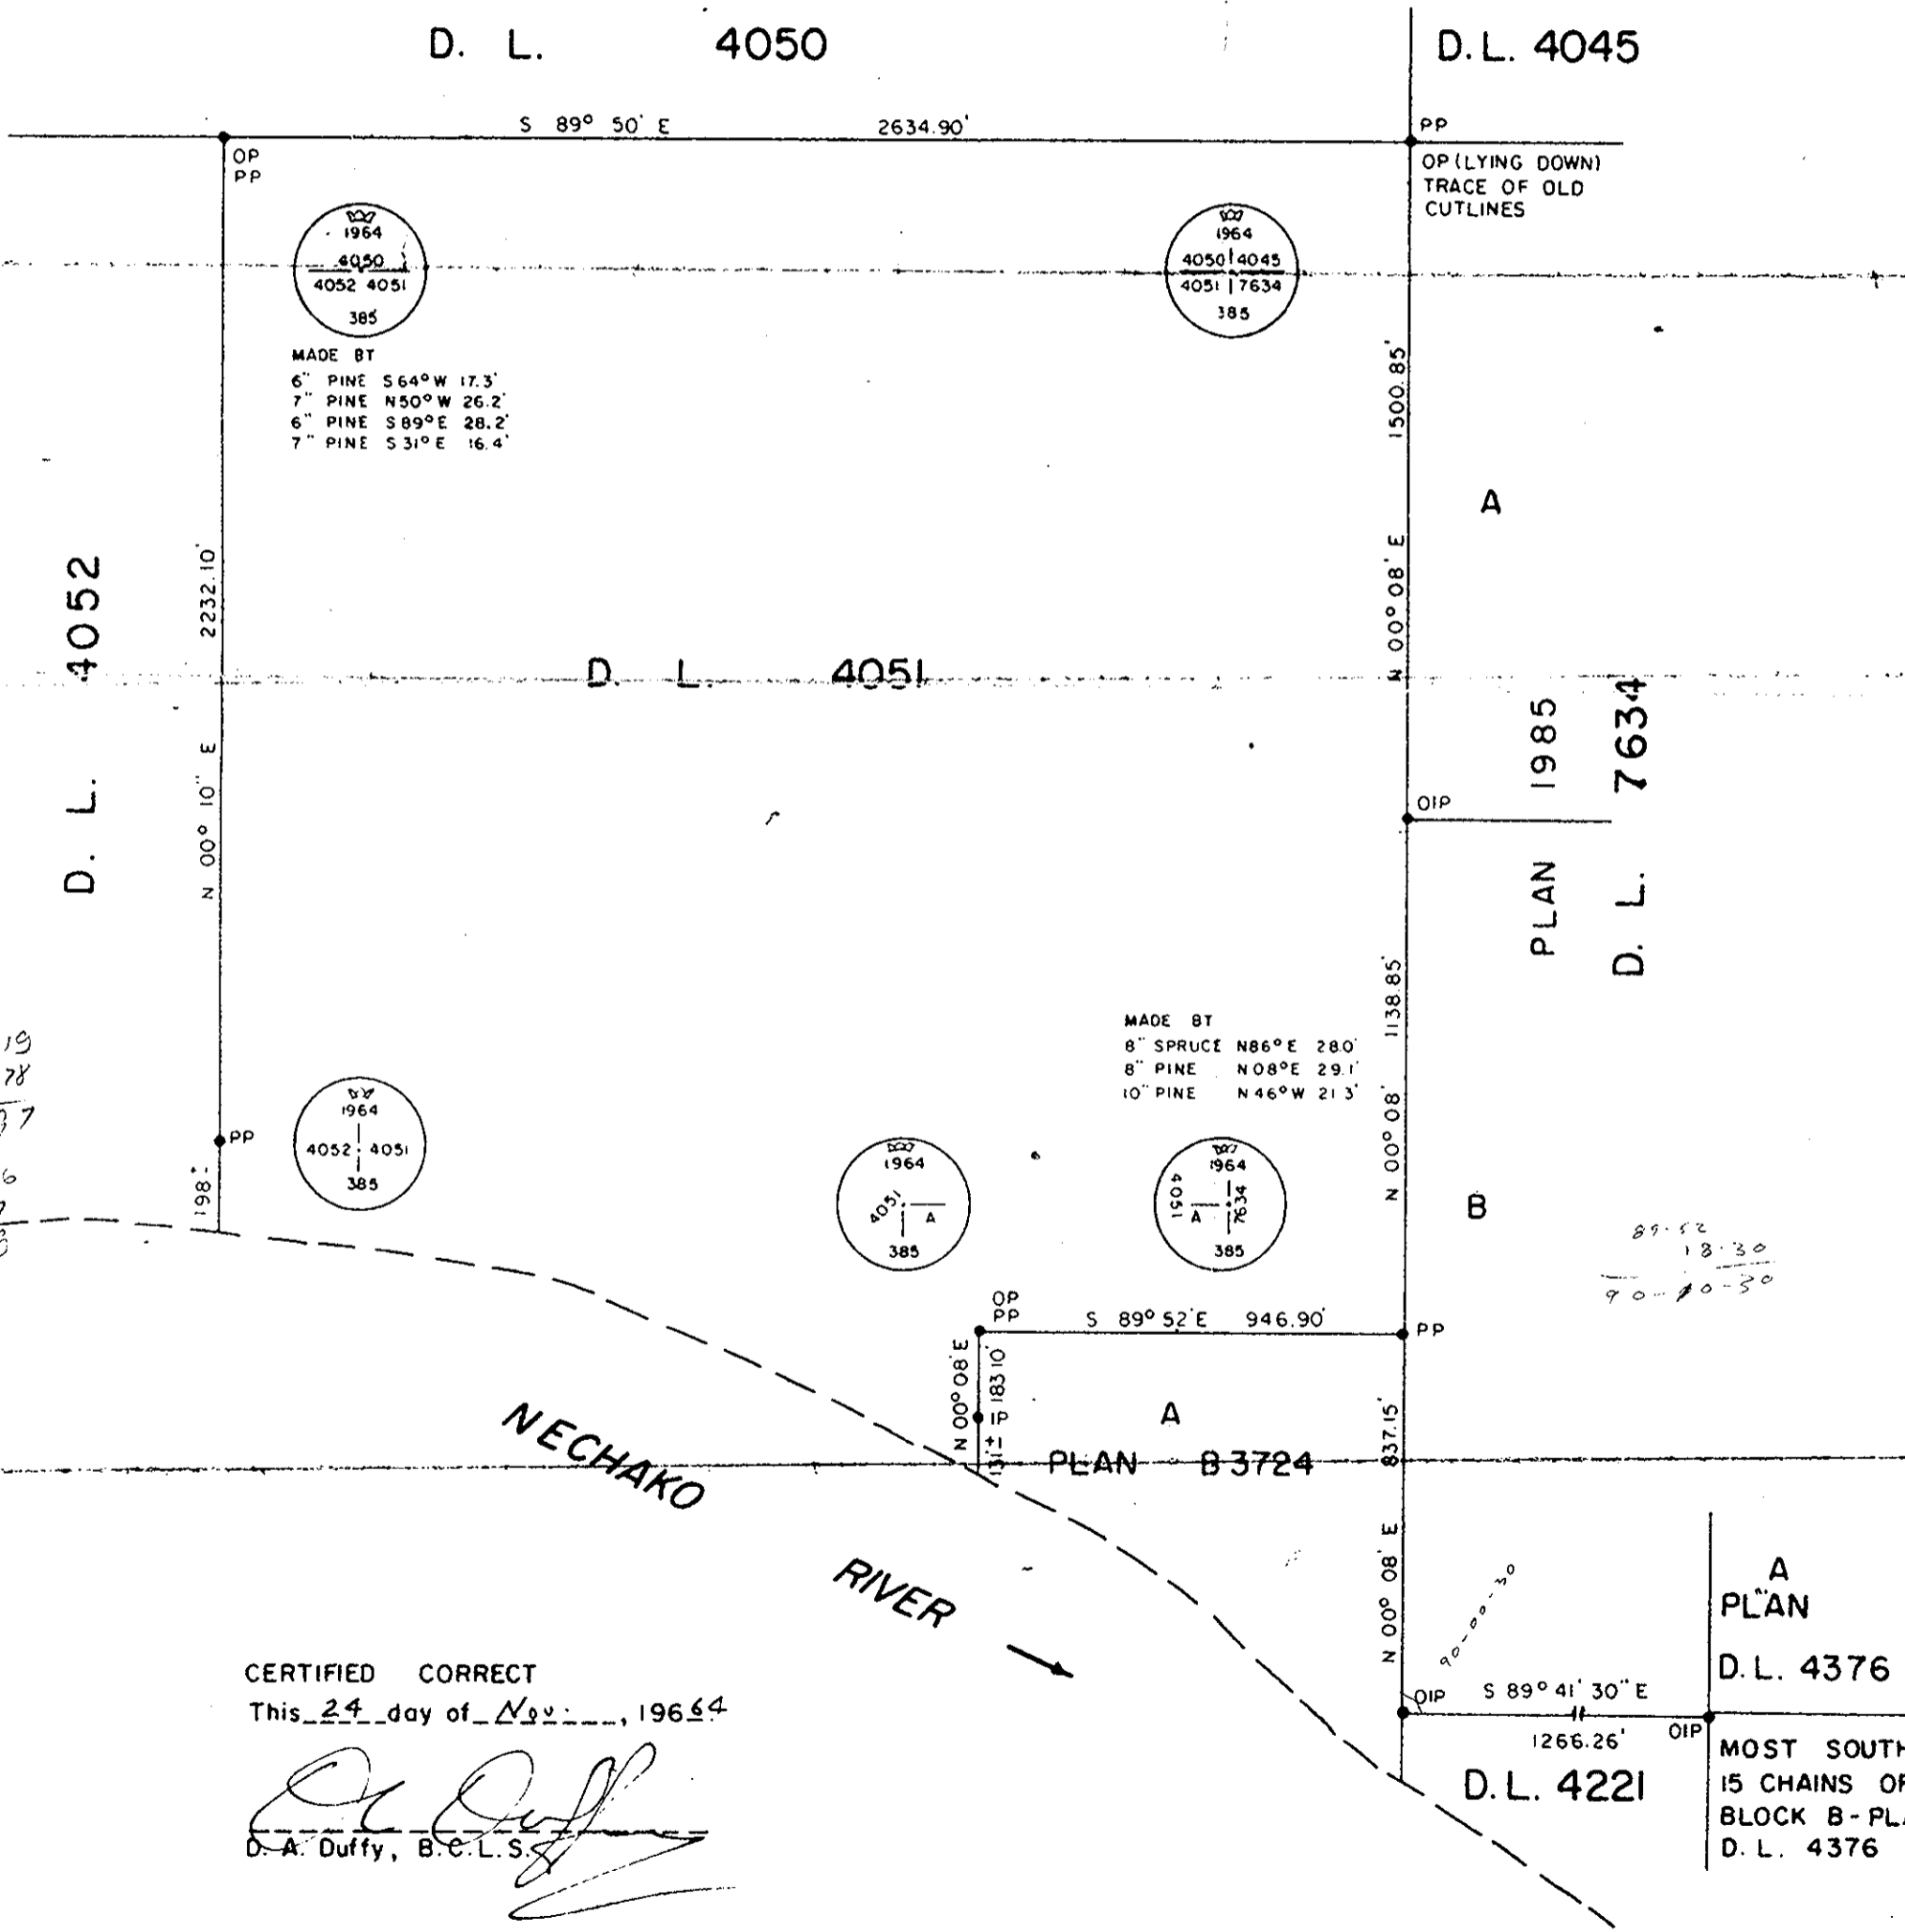

POSTING PLAN OF
DISTRICT LOT 4051
 EXCEPT PLAN B3724
 CARIBOO DISTRICT - BRITISH COLUMBIA

SCALE: 1" = 400'

PLAN No. D.F. 5113 (D.L.)

Deposited in the Land Registry
 Office at Kamloops, B.C. this 20
 day of JANUARY, 1965.

Registrar

- LEGEND: OP denotes an old wooden post found.
 ● OIP denotes an old iron pin found.
 ● IP denotes an iron pin placed on this survey.
 ● PP denotes a pipe post placed on this survey.
 BT denotes a bearing tree.

D. L. 4050

D.L. 4045

1500.00
 306.07
 19478

22205.19
 4 194.78
 22399.97

22401.26
 22399.97
 1.29

89.52
 18.30
 90-00-30

CERTIFIED CORRECT
 This 24 day of Nov, 1964

D. A. Duffy
 D. A. Duffy, B.C.L.S.

A
 PLAN
 D.L. 4376
 MOST SOUTH
 15 CHAINS OF
 BLOCK B-PLAN
 D.L. 4376