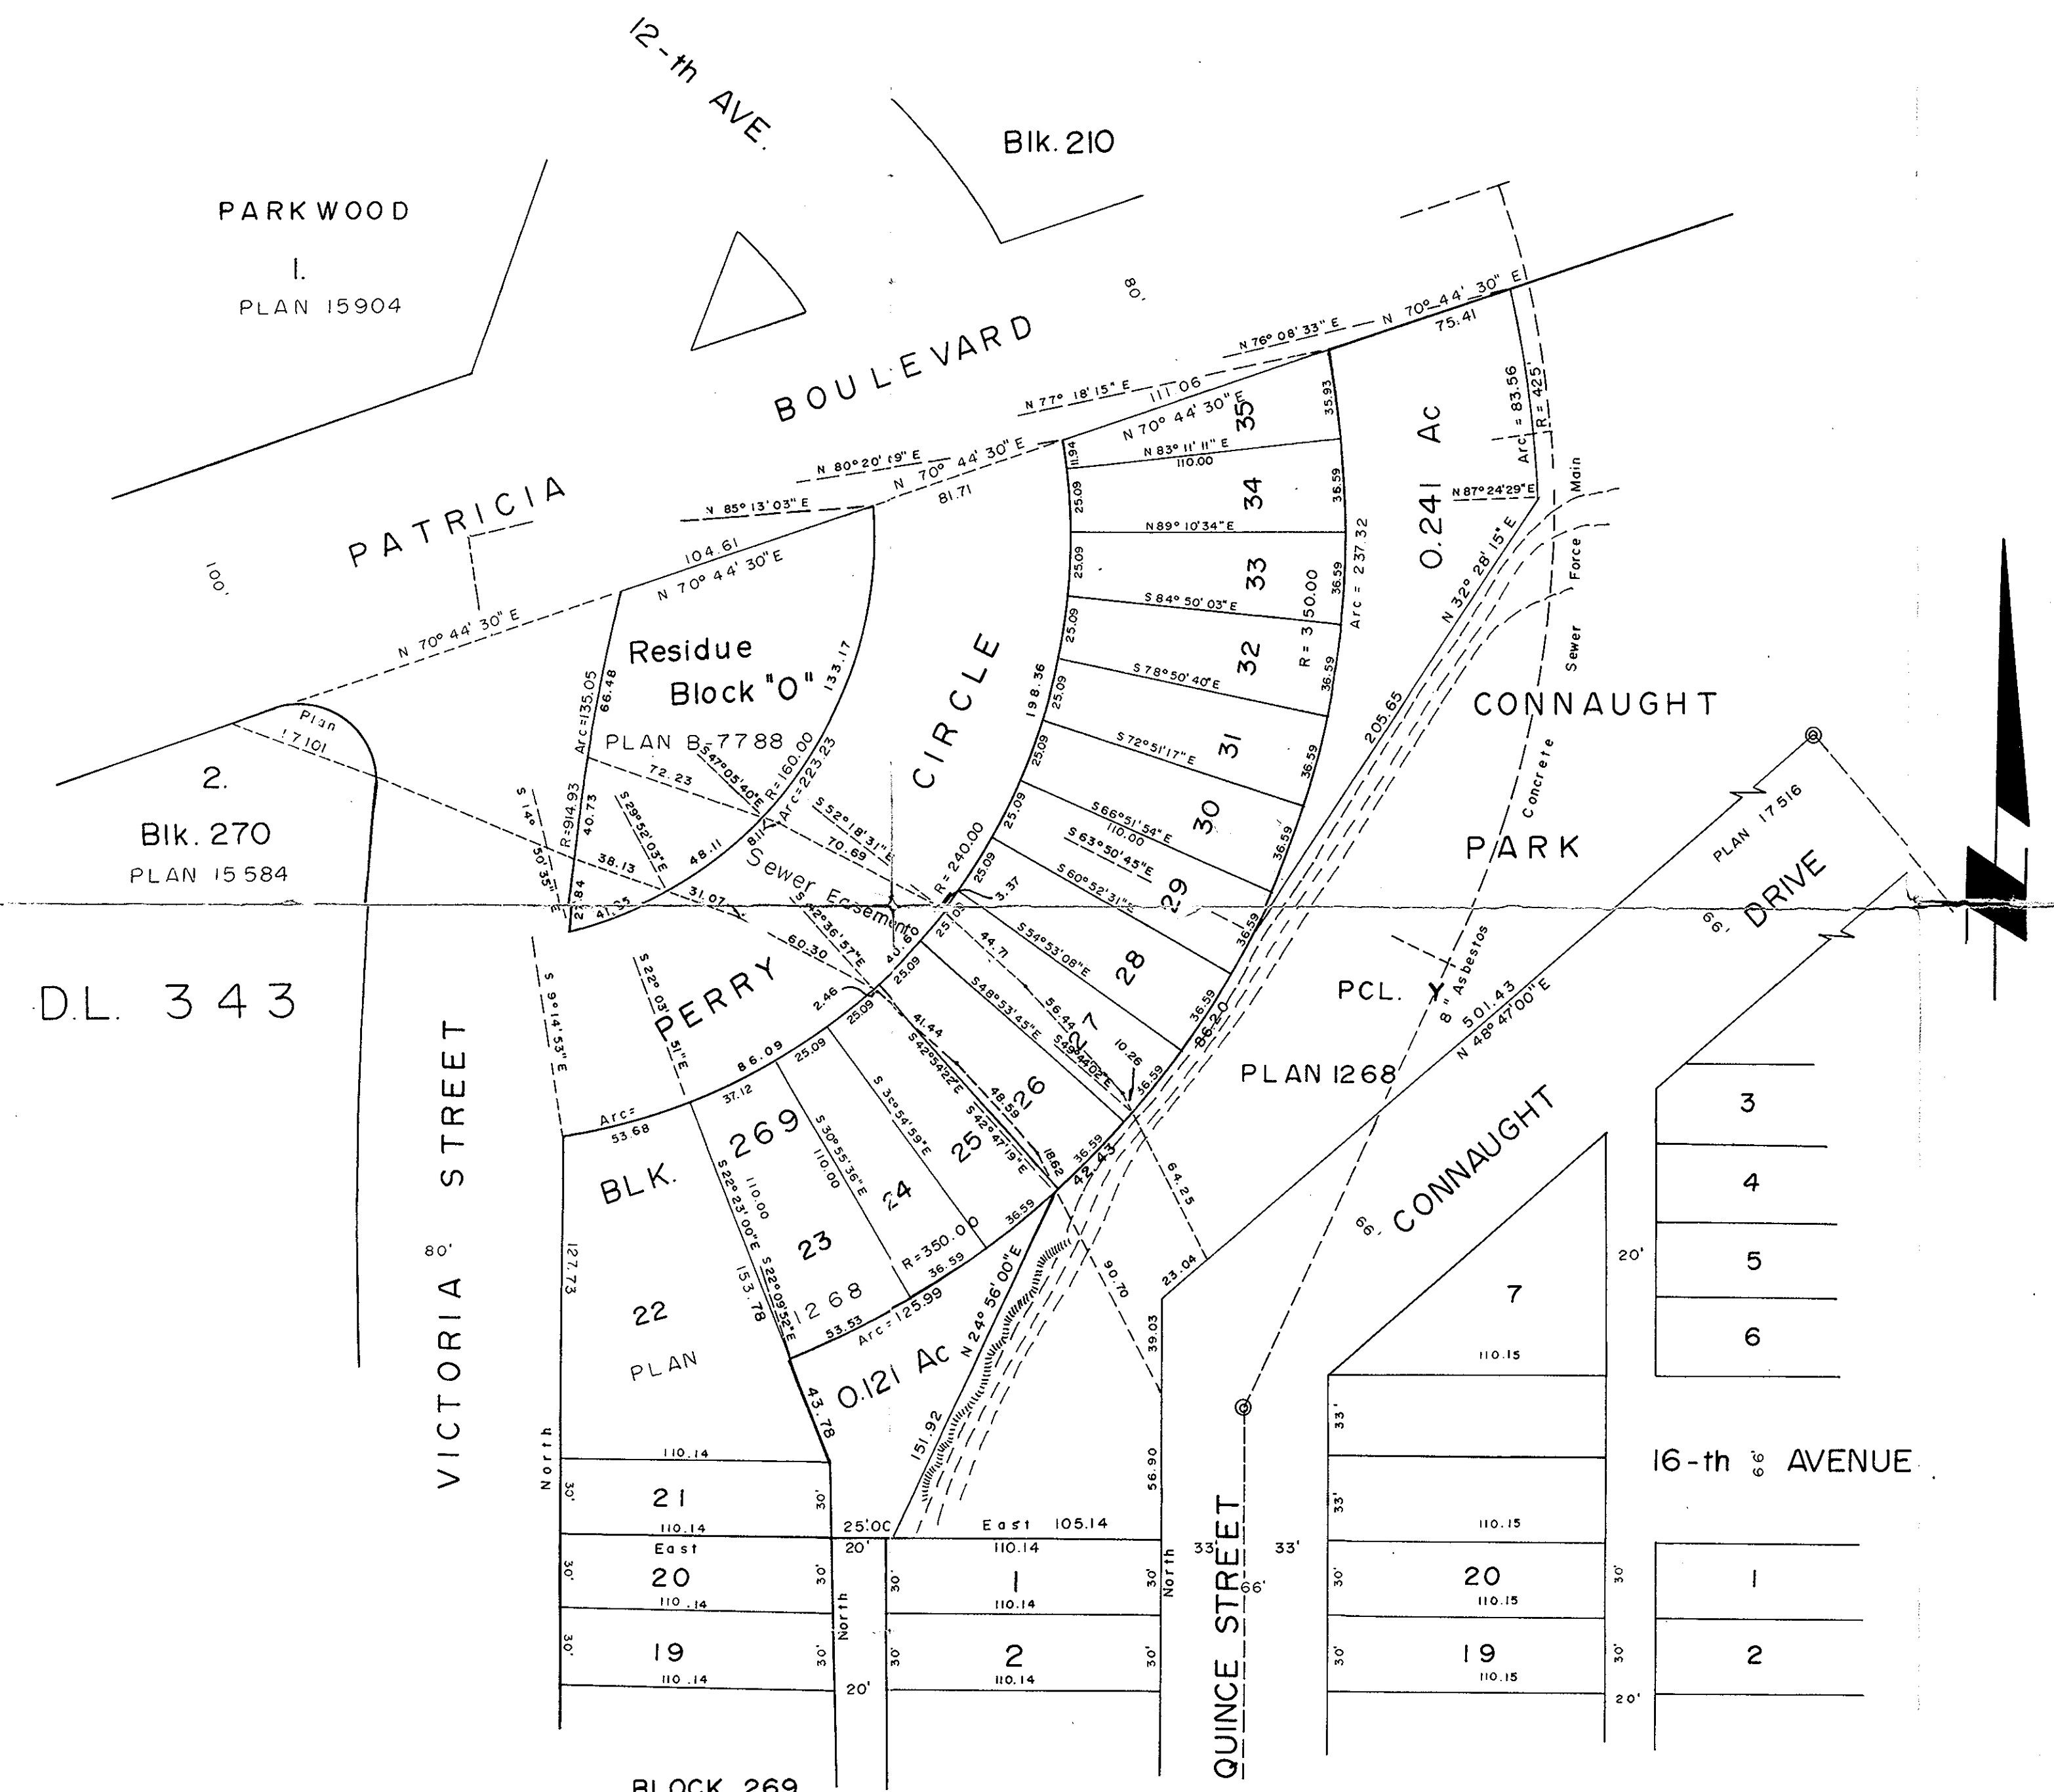

1268-B

FILE WITH
1268 (1)

PLAN SHOWING LOTS 23 TO 35,
BLOCK 269 AND PART OF PARCEL
"Y", PLAN 1268 RESIDUE BLK. O,
PLAN B-7788, DISTRICT LOT 343,
CARIBOO DISTRICT
CITY OF PRNCE GEORGE, B. C.
Scale 1" = 50'