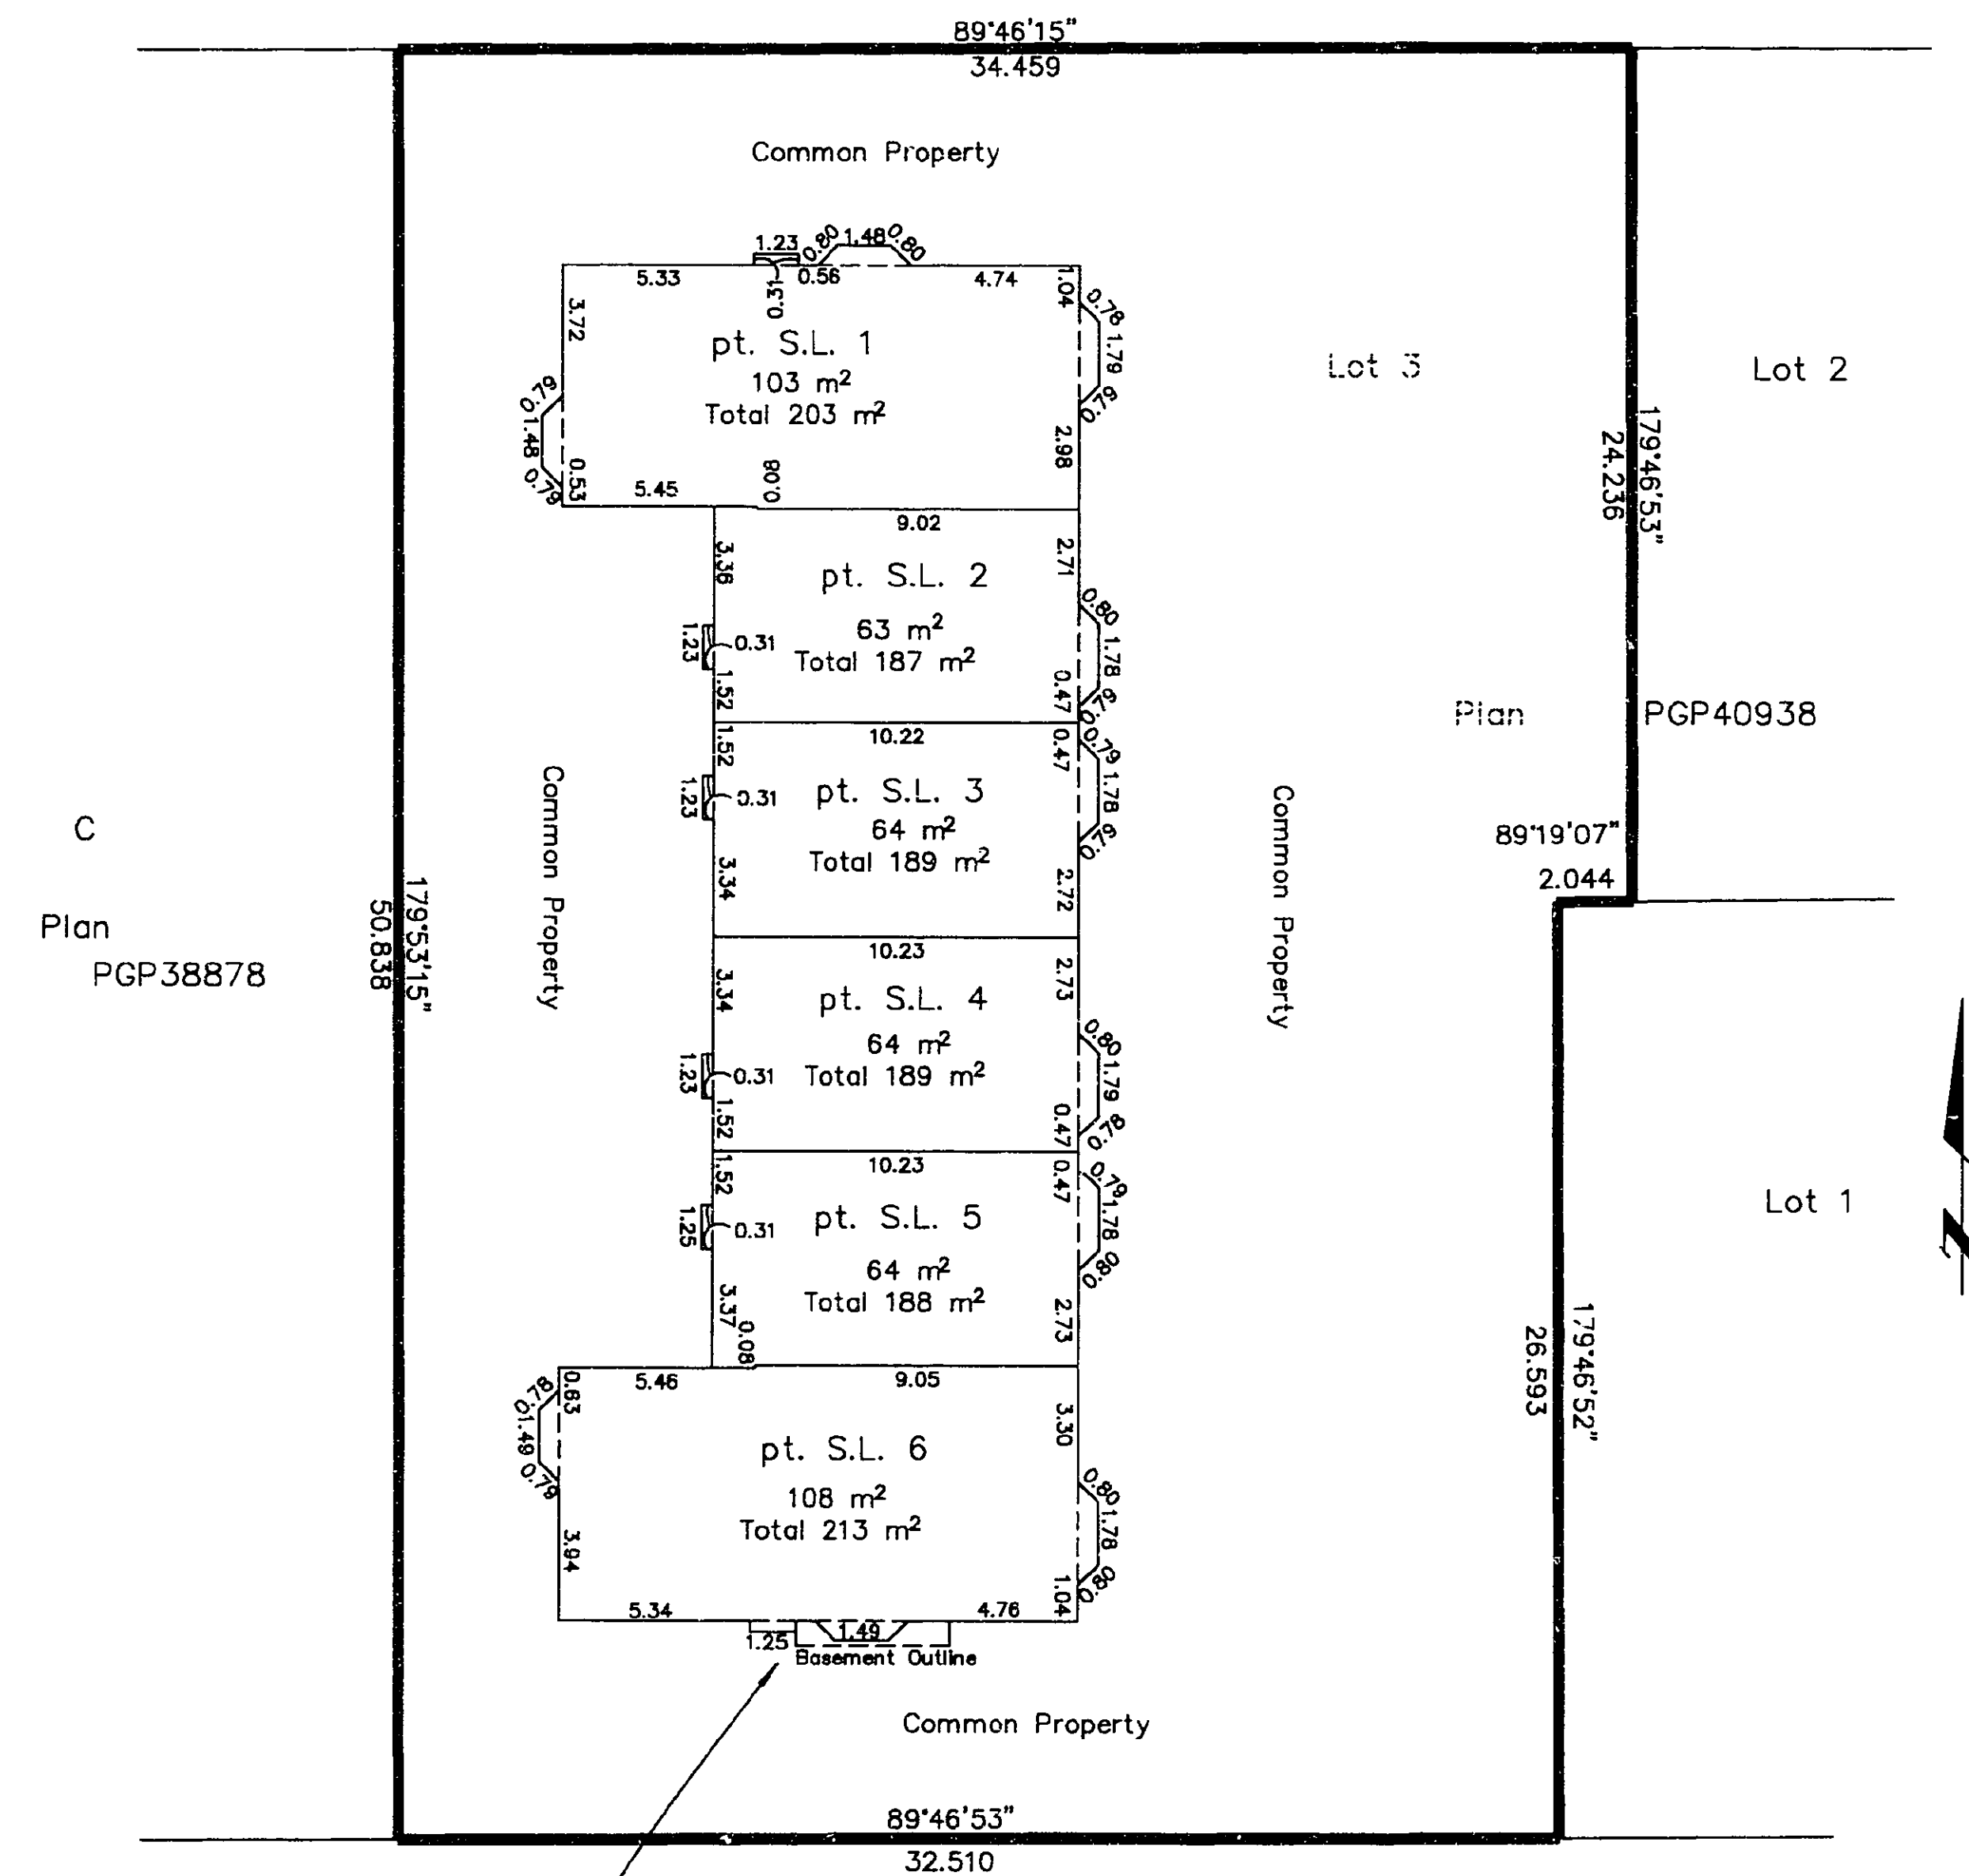

STRATA PLAN PGS 245

STRATA PLAN OF LOT 3, PLAN PGP40938, DISTRICT LOT 754, CARIBOO DISTRICT.

MAIN FLOOR

Scale: 1 : 250 (Distances are in metres)

This 30th day of May, 1997.

Gordon Kilbride, B.C.L.S.

STRATA PLAN PGS 245

STRATA PLAN OF LOT 3, PLAN PGP40938, DISTRICT LOT 754, CARIBOO DISTRICT.

BASEMENT FLOOR

Scale: 1 : 250 (Distances are in metres)

This 30th day of May, 1997.

Gordon Kilbride, B.C.L.S.

STRATA PLAN PGS 245

STRATA PLAN OF LOT 3, PLAN PGP40938, DISTRICT LOT 754, CARIBOO DISTRICT.

SECOND FLOOR

Scale: 1 : 250 (Distances are in metres)

This 30th day of May, 1997.

Gordon Kilbride, B.C.L.S.