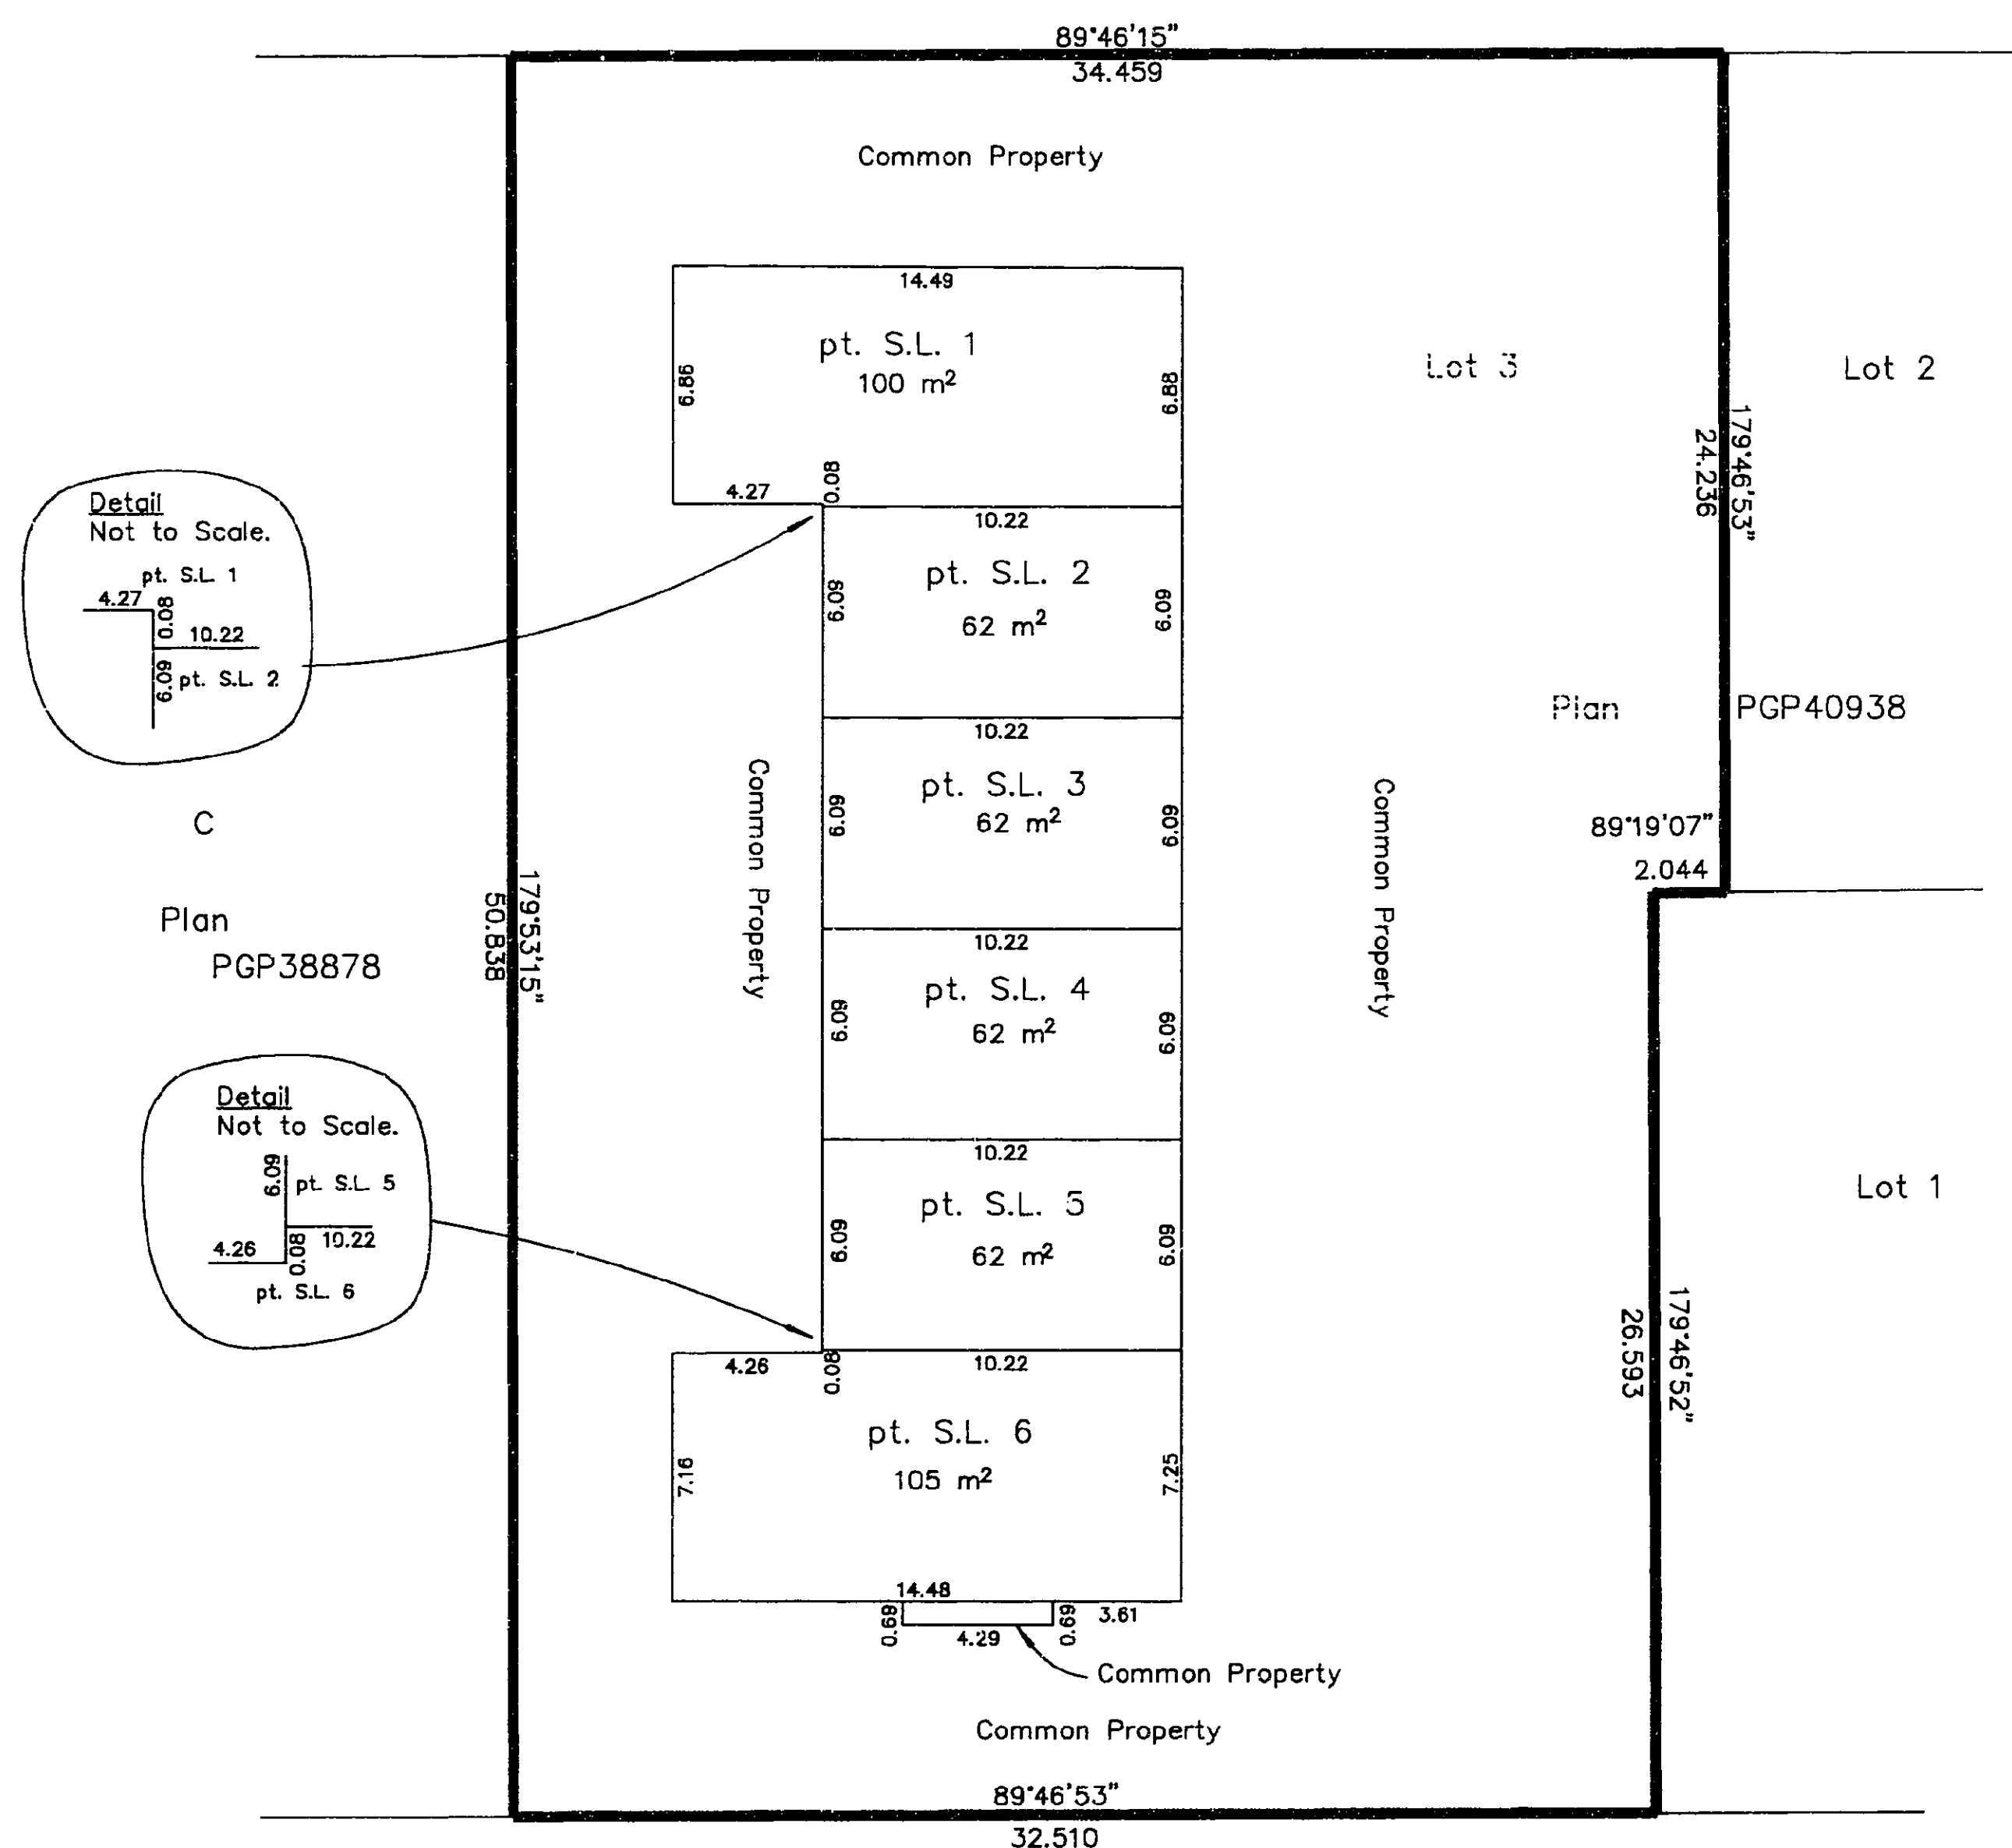

STRATA PLAN PGS 245

STRATA PLAN OF LOT 3, PLAN PGP40938, DISTRICT LOT 754, CARIBOO DISTRICT.

MAIN FLOOR

Scale: 1 : 250 (Distances are in metres)

This 30th day of May, 1997.

Gordon Kilbride, B.C.L.S.

STRATA PLAN PGS 245

STRATA PLAN OF LOT 3, PLAN PGP40938, DISTRICT LOT 754, CARIBOO DISTRICT.

BASEMENT FLOOR

Scale: 1 : 250 (Distances are in metres)

This 30th day of May, 1997.

Gordon Kilbride, B.C.L.S.

STRATA PLAN PGS 245

STRATA PLAN OF LOT 3, PLAN PGP40938, DISTRICT LOT 754, CARIBOO DISTRICT.

SECOND FLOOR

Scale: 1 : 250 (Distances are in metres)

This 30th day of May, 1997.

Gordon Kilbride, B.C.L.S.