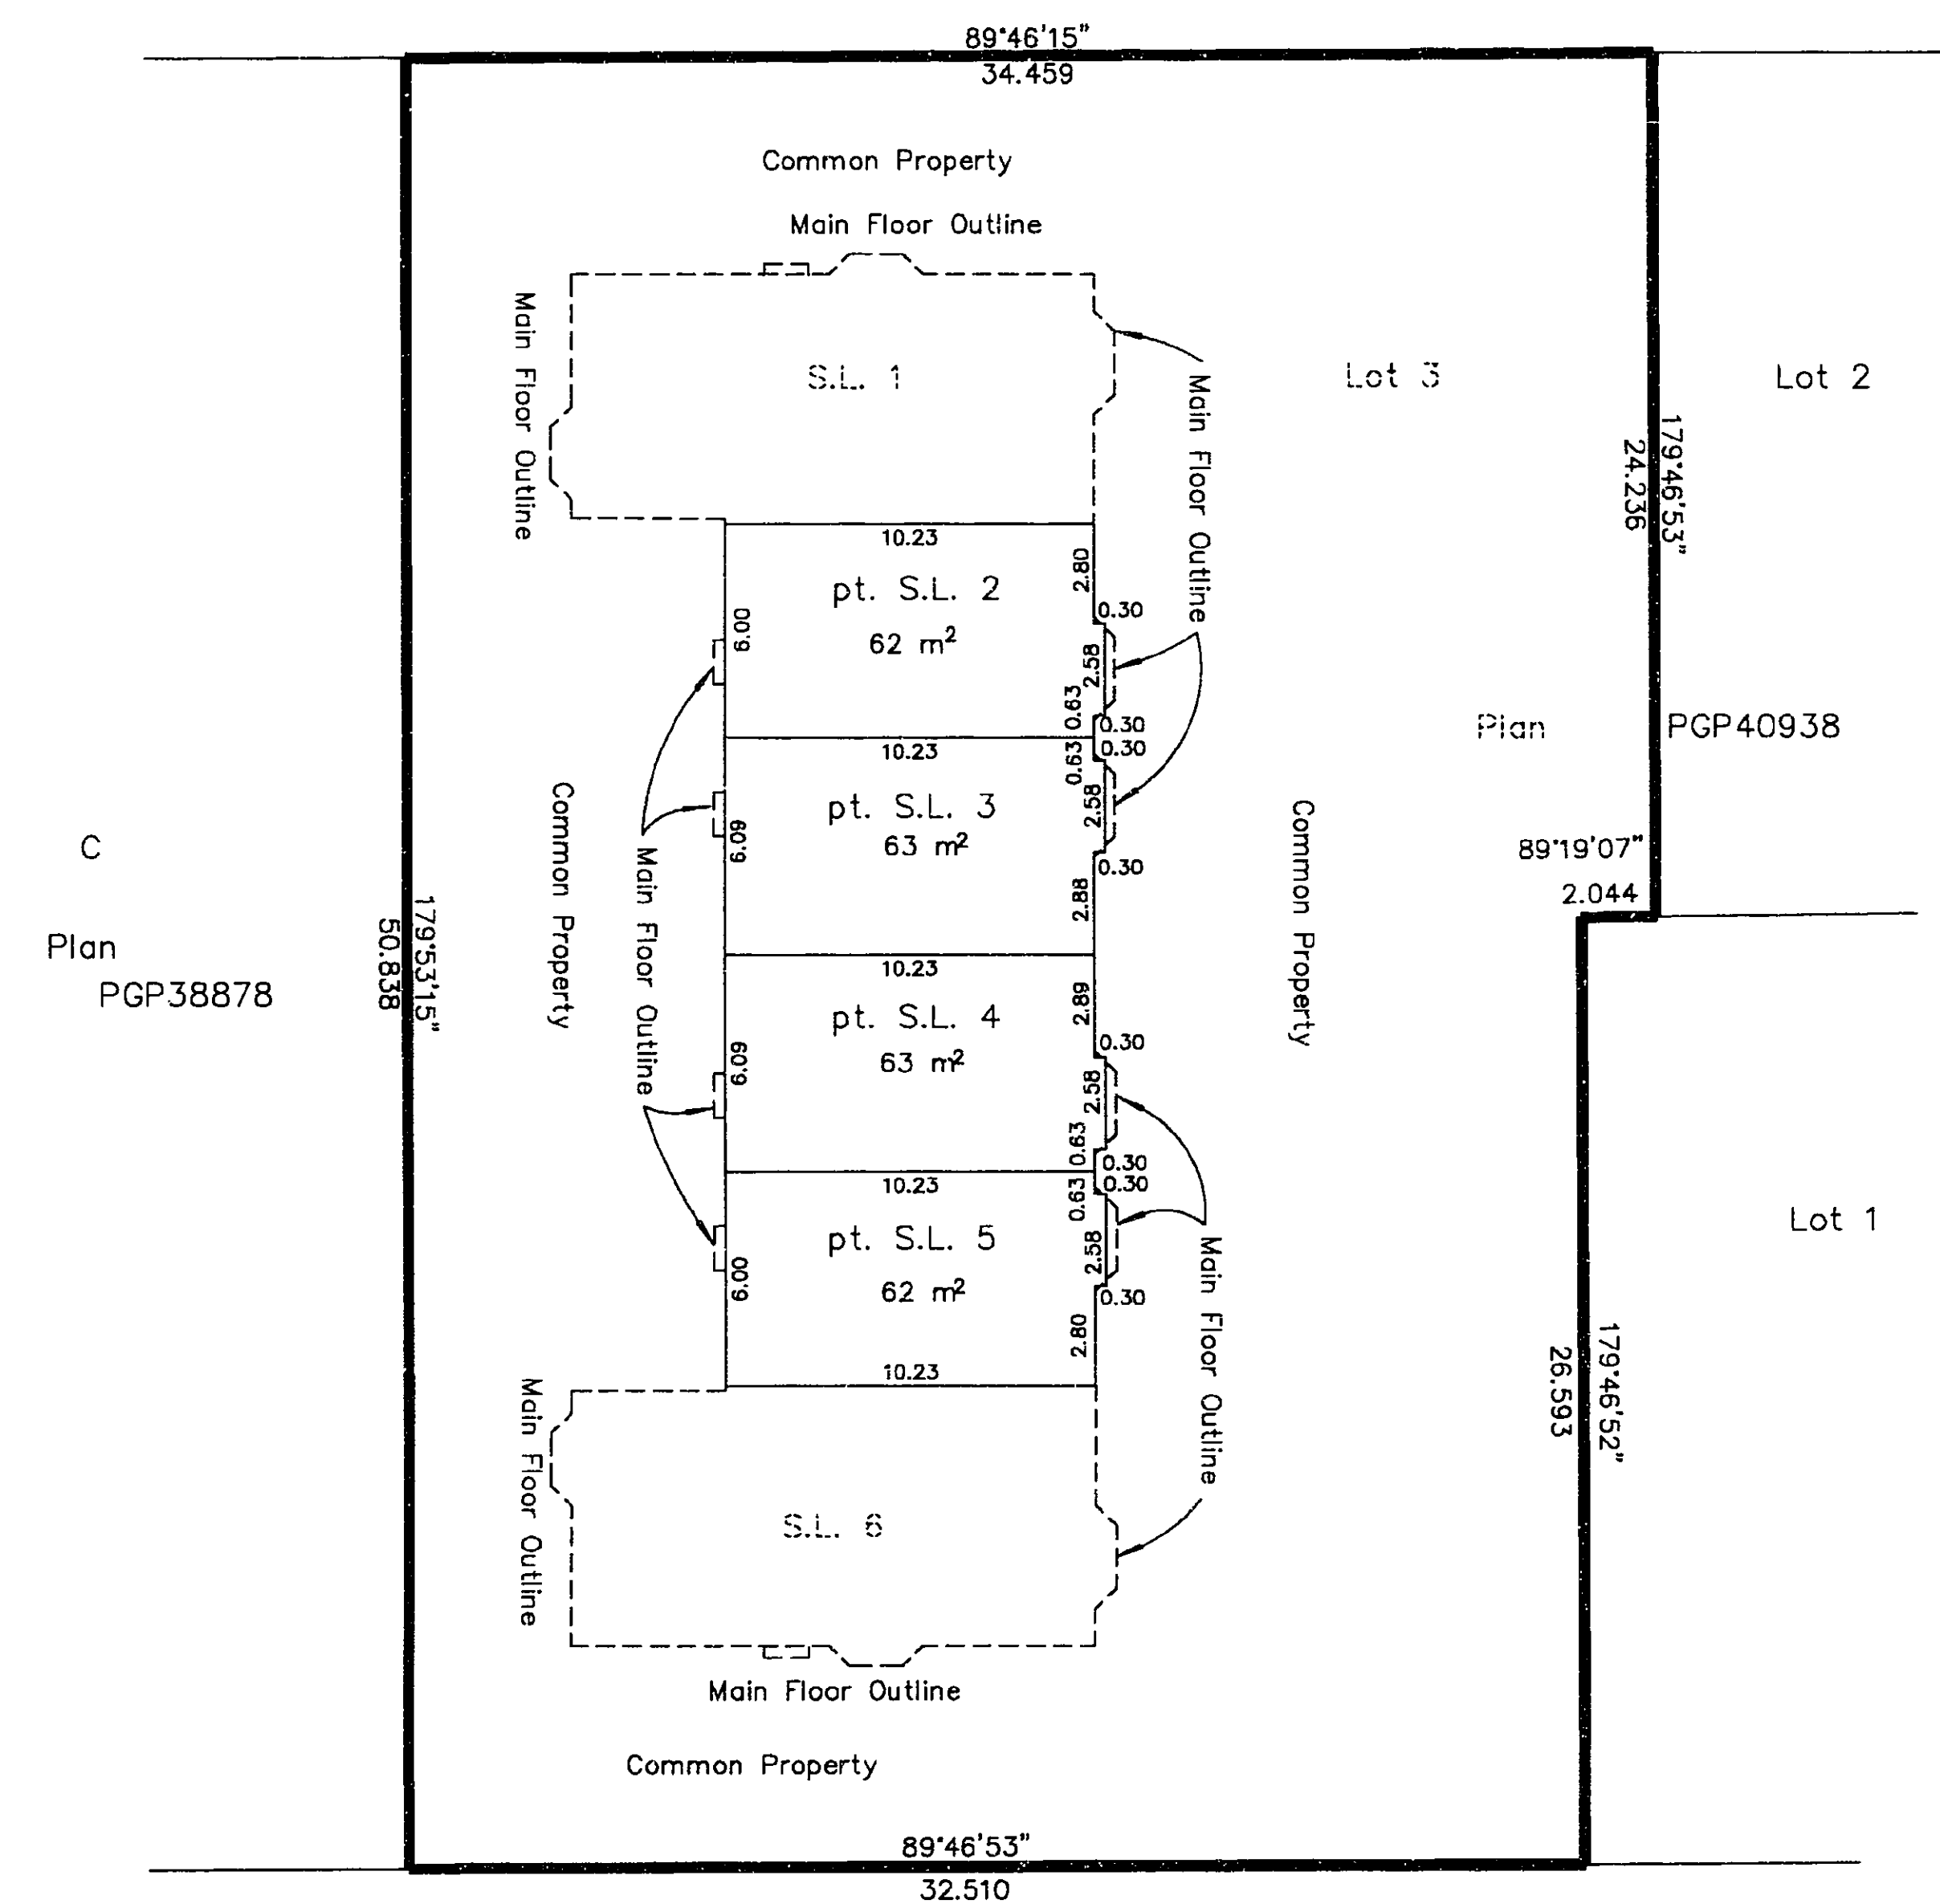

This 30th day of May, 1997.

Gordon Kilbride, B.C.L.S.