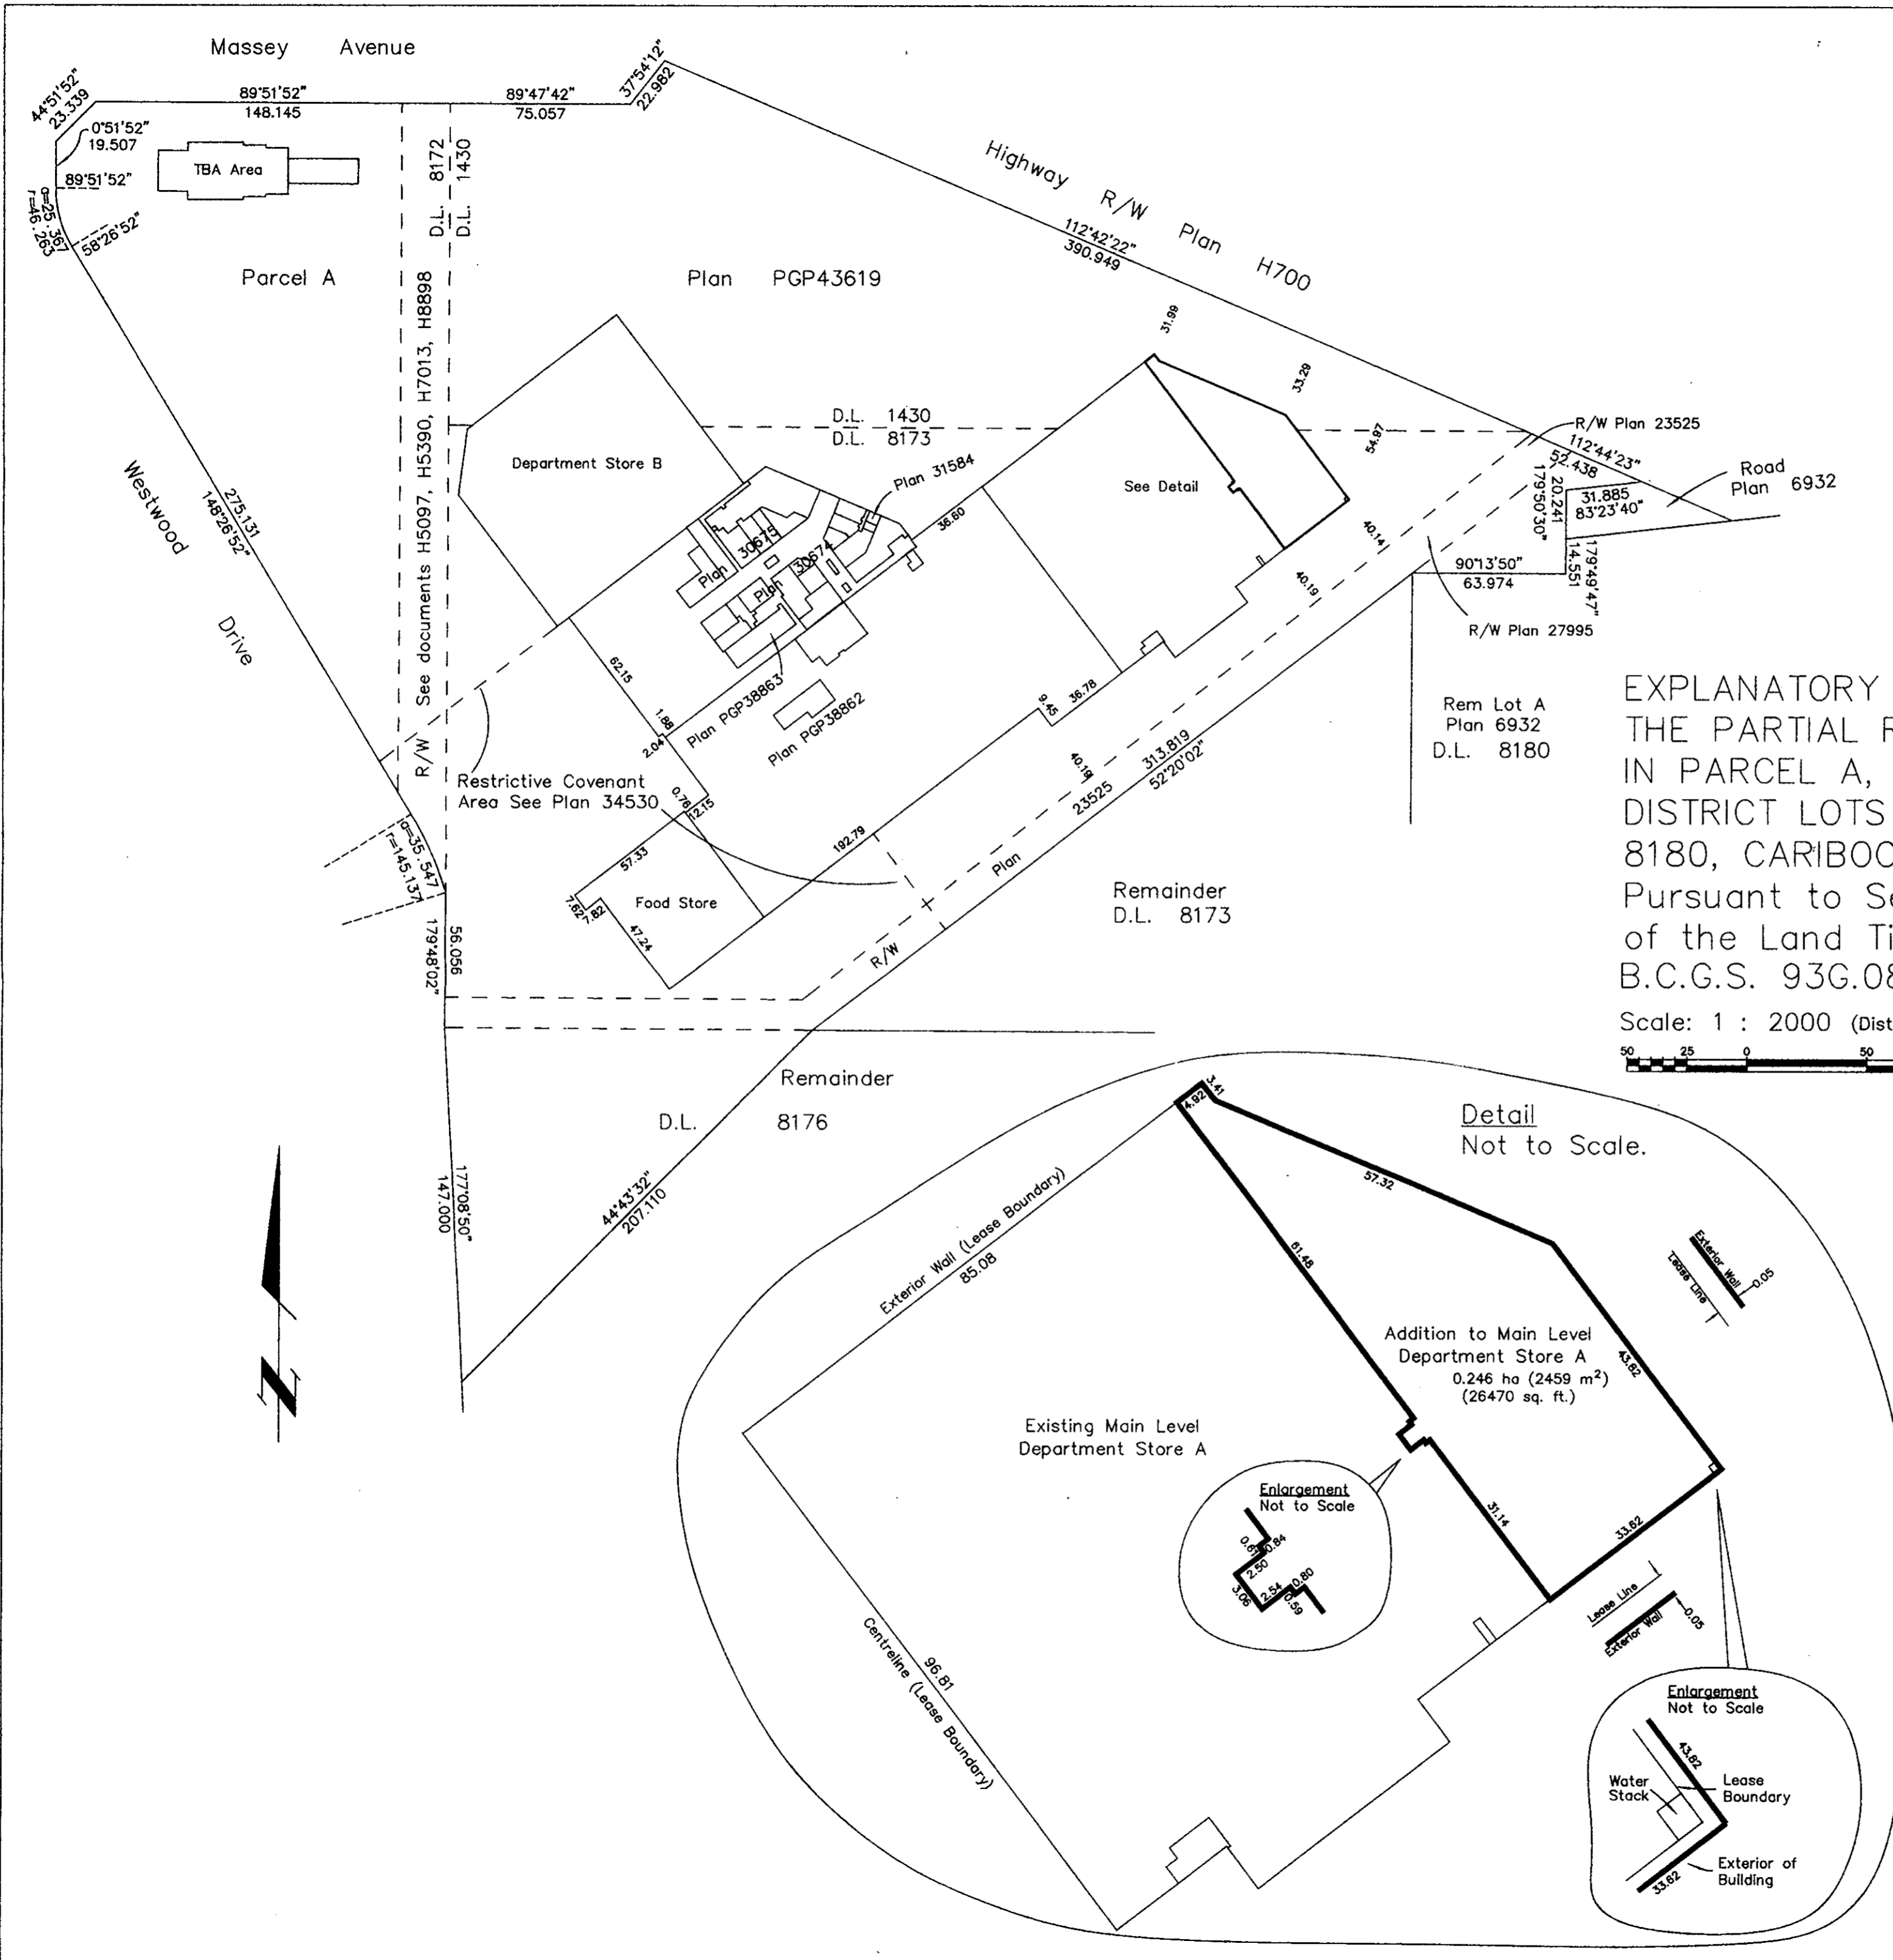

PLAN NO. PGP 46593

Deposited in the Land Title Office at Prince George this 19 day of *mar* 2001.

LK

REGISTRAR

EXPLANATORY PLAN TO ACCOMPANY THE PARTIAL RELEASE OF AN EASEMENT IN PARCEL A, PLAN 43619, DISTRICT LOTS 1430 AND 8173, 8172, 8176, 8180, CARIBOO DISTRICT. Pursuant to Section 99 of the Land Title Act. B.C.G.S. 93G.087

Scale: 1 : 2000 (Distances are in metres)

Detail Not to Scale.

CERTIFIED CORRECT according to Land Title Office records this 10th day of October, 2000.

Dale Keown
Dale Keown B.C.L.S.

This plan lies within the Fraser-Fort George Regional District.