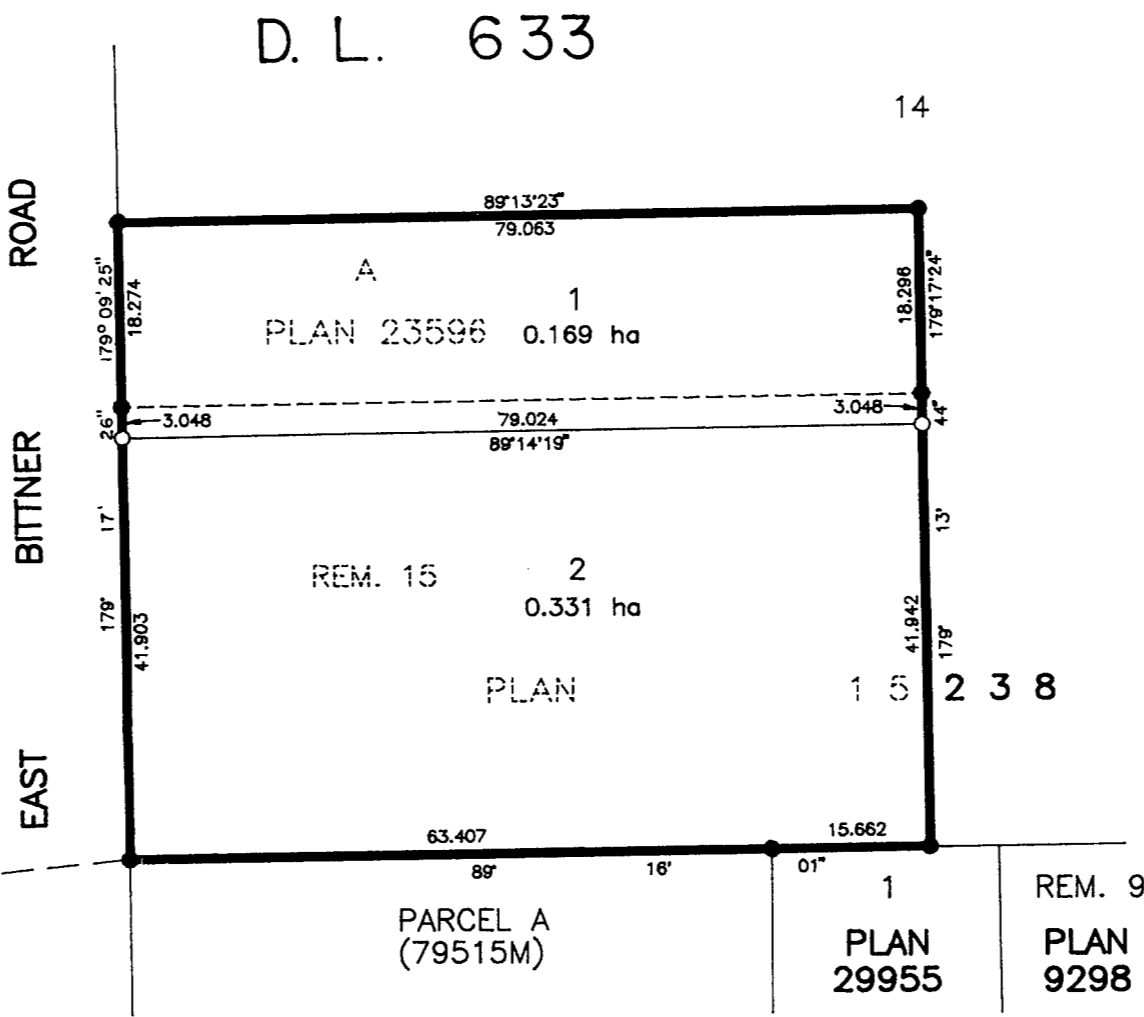

PLAN OF SUBDIVISION OF
LOT A, PLAN 23596 &
REM. LOT 15, PLAN 15238
DISTRICT LOT 633
CARIBOO DISTRICT

PLAN No. PGP 43092

DEPOSITED IN THE LAND TITLE OFFICE
AT PRINCE GEORGE, B.C., THIS 20
DAY OF Oct. 19 98

B.C.G.S. 93G.087

REGISTRAR LK

SCALE = 1 : 750
ALL DISTANCES ARE SHOWN IN METRES

THIS PLAN SHOWS GROUND-LEVEL MEASURED DISTANCES.
PRIOR TO COMPUTATION OF U.T.M. COORDINATES, MULTIPLY
BY COMBINED FACTOR 0.99949988.

GRID BEARINGS ARE DERIVED FROM OBSERVATIONS
BETWEEN CONTROL MONUMENTS 85H1250, AND 85H1263,
INTEGRATED SURVEY AREA NUMBER 39, PRINCE GEORGE.

LEGEND

- STANDARD IRON POST FOUND
- STANDARD IRON POST PLACED
- ⊙ CONTROL MONUMENT

1	PLAN
PGP37850	
2	PLAN
PGP41372	
1	PLAN
PGP39416	
A	PLAN
PGP39416	
B	PLAN
24137	

SPRUCE CREDIT UNION

Leonard Thony
AUTHORIZED SIGNATORY
LEONARD THONY
PRINT NAME

Colin McIntosh
AUTHORIZED SIGNATORY
COLIN McINTOSH
PRINT NAME

Camille Neelum
WITNESS (AS TO BOTH SIGNATURES)
CAMILLE NEELUM
PRINT NAME
877 VICTORIA ST
ADDRESS
PRINCE GEORGE BC
MANAGER
OCCUPATION

APPROVED UNDER THE LAND TITLE ACT
THIS 17th DAY OF August, 19 98

El Chate
APPROVING OFFICER, CITY OF PRINCE GEORGE.

THIS PLAN LIES WITHIN THE FRASER-FORT GEORGE REGIONAL DISTRICT.

R. L. JOHNS LAND SURVEYING LTD.
LEGAL AND ENGINEERING SURVEYS
240 VICTORIA STREET
PRINCE GEORGE, B. C. V2L 2J4
PHONE: (250)562-5759
FAX: (250)562-5703

I, RONALD L. JOHNS, A BRITISH COLUMBIA LAND SURVEYOR, OF PRINCE GEORGE, IN BRITISH COLUMBIA, CERTIFY THAT I WAS PRESENT AT AND PERSONALLY SUPERINTENDED THE SURVEY REPRESENTED BY THIS PLAN AND THAT THE SURVEY AND PLAN ARE CORRECT. THE SURVEY WAS COMPLETED ON THE 17TH DAY OF JULY, 1998.

R.L. Johns
R.L. JOHNS, B.C.L.S., C.L.S.

E. Downey
OWNER: ELSIE DOWNEY
Andrea Dorval
WITNESS
Andrea Dorval
PRINT NAME
7310 Parsnip Rd
ADDRESS
Prince George Bc
Student
OCCUPATION

Ronald D Downey
OWNER: RONALD DEAN DOWNEY
D. Downey
OWNER: DEBRA ANN DOWNEY
Andrea Dorval
WITNESS (AS TO BOTH SIGNATURES)
Andrea Dorval
PRINT NAME
7310 Parsnip Rd
ADDRESS
Prince George Bc
Student
OCCUPATION