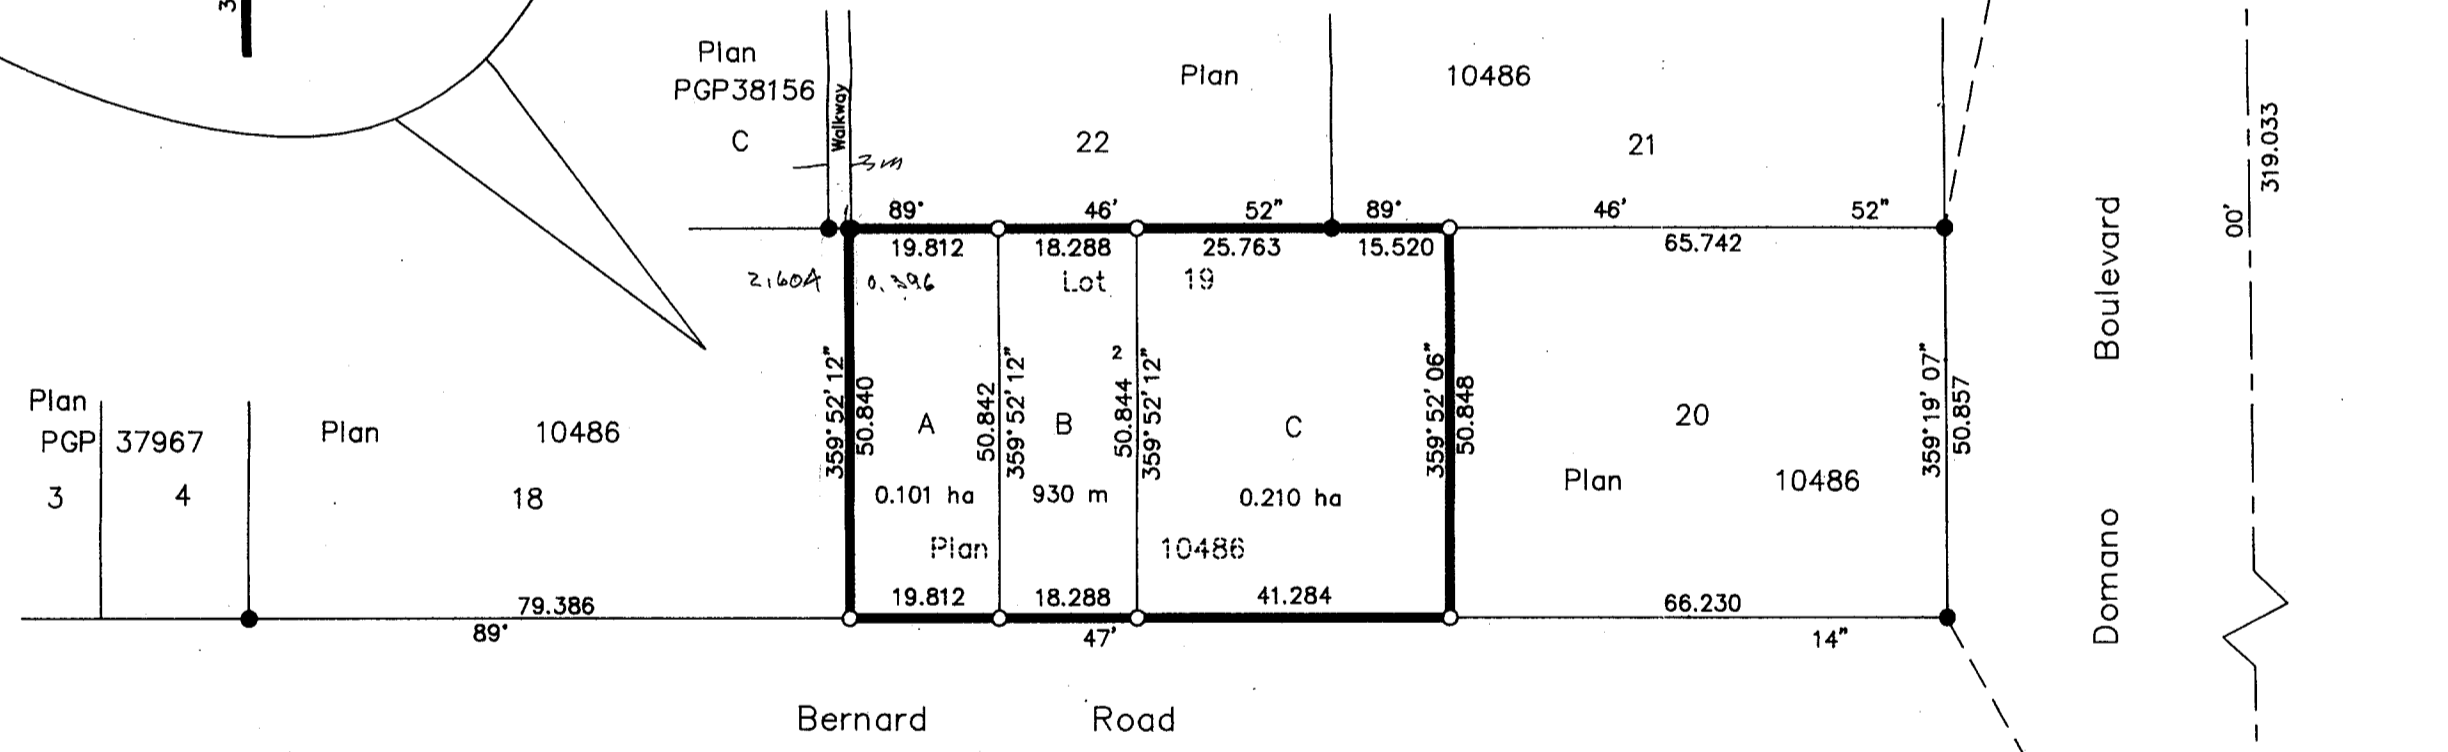

HE

PLAN NO. PGP 38878

Deposited in the Land Title Office at Prince George this 02 day of MAY 1995

KB

REGISTRAR

PLAN OF SUBDIVISION OF LOT 19, PLAN 10486, DISTRICT LOT 754, CARIBOO DISTRICT.

B.C.G.S. 93G.087

Scale: 1 : 1000 (Distances are in metres)

Grid bearings are derived from observations between control monuments 86H1546 and 86H1835, integrated survey area number 39, City of Prince George, B.C.

LEGEND

- Standard Iron Post Found
- Standard Iron Post Placed
- ⊙ Control Monument

Note: This plan shows ground level measured distances. Prior to computation of U.T.M. co-ordinates multiply by the combined factor 0.999506835.

I, Gordon Kilbride, a British Columbia Land Surveyor of Prince George in British Columbia, certify that I was present at and personally superintended the survey represented by this plan and that the survey and plan are correct. The survey was completed on the 25th day of October, 1994.