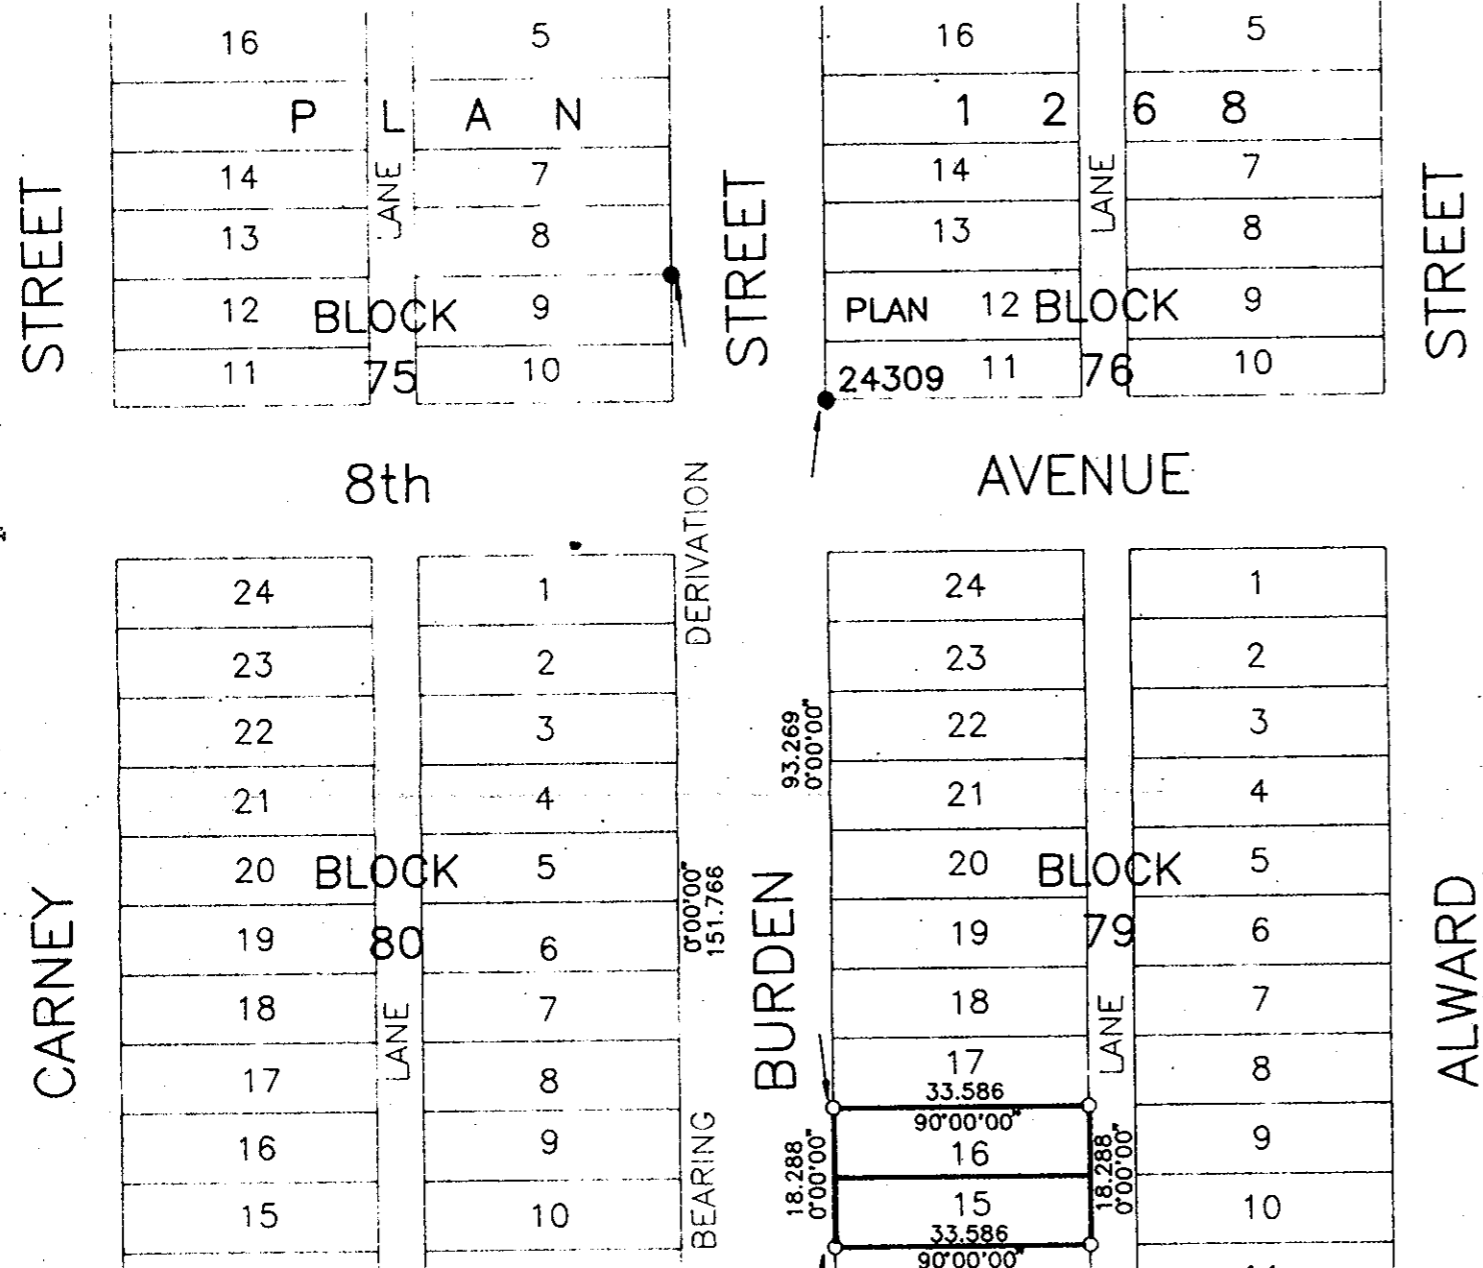

POSTING PLAN OF LOTS 15 & 16  
 BLOCK 79 DISTRICT LOT 343  
 CARIBOO DISTRICT  
 PLAN 1268

PLAN PGP38055

FILED IN THE LAND TITLE OFFICE IN PRINCE GEORGE, B.C.  
 THIS 30 DAY OF June 1994.

LEGEND

BEARINGS ARE ASTRONOMIC, DERIVED FROM PLAN 1268

FOUND PLACED

● ○ STANDARD IRON POST

ALL DISTANCES ARE IN METRES AND DECIMALS THEREOF.

SCALE = 1:1000

(B.C.G.S. 93G.097)

STREET

STREET

STREET

CARNEY

BURDEN

ALWARD

8th

AVENUE

BLOCK

BLOCK

80

18.288  
0'00'00"

33.586

33.586

90°00'00"

90°00'00"