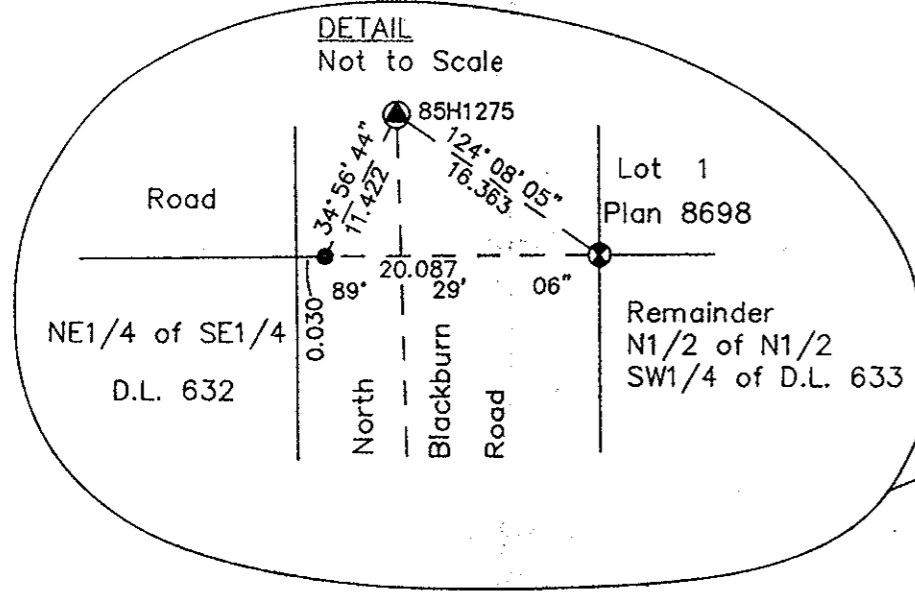

NK

PLAN NO. PGP 57180

Deposited in the Land Title Office at Prince George this 11 day of June 1993

W.B.G.  
REGISTRAR

PLAN OF SUBDIVISION OF PART OF THE NORTH EAST 1/4 OF THE SOUTH EAST 1/4 OF DISTRICT LOT 632, (EXCEPT PLAN 9024), CARIBOO DISTRICT.

B.C.G.S. 93G.097

Scale: 1 : 1000 (Distances are in metres)

Grid bearings are derived from observations between control monuments 85H1275 and 85H1267, integrated survey area number 39, City of Prince George, B.C.

Note: This plan shows ground level measured distances. Prior to computation of U.T.M. co-ordinates multiply by the combined factor 0.9995105393

LEGEND

- Standard Capped Post Found
- Standard Iron Post Found
- Standard Iron Post Placed
- Control Monument

I, Dale L. Keown, a British Columbia Land Surveyor of Prince George in British Columbia, certify that I was present at and personally superintended the survey represented by this plan and that the survey and plan are correct. The survey was completed on the 17th day of May, 1993.