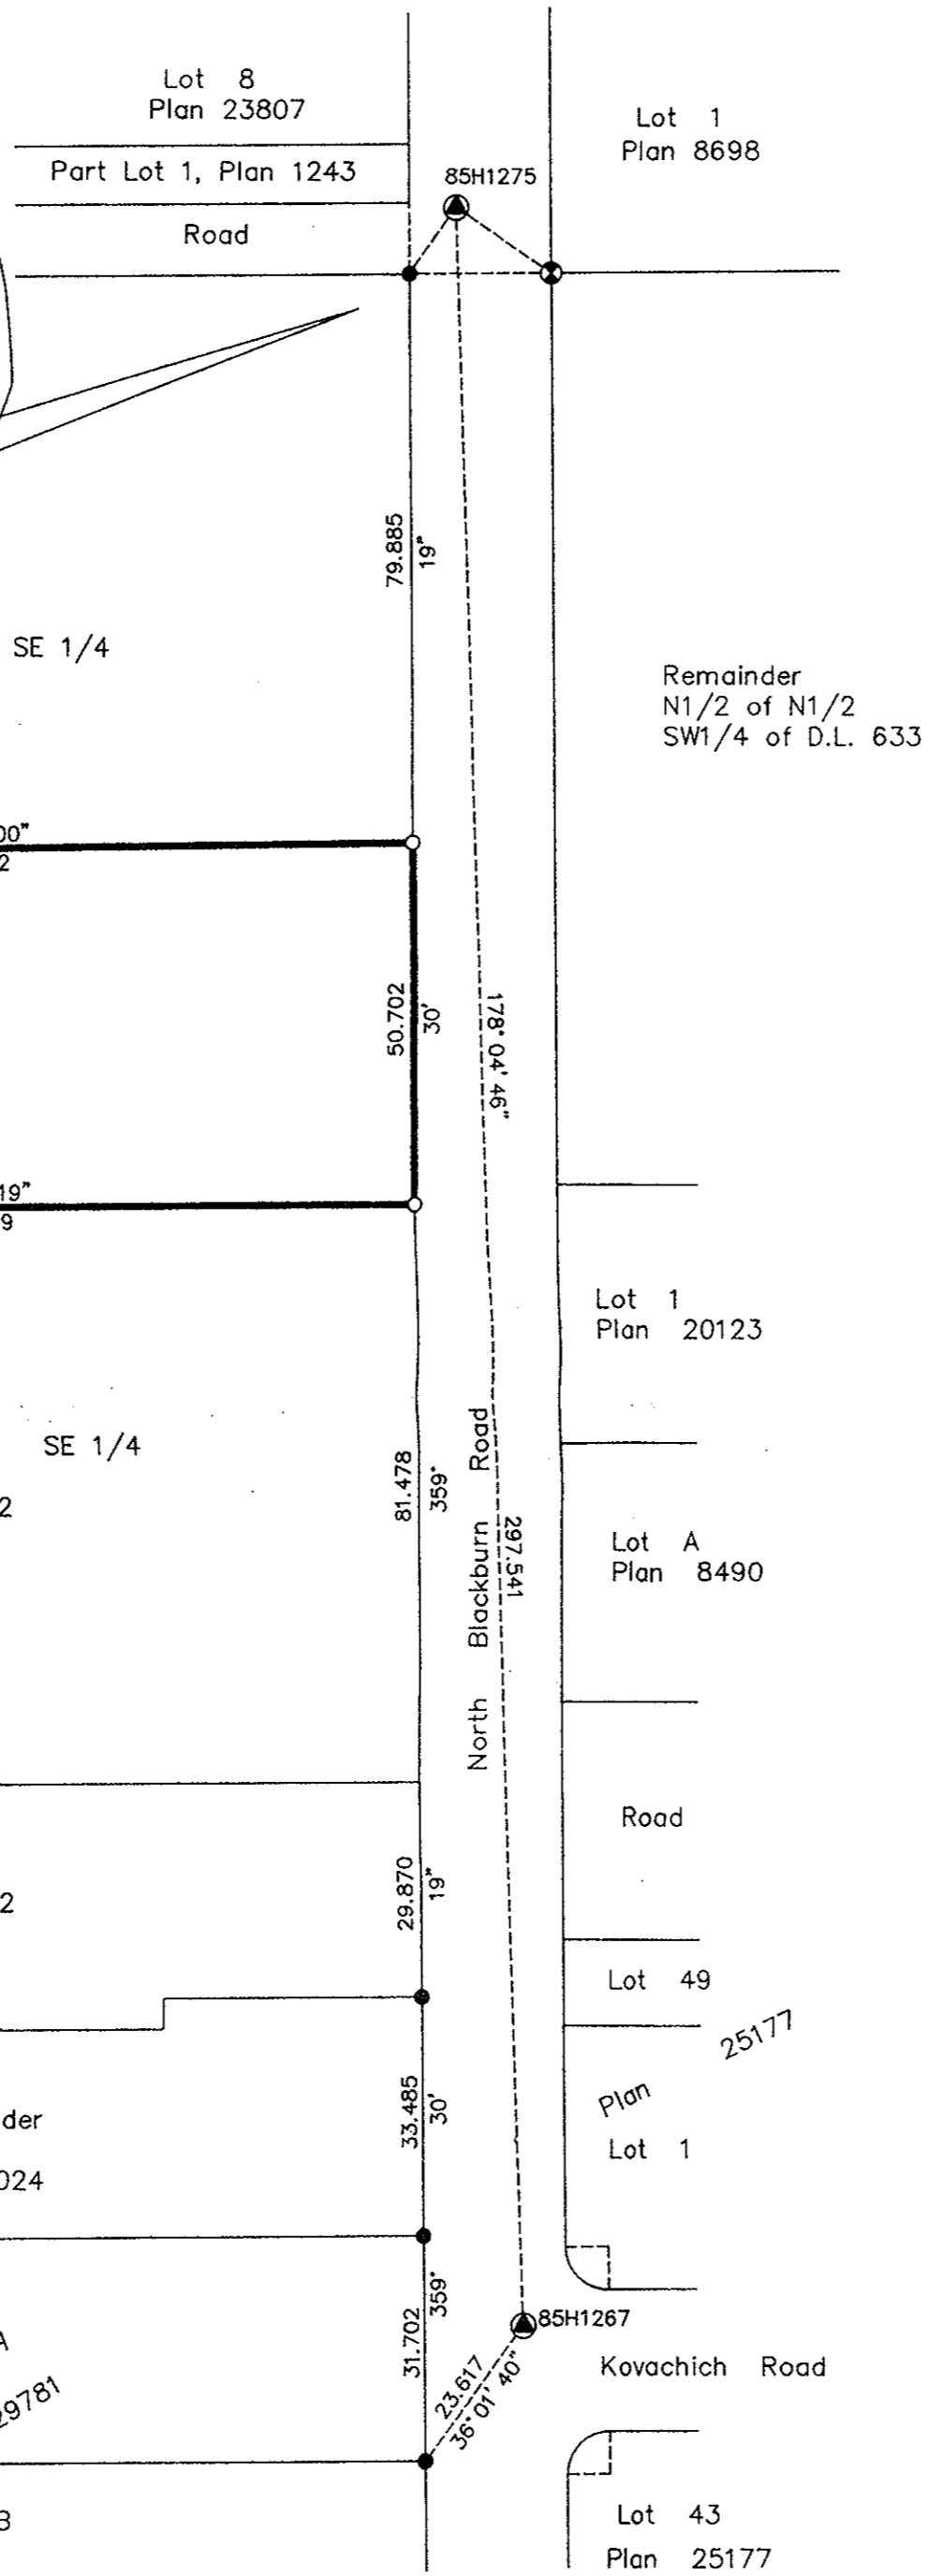

NK

PLAN NO. PGP 57180

Deposited in the Land Title Office at Prince George this 11 day of June 1993

W.B.G.  
REGISTRAR

PLAN OF SUBDIVISION OF PART OF THE NORTH EAST 1/4 OF THE SOUTH EAST 1/4 OF DISTRICT LOT 632, (EXCEPT PLAN 9024), CARIBOO DISTRICT.

B.C.G.S. 93G.097

Scale: 1 : 1000 (Distances are in metres)

Grid bearings are derived from observations between control monuments 85H1275 and 85H1267, integrated survey area number 39, City of Prince George, B.C.

Note: This plan shows ground level measured distances. Prior to computation of U.T.M. co-ordinates multiply by the combined factor 0.9995105393

LEGEND

- Standard Capped Post Found
- Standard Iron Post Found
- Standard Iron Post Placed
- Control Monument