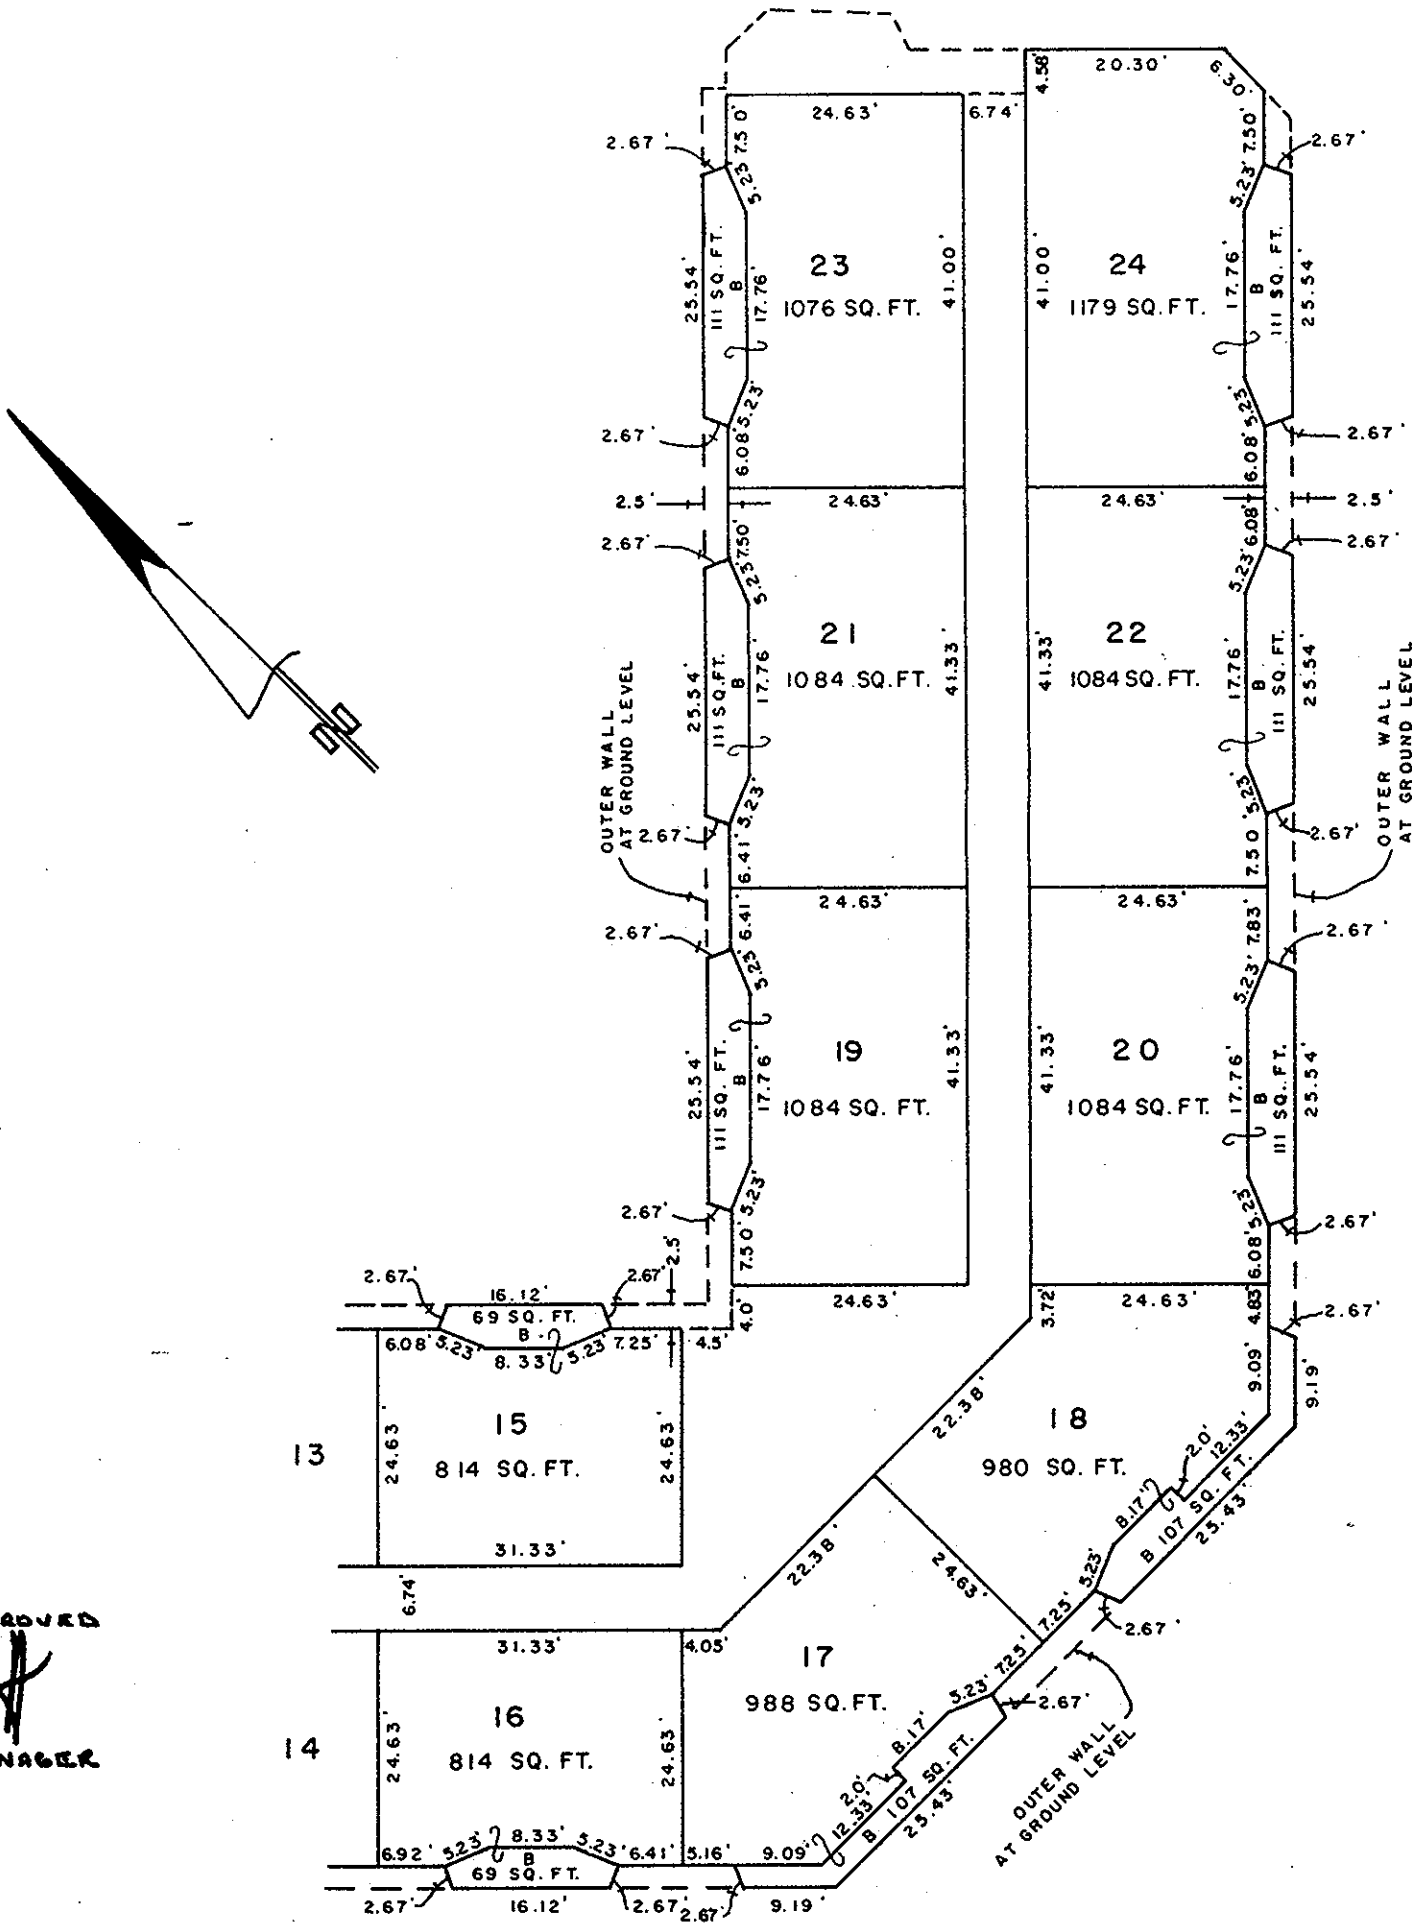

FIRST FLOOR - EAST WING

STRATA PLAN P.G.G.

STRATA LOTS 15 - 24

SCALE: 1" = 20'

FIRST FLOOR - EAST WING

APPROVED  
  
MANAGER

D.A. DUFFLY, B.C.L.S.

13 day of Sept., 1974.