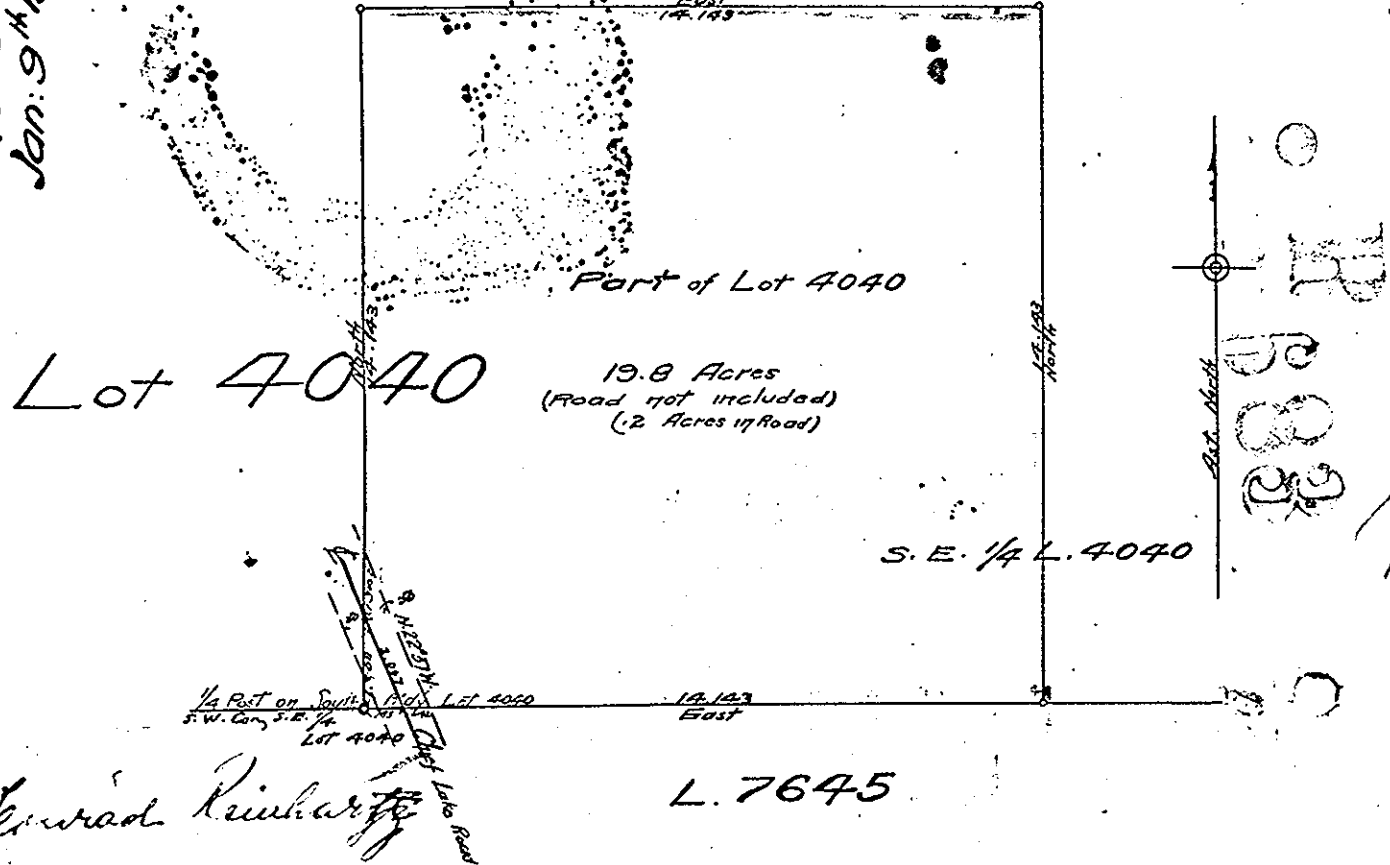

B. 683

B. 683
Jan. 9th 1919.

PLAN SHOWING PART OF LOT 4040
CARIBOO DIST., B.C.

Lot 4040

19.8 Acres
(Road not included)
(2 Acres in Road)

S.E. 1/4 L. 4040

1/4 Part on South side of Lot 4040
S.W. Cor. S.E. 1/4
Lot 4040

14.143
East

Edward Kinkhardt

L. 7645

Scale: 4 Chains to 1 Inch.

F. P. Burden
B.C.L.S.

Frederic J. Shearer
Witness