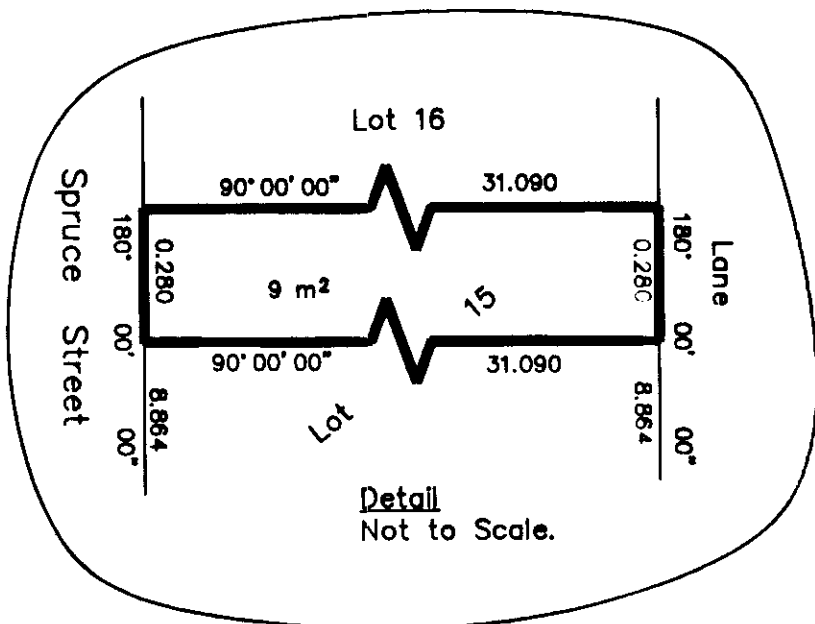

EXPLANATORY PLAN OF
EASEMENT OVER LOT 15,
BLOCK 333, PLAN 1268,
DISTRICT LOT 343,
CARIBOO DISTRICT.
B.C.G.S. 93G.097

Bearings are astronomic, derived from
Plan 1268

Scale: 1 : 200 (Distances are in metres)

Lot 14	Lot 13	Lot 12	Lot 11
Block 333		Plan 1268	

PLAN NO. PGP 45697

Deposited in the Land Title Office at Prince
George this 4 day of July, 2000.

Gordon Kilbride
REGISTRAR PP 24278/79

Certified Correct, according to
Land Title Office Records.
This 23rd day of March, 1999.