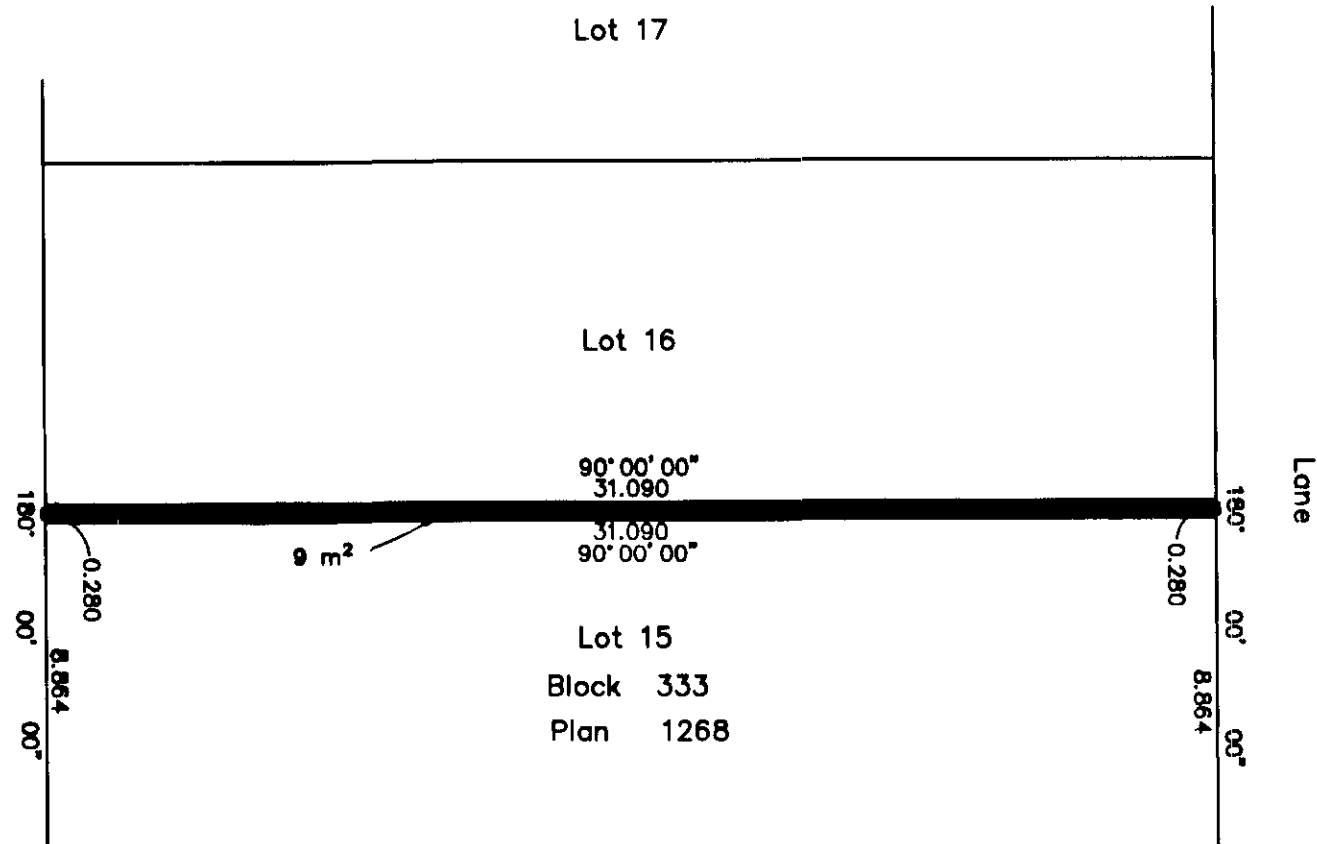

EXPLANATORY PLAN OF
EASEMENT OVER LOT 15,
BLOCK 333, PLAN 1268,
DISTRICT LOT 343,
CARIBOO DISTRICT.
B.C.G.S. 93G.097

Bearings are astronomic, derived from
Plan 1268

Scale: 1 : 200 (Distances are in metres)

Lot 14	Lot 13	Lot 12	Lot 11
Block 333		Plan 1268	

PLAN NO. PGP 45697

Deposited in the Land Title Office at Prince
George this 4 day of July, 2000.

Gordon Kilbride
REGISTRAR PP 24278/79

Certified Correct, according to
Land Title Office Records.
This 23rd day of March, 1999.