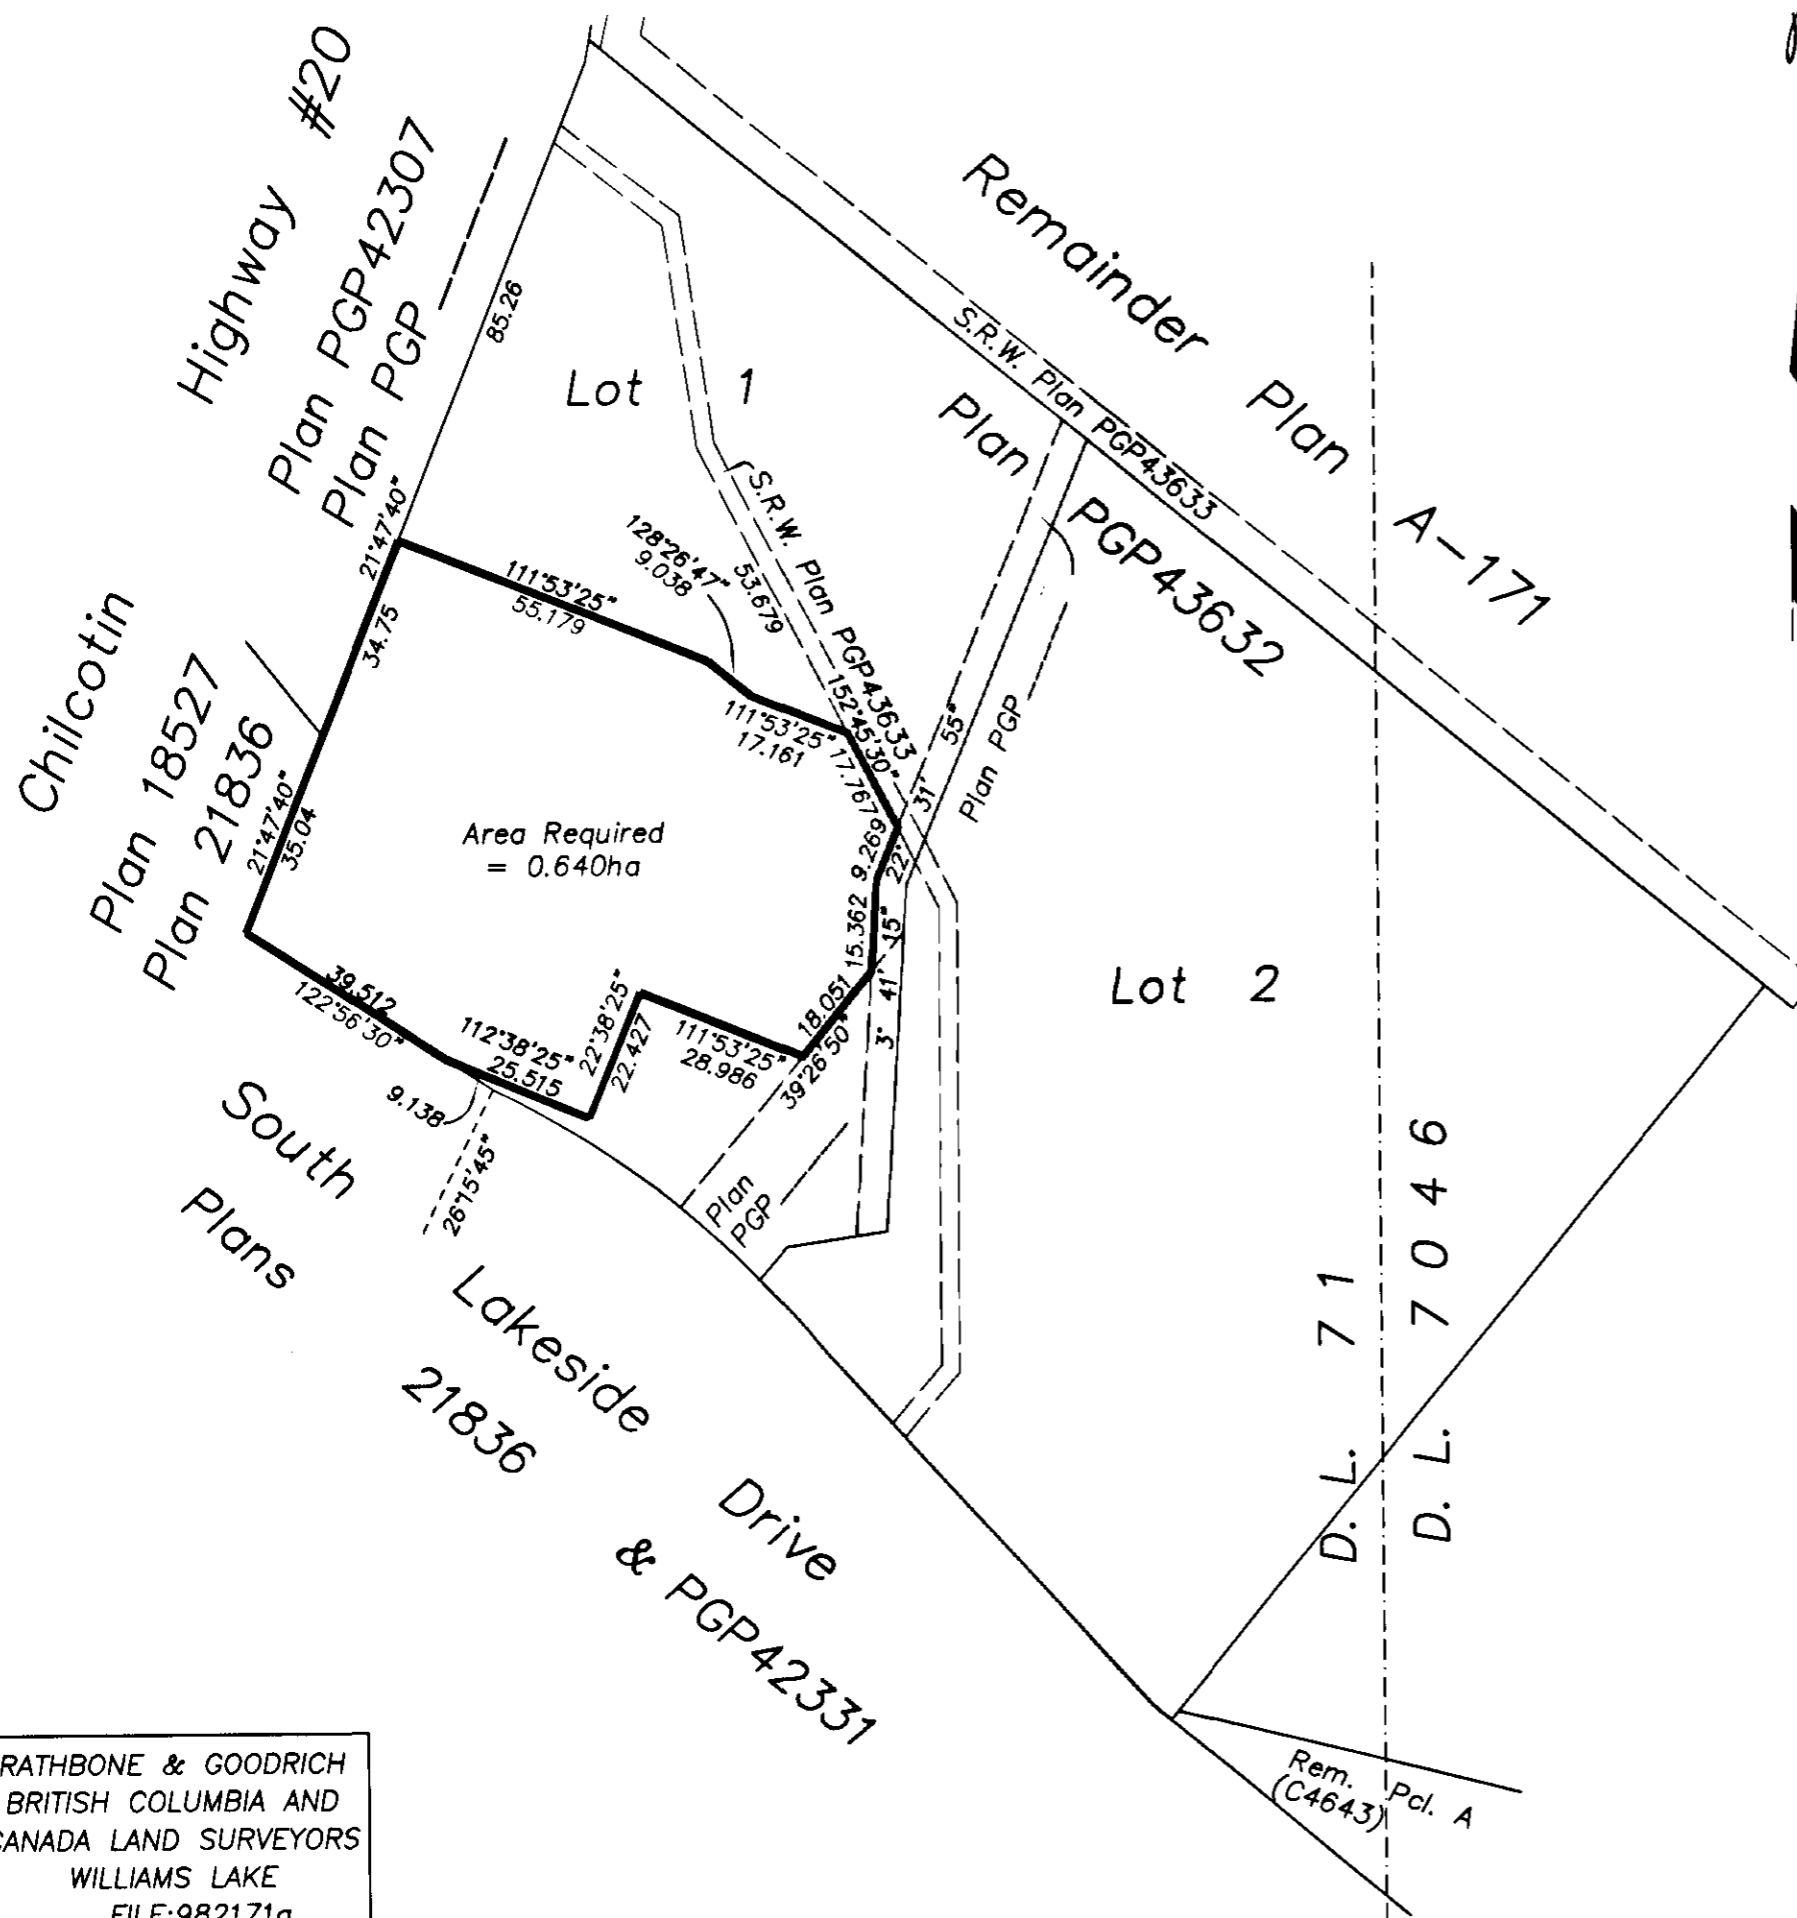

PW47676

Plan PGP 44965

Deposited in the Land Title Office at Prince George, BC this 17 day of DEC, 1999.

LINDA KILBRIDE Registrar

Explanatory Plan To Accompany Covenant Over Part Of Lot 1, D.L. 71, Cariboo District, Plan PGP43632 B.C.G.S. 93B.020

This Plan lies within the Cariboo Regional District. SCALE 1 : 1250

LEGEND: Bearings are astronomic and are derived from Plan PGP43632. All distances are in metres and decimals thereof except where otherwise indicated.

Certified correct according to Land Title Office records and survey on the ground, this 30th day of September, 1999.

[Signature] B.C.L.S.

RATHBONE & GOODRICH BRITISH COLUMBIA AND CANADA LAND SURVEYORS WILLIAMS LAKE FILE:982171a