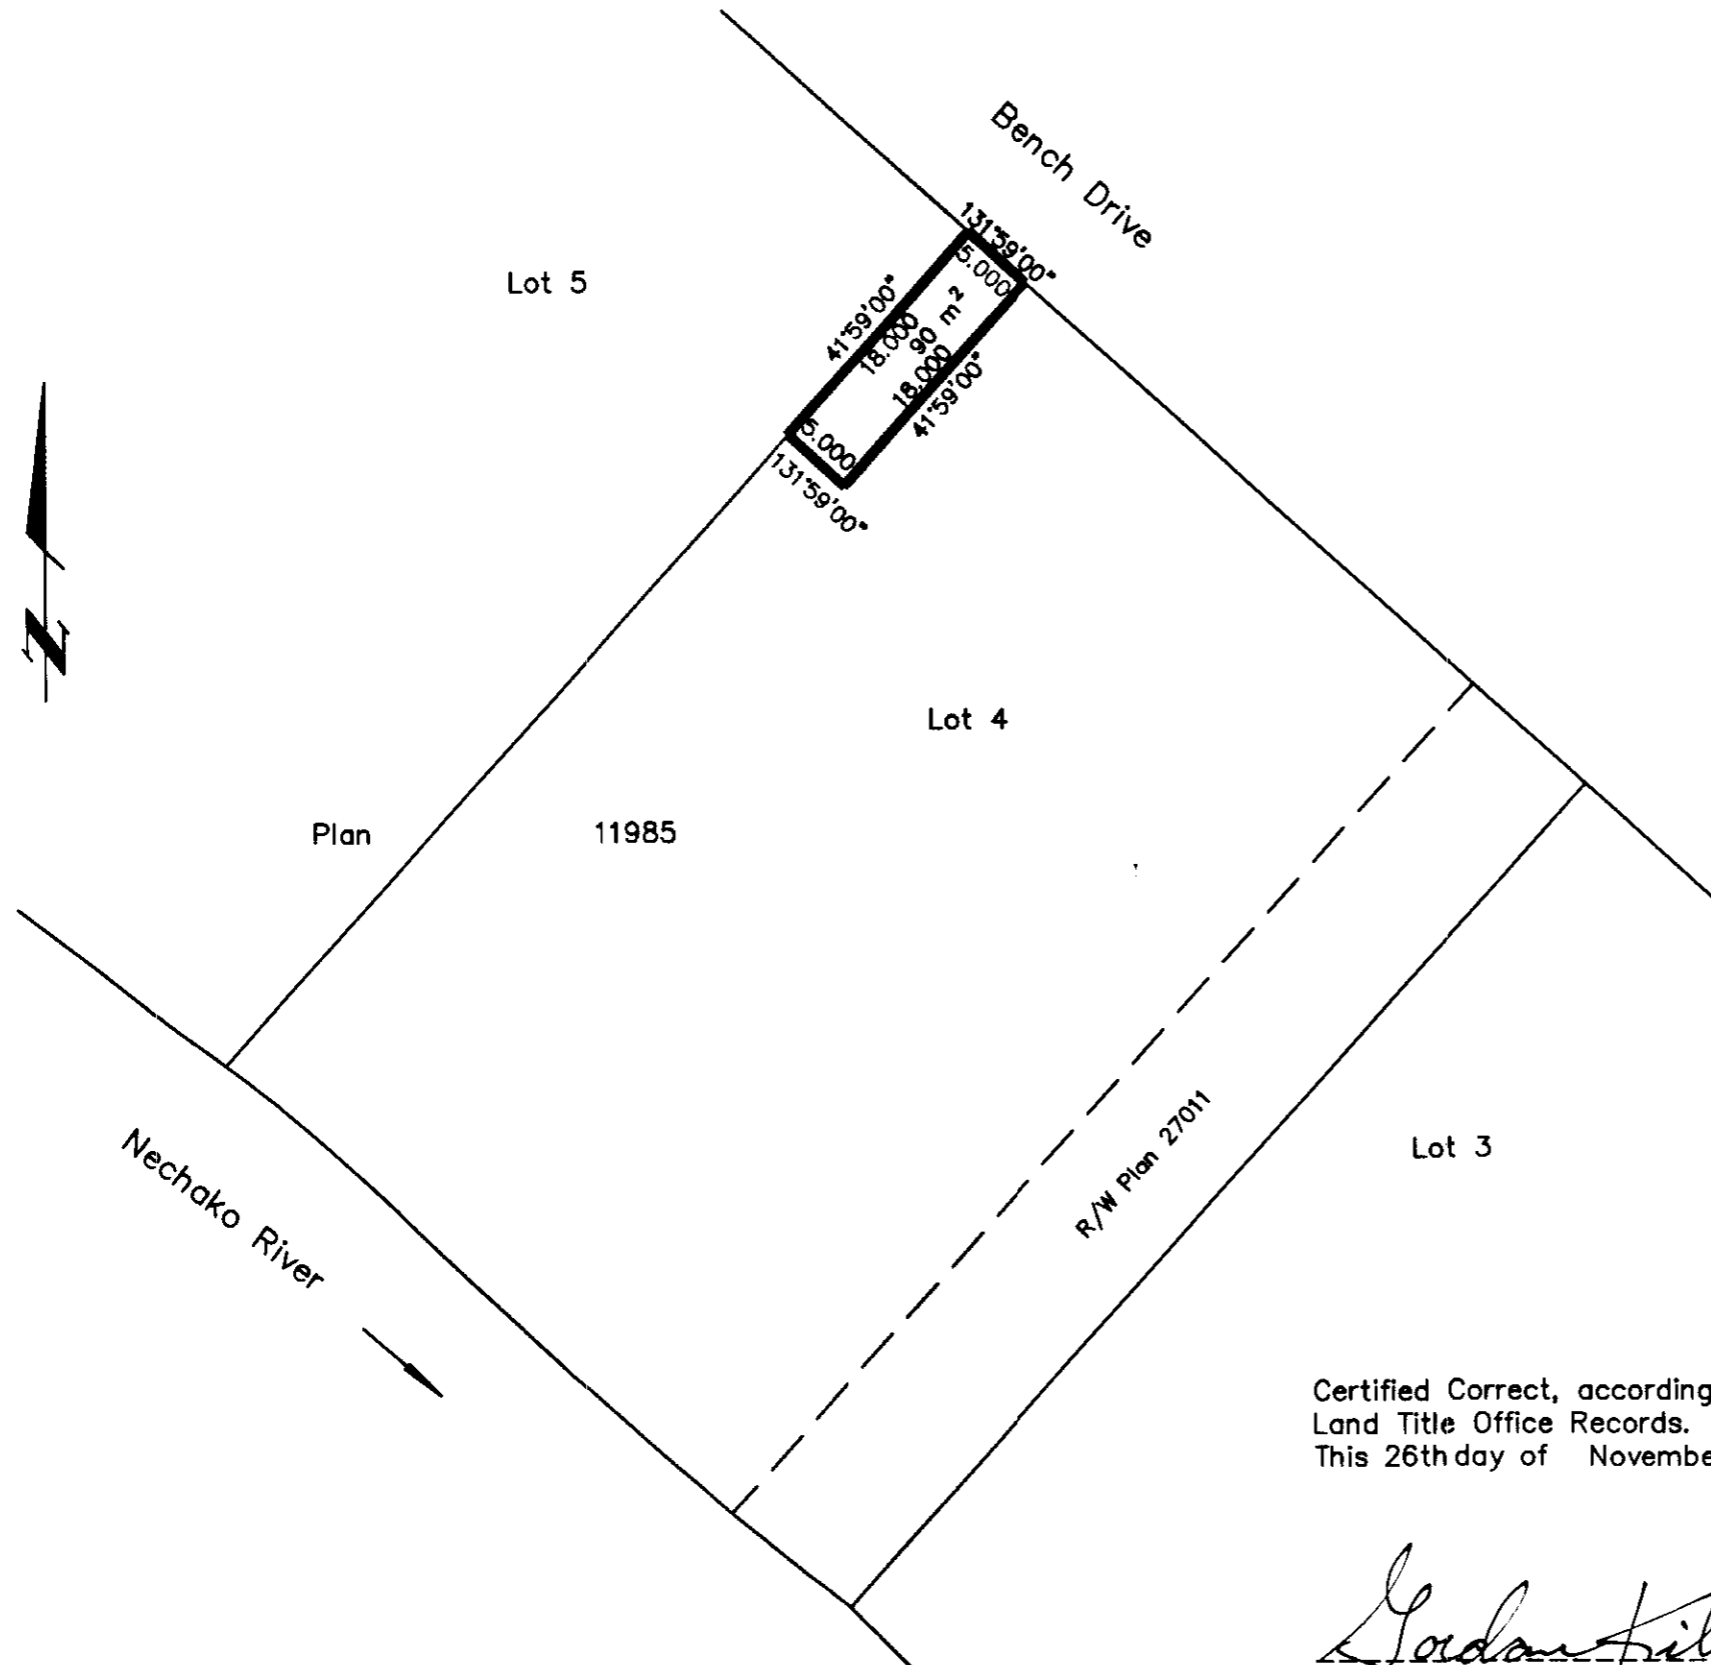

PLAN NO. PGP 43295

Deposited in the Land Title Office at Prince George this 1st day of Dec 1998

Linda J. Kilbride /dg  
REGISTRAR  
Pm 52285

EXPLANATORY PLAN OF EASEMENT OVER LOT 4, PLAN 11985, DISTRICT LOT 2101, CARIBOO DISTRICT. Pursuant to Section 99 of the Land Title Act. B.C.G.S. 93G.096

Scale: 1 : 500 (Distances are in metres)

Bearings are astronomic, derived from Plan 11985

Certified Correct, according to Land Title Office Records. This 26th day of November, 1998.

Gordon Kilbride  
Gordon Kilbride, B.C.L.S.