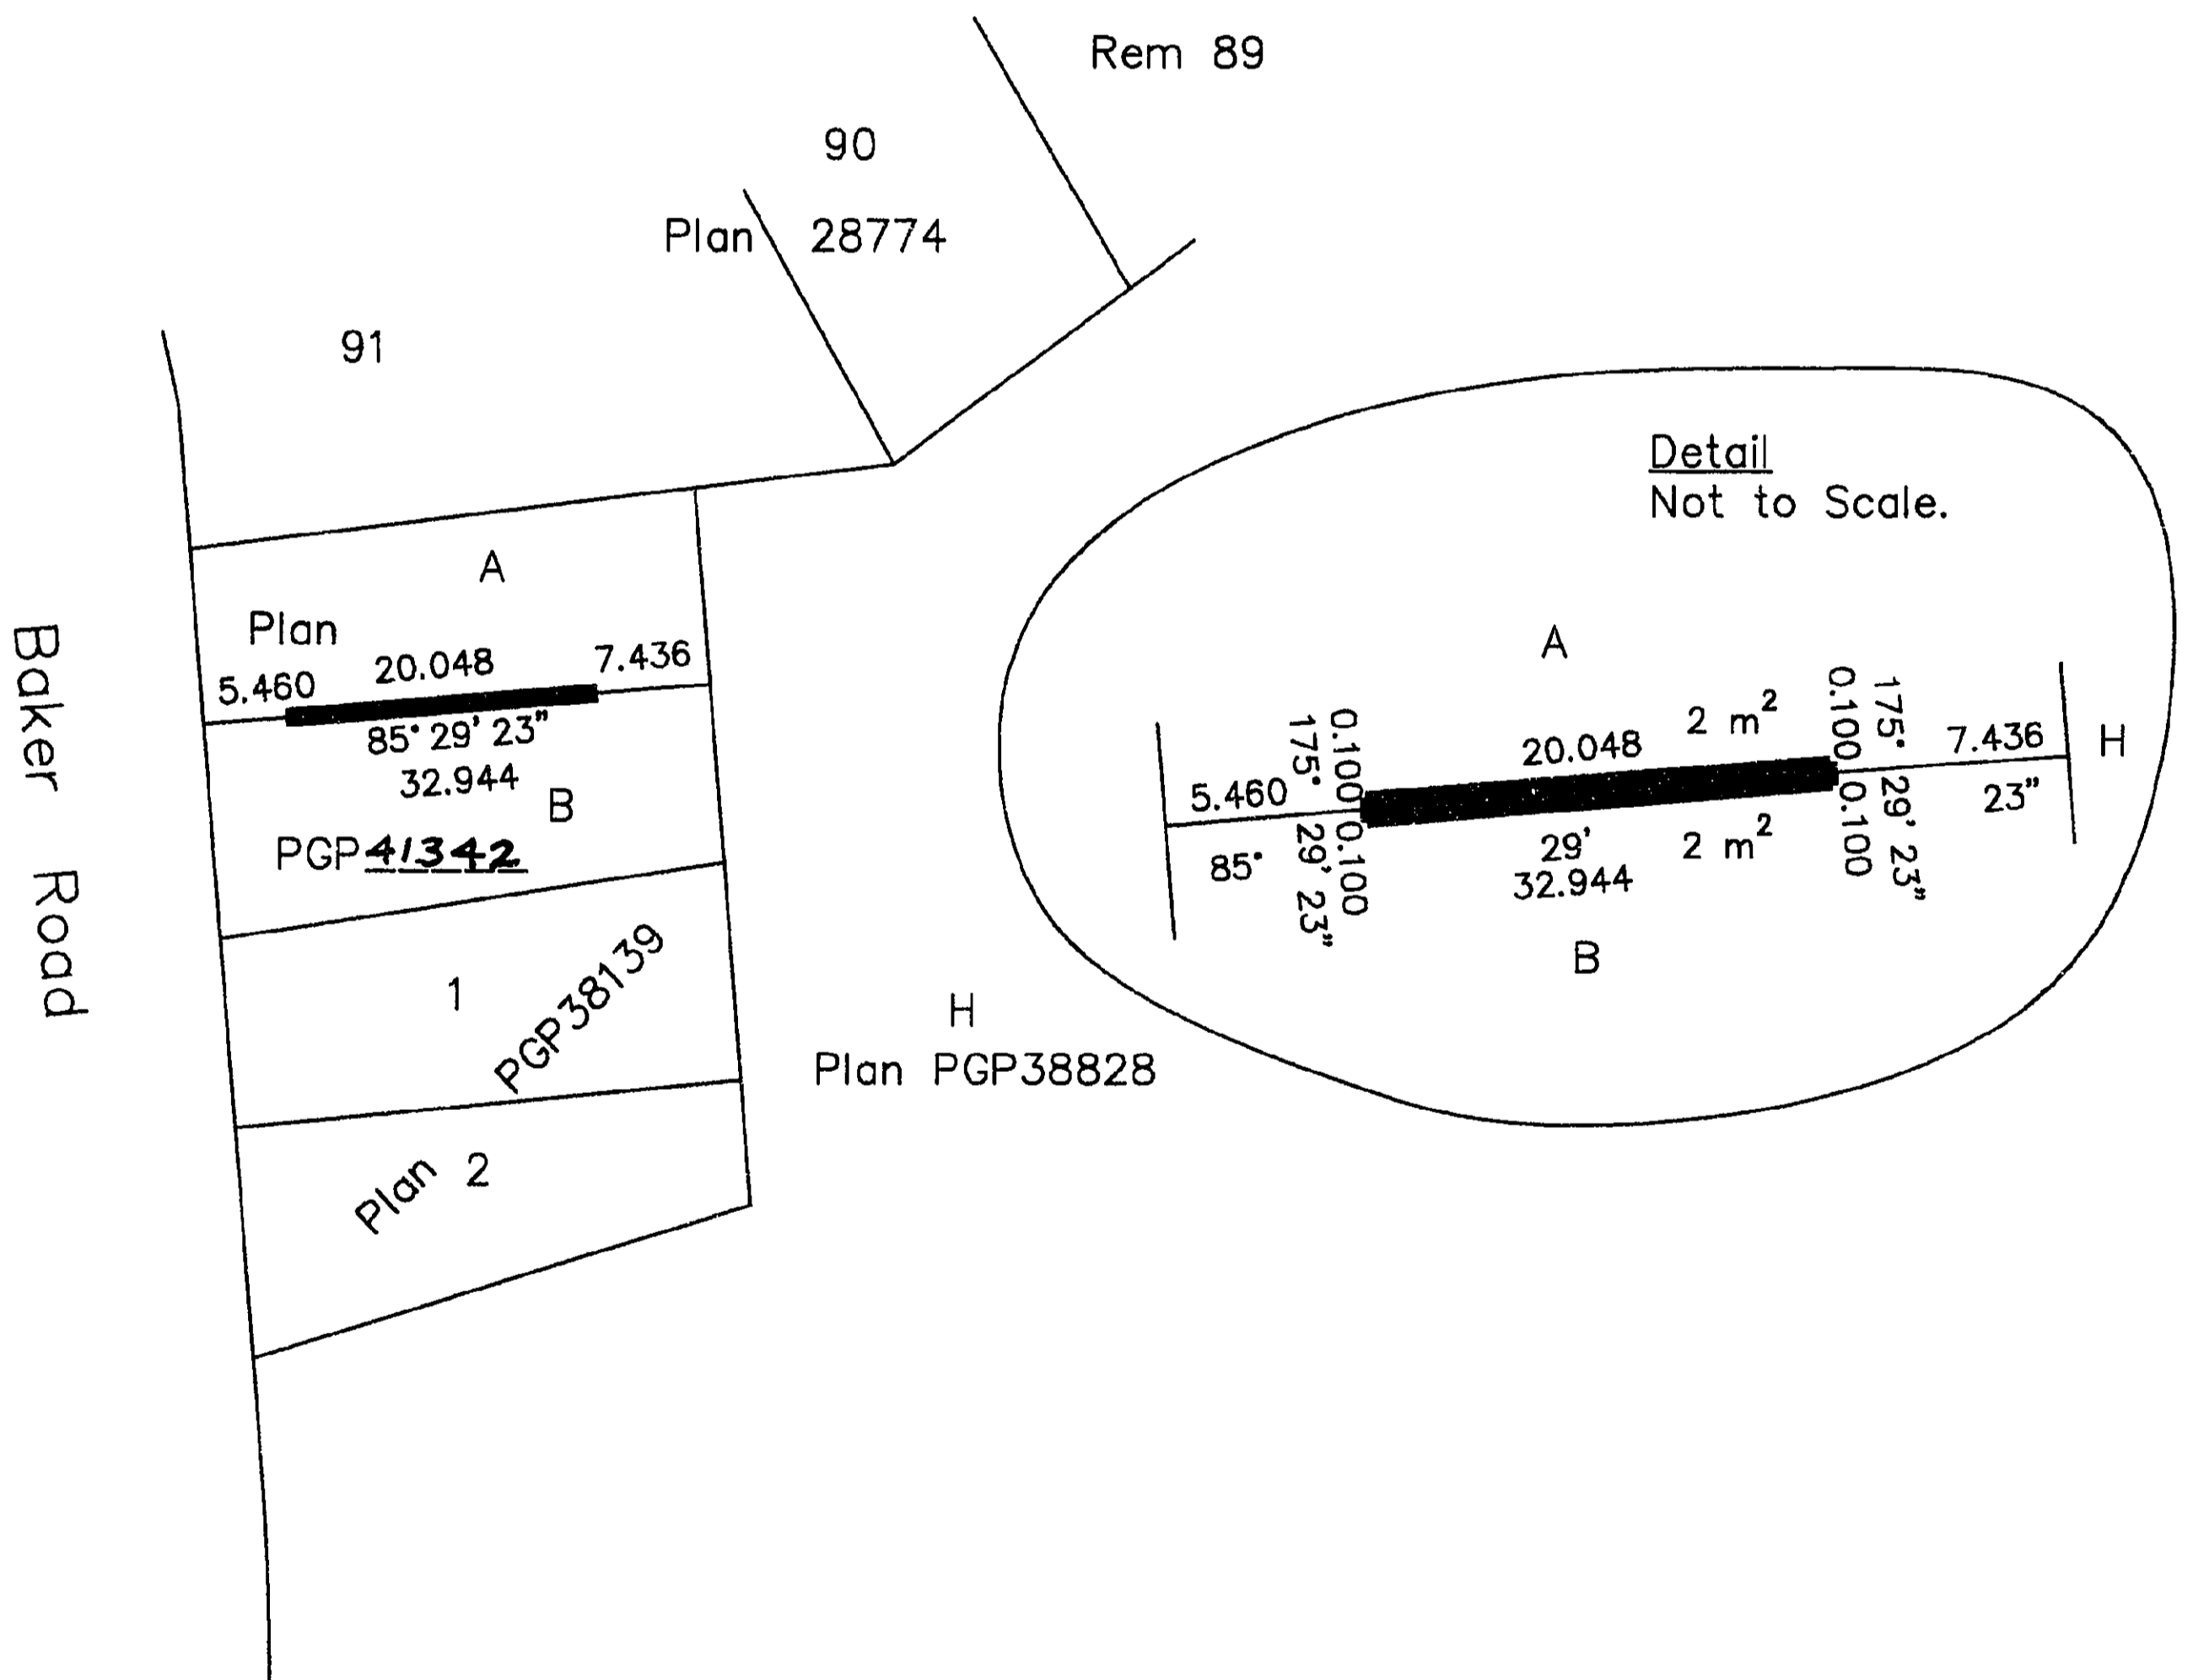

26 FF-226

PGP 41343

EXPLANATORY PLAN
OF EASEMENT ON
LOTS A & B,
PLAN PGP 41342,
DISTRICT LOT 2003,
CARIBOO DISTRICT.

PLAN NO. PGP 41343

Deposited in the Land Title Office at Prince
George this 27 day of June 1997.

B. Bigs Per: *ff*
REGISTRAR

PL 37108 023-803-819
 023-803-827

Pursuant to Section 99(1)(e) of the
Land Title Act.

B.C.G.S. 93G.087

Scale: 1 : 750 (Distances are in metres)

Certified Correct
According to Land Title Office records
this 19th day of February, 1997.

Gordon Kilbride

Gordon Kilbride, B.C.L.S.
LTO Client No. 10909

This plan lies within the Fraser-Fort
George Regional District.

KILBRIDE LAND SURVEYING LTD. British Columbia Land Surveyors Prince George, B.C. Ph: (250) 562-1196 Fax: 562-3656		
F.B.- V071	D.L.- 2003	FILE No. 960793E