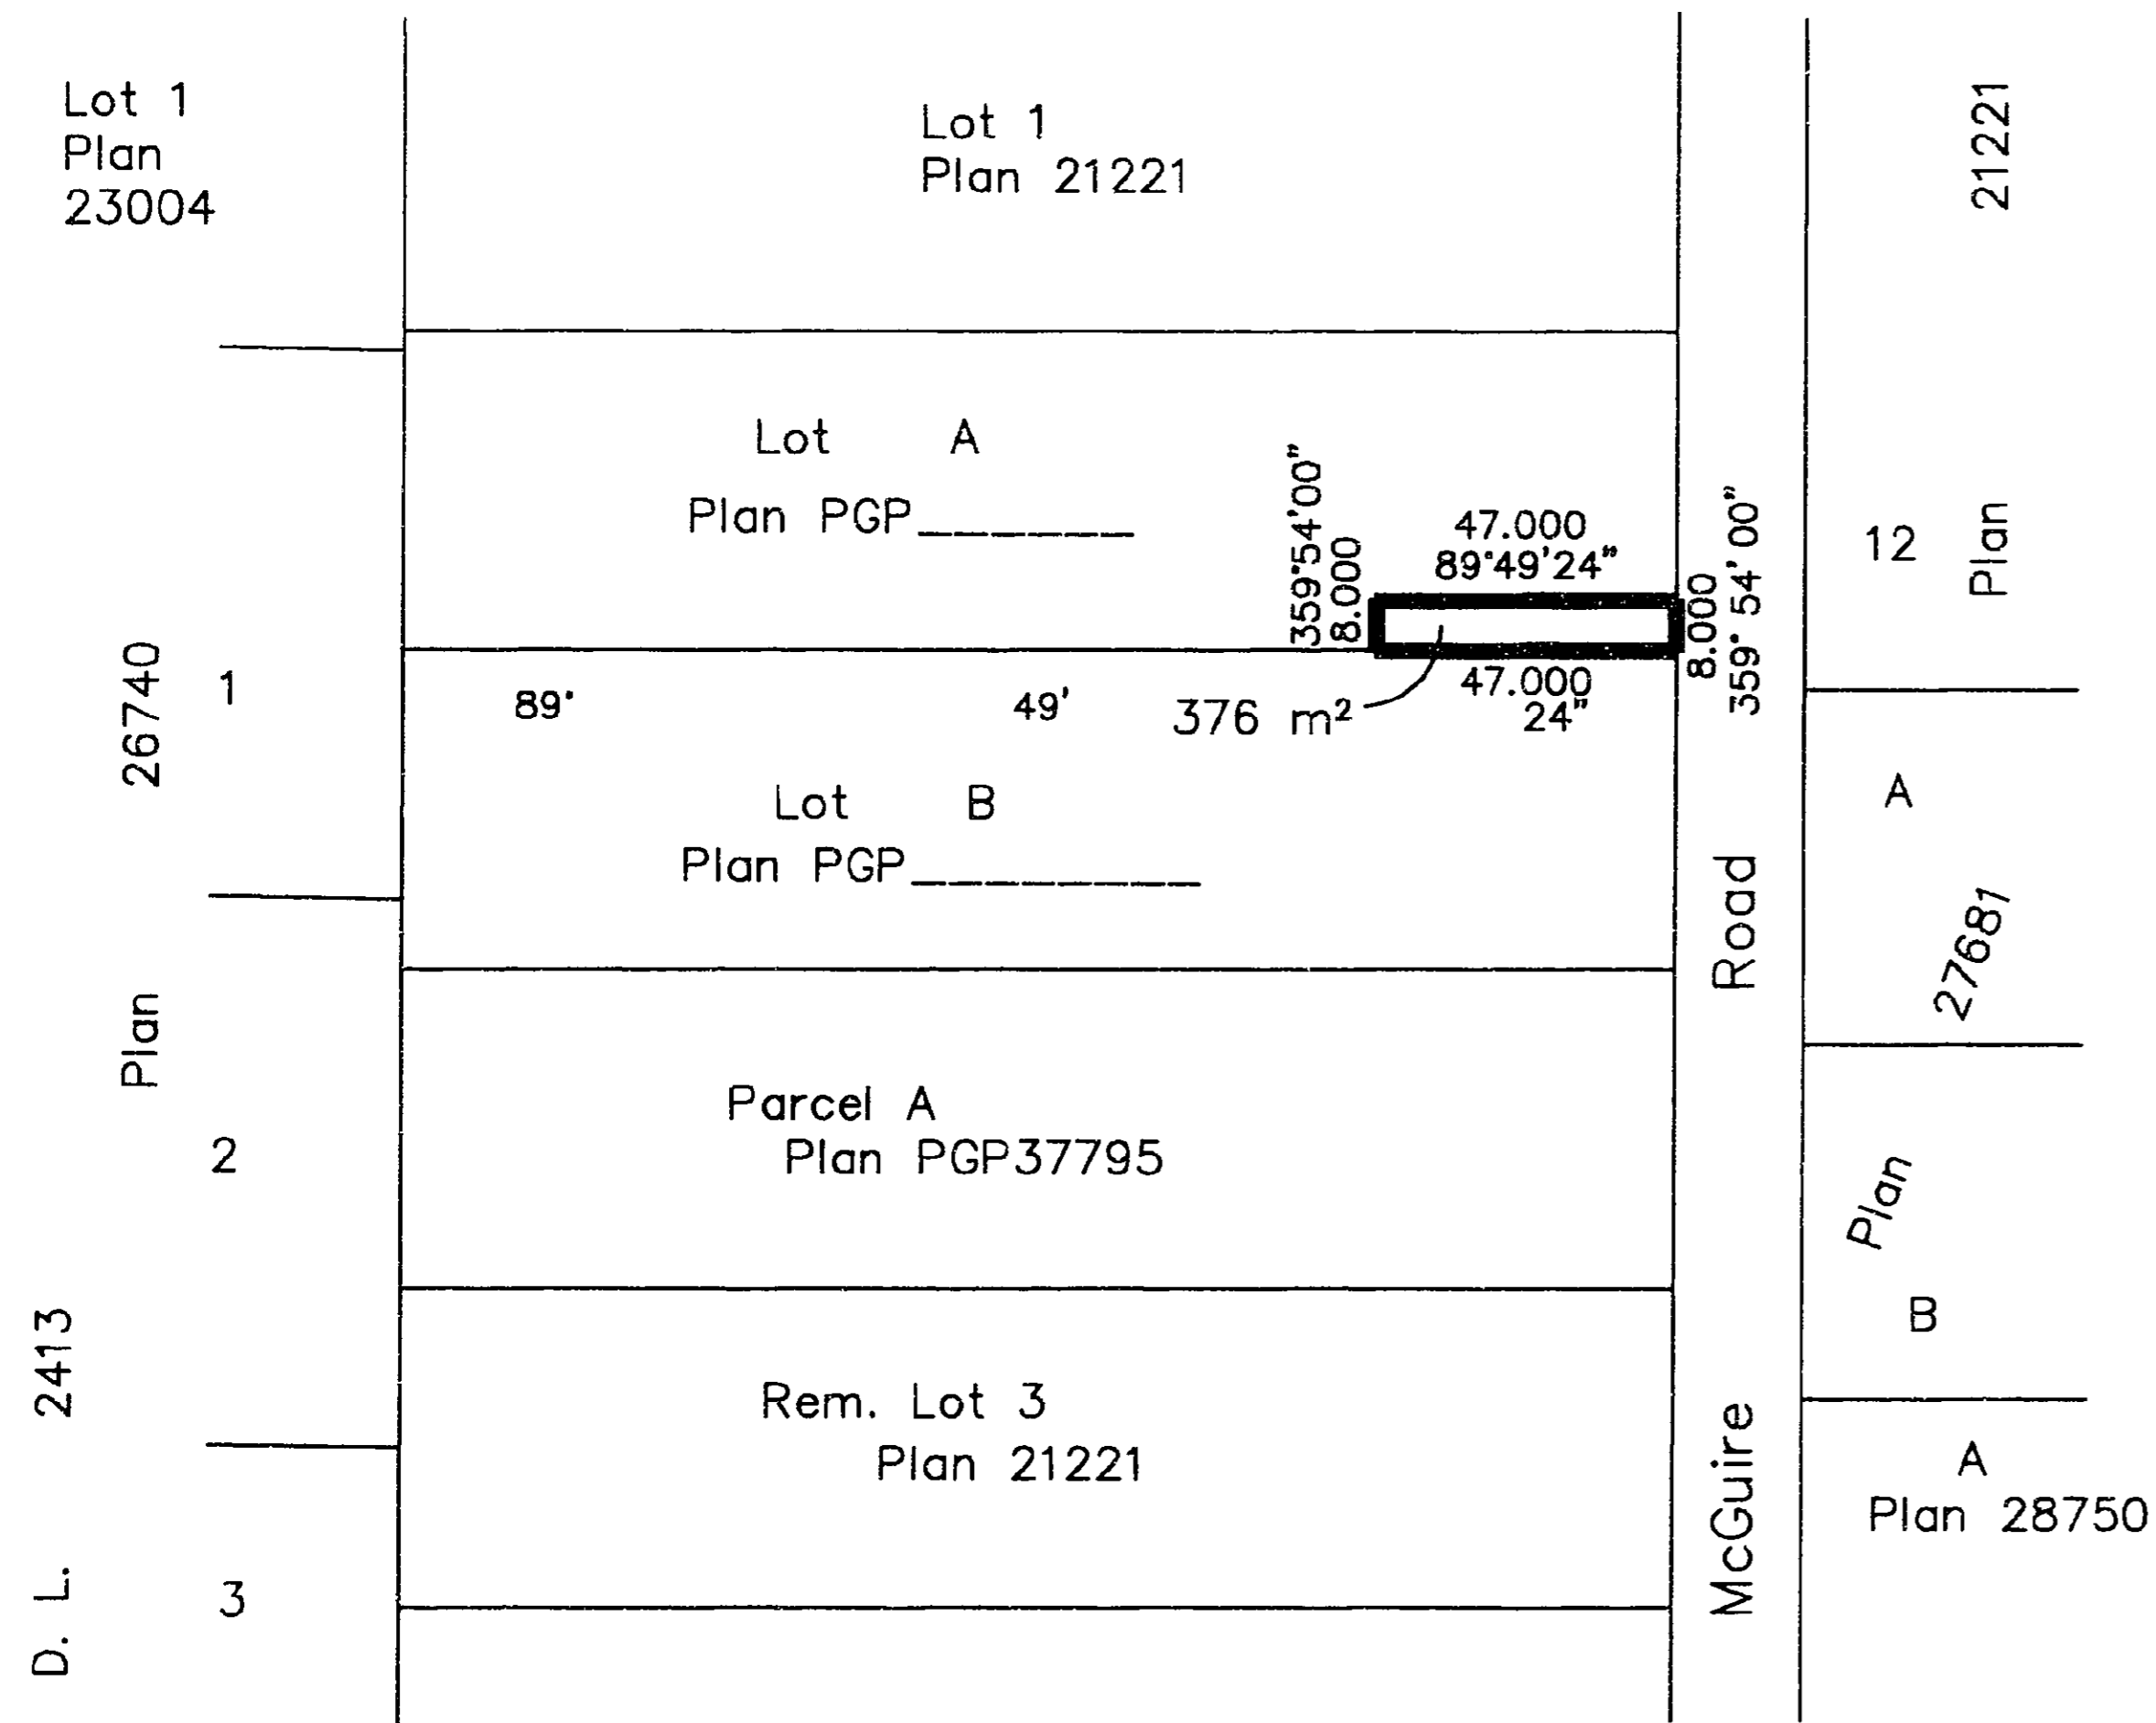

## PLAN NO. PGP 39462

Deposited in the Land Title Office at Prince George this 23 day of Oct 1995

REGISTRAR "B. Biggs"  
PJ39713

### EXPLANATORY PLAN OF EASEMENT OVER PART OF LOT A, PLAN PGP 39452, DISTRICT LOT 2423, CARIBOO DISTRICT.

B.C.G.S. 93J.006

Scale: 1 : 2000 (Distances are in metres)

Certified Correct  
According to Land Title Office Records  
This 3rd day of October, 1995.

F.B.- RA	D.L.- 2423	REF. NO.- 950112E
----------	------------	-------------------