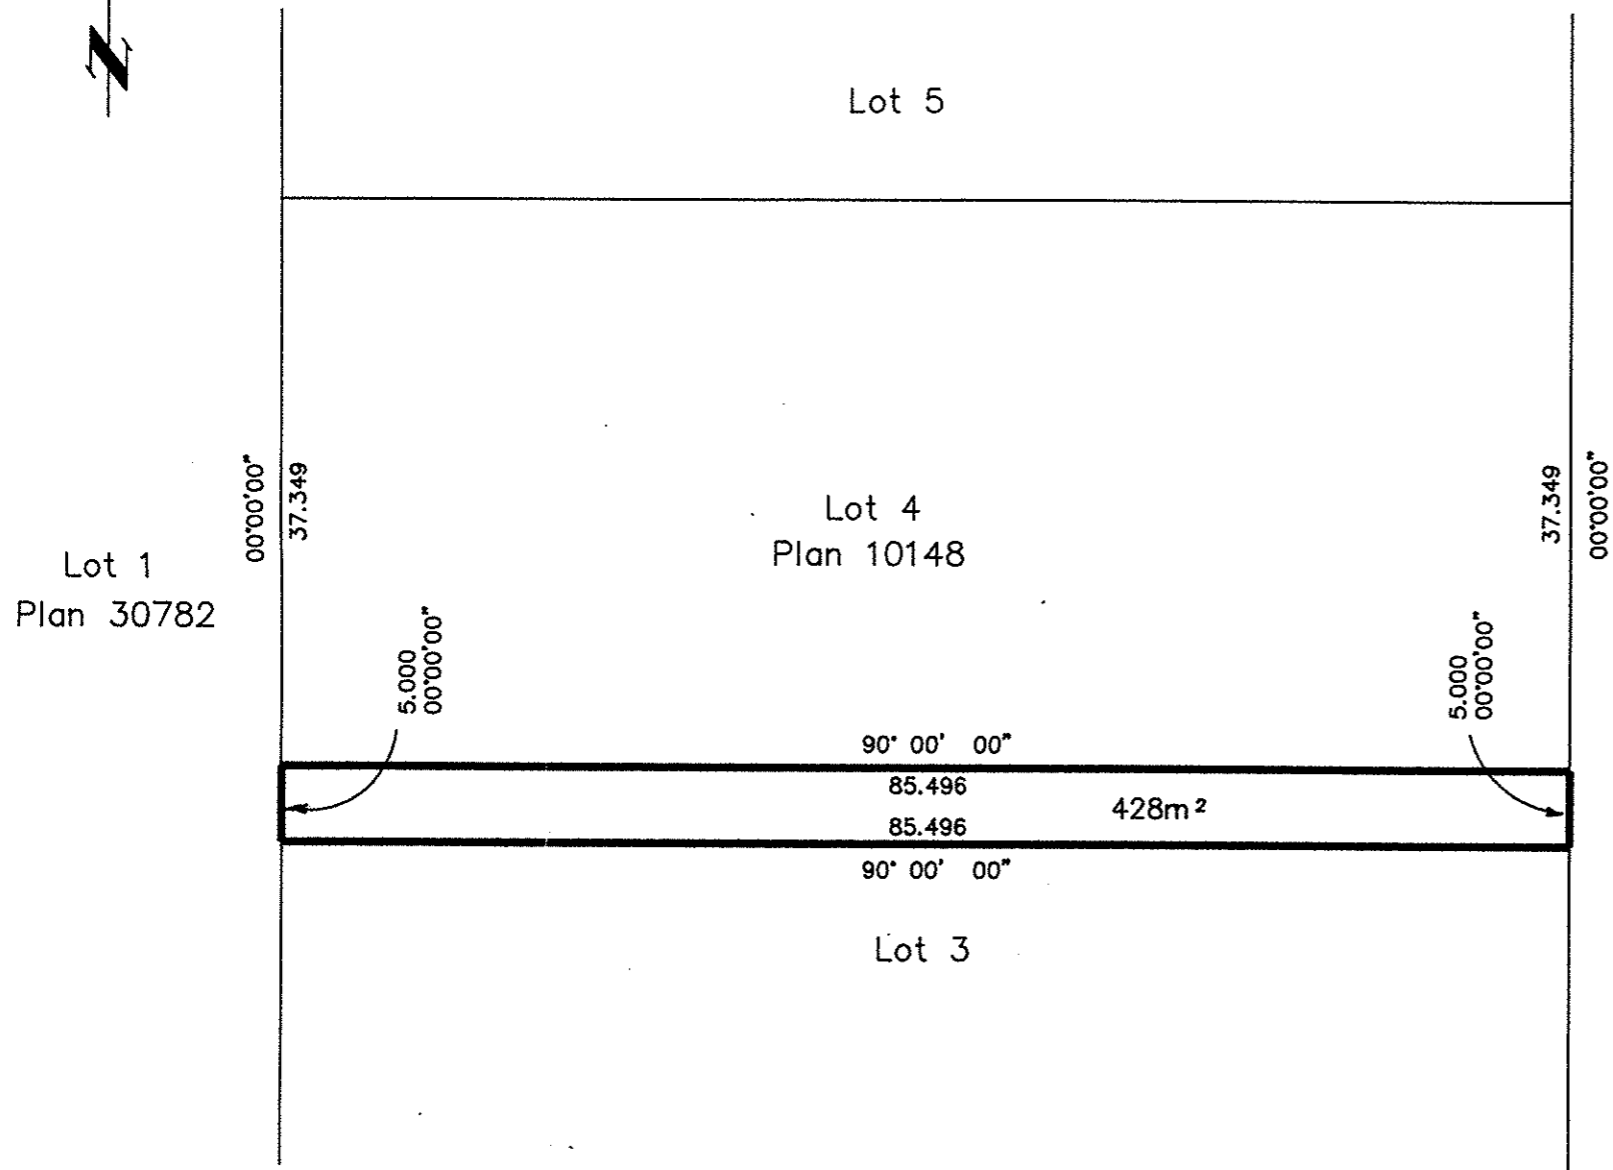

FL

PLAN NO. PGP PGP36148

Deposited in the Land Title Office at Prince George this 23 day of April 1992.

----- W.6. -----
REGISTRAR

EXPLANATORY PLAN OF EASEMENT WITHIN LOT 4, PLAN 10148, DISTRICT LOT 1592, CARIBOO DISTRICT.

B.C.G.S. 93G.086

Scale: 1 : 500 (Distances are in metres)

Certified Correct according to Land Title Office Records this 15th day of April, 1992.

Gordon Kilbride
Gordon Kilbride, B.C.L.S.

This plan lies within the Fraser-Fort George Regional District.