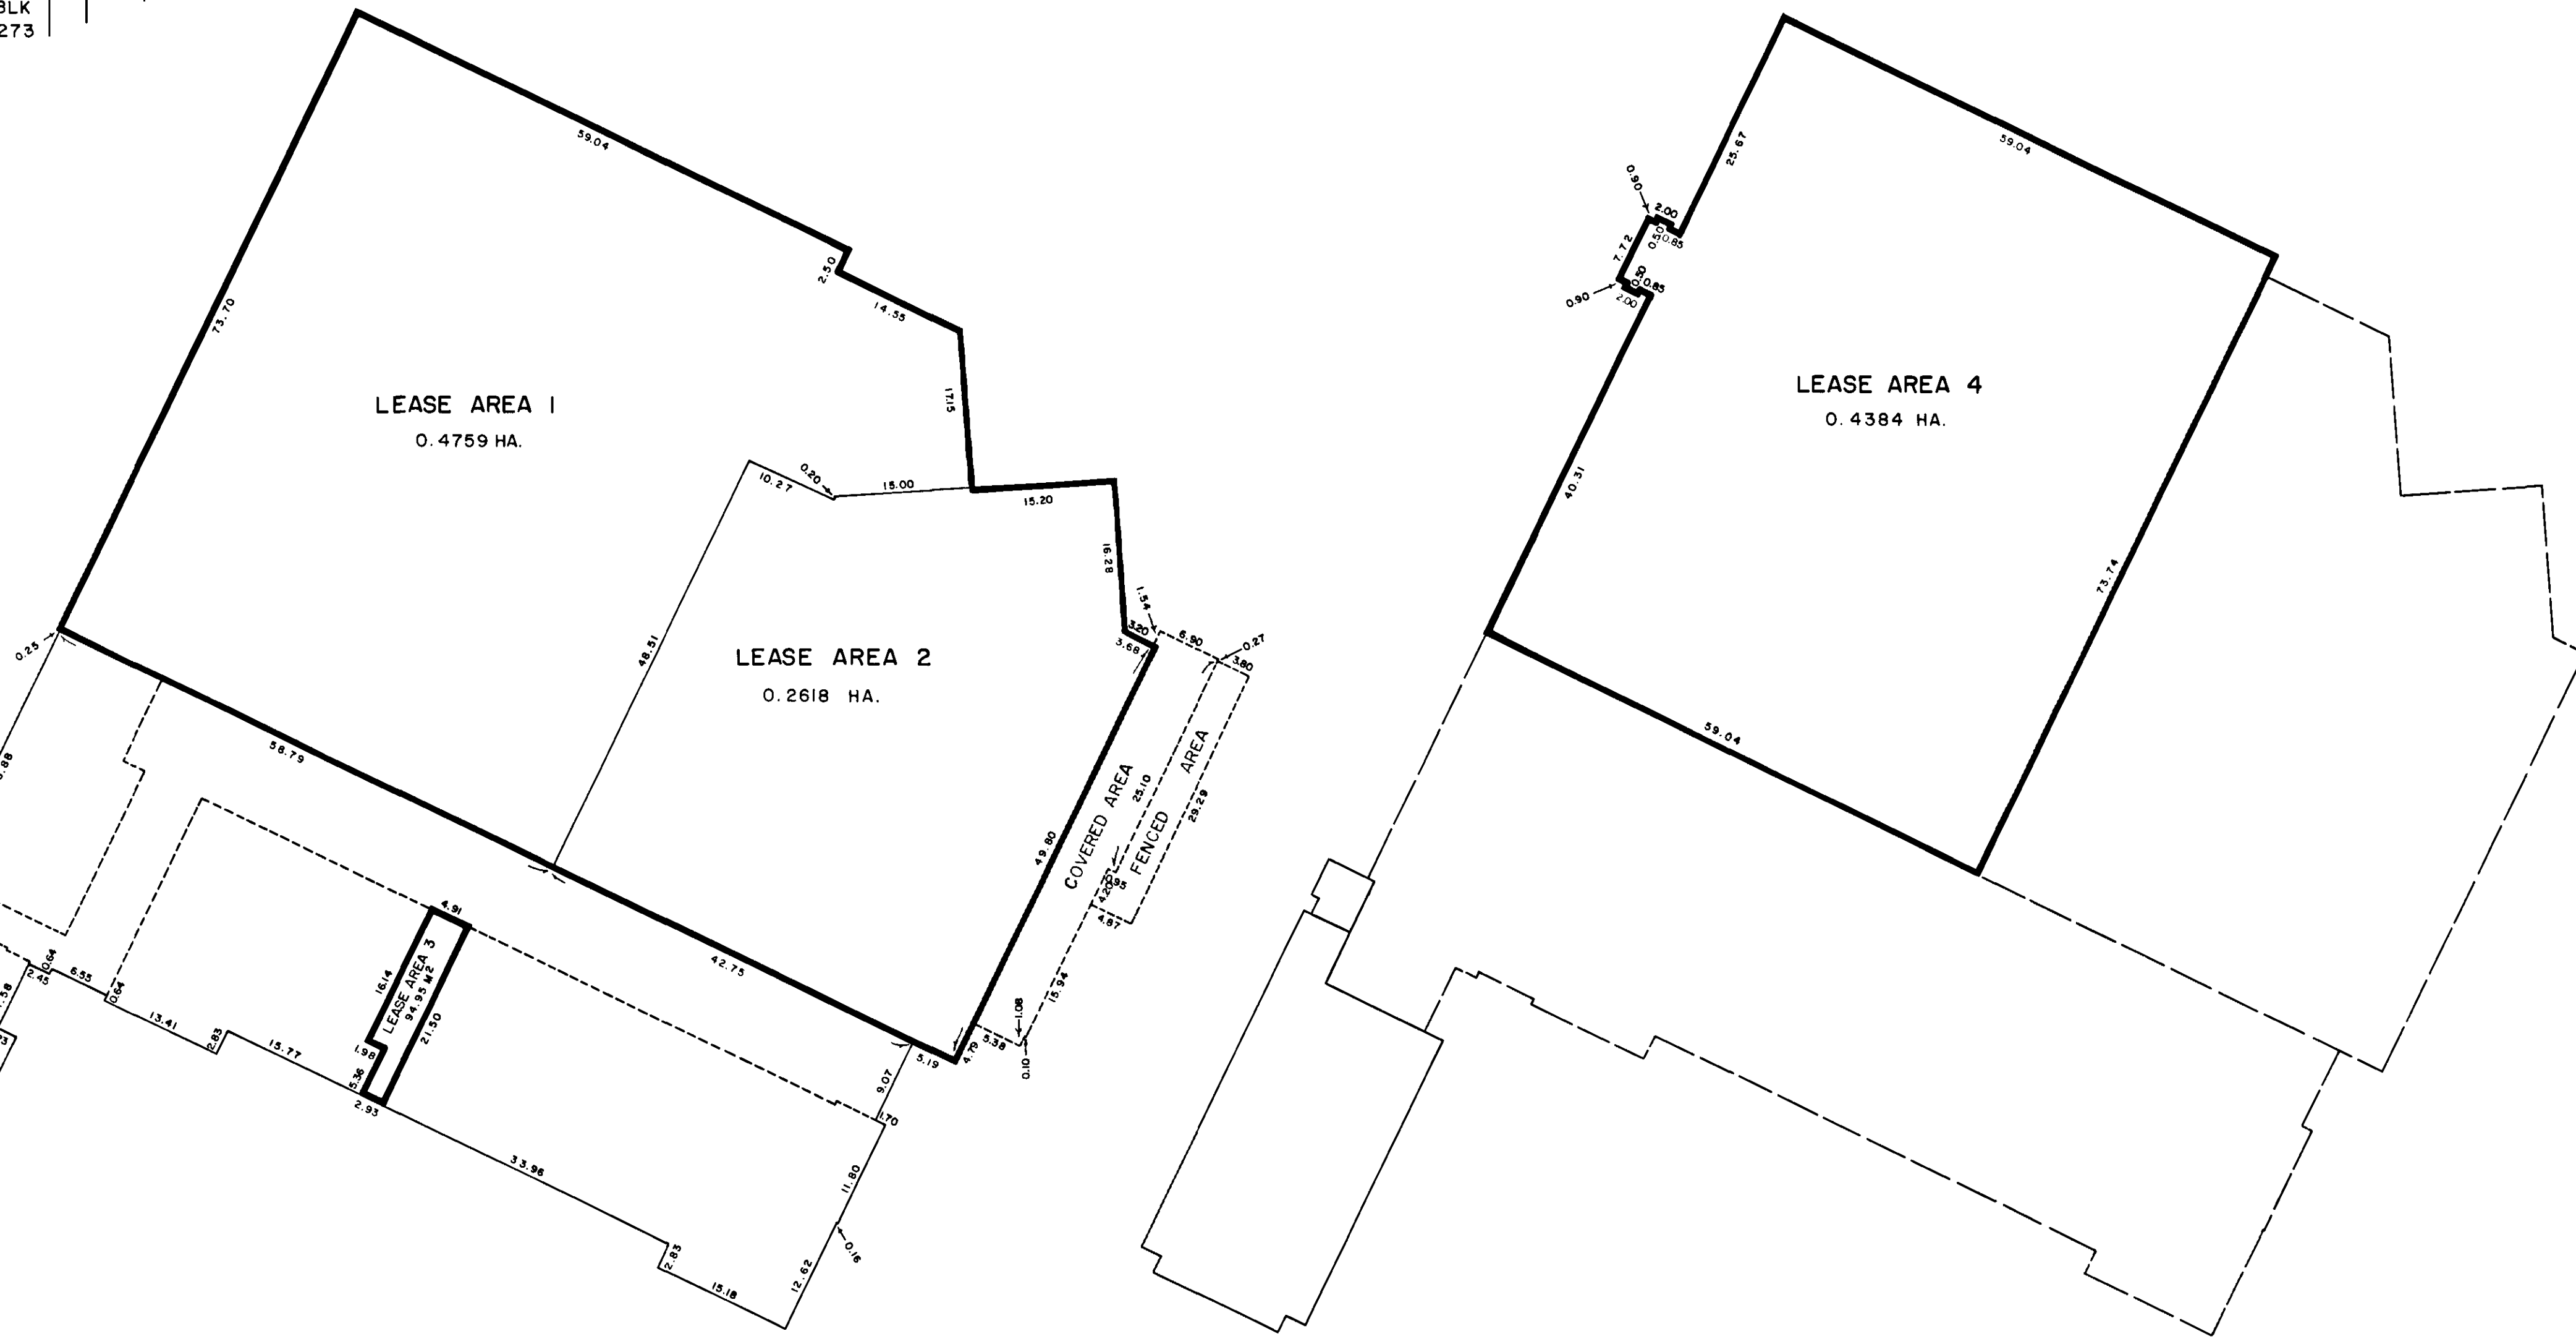

PLAN N^o 31060

Deposited in the Land Title Office at Prince George, B.C. this 12th day of OCT., 1985.

W.G. Kilbride
Registrar

EXPLANATORY PLAN OF LEASE OF PARTS OF THE BUILDING ON PARCEL 1, PLAN 30421, DISTRICT LOT 343, CARIBOO DISTRICT

SCALES ARE AS INDICATED

Bearings are astronomic, derived from Plan 30421.

KEY PLAN

SCALE = 1 : 2500

MAIN (LOWER) FLOOR

SCALE = 1 : 500

SECOND (UPPER) FLOOR

SCALE = 1 : 500