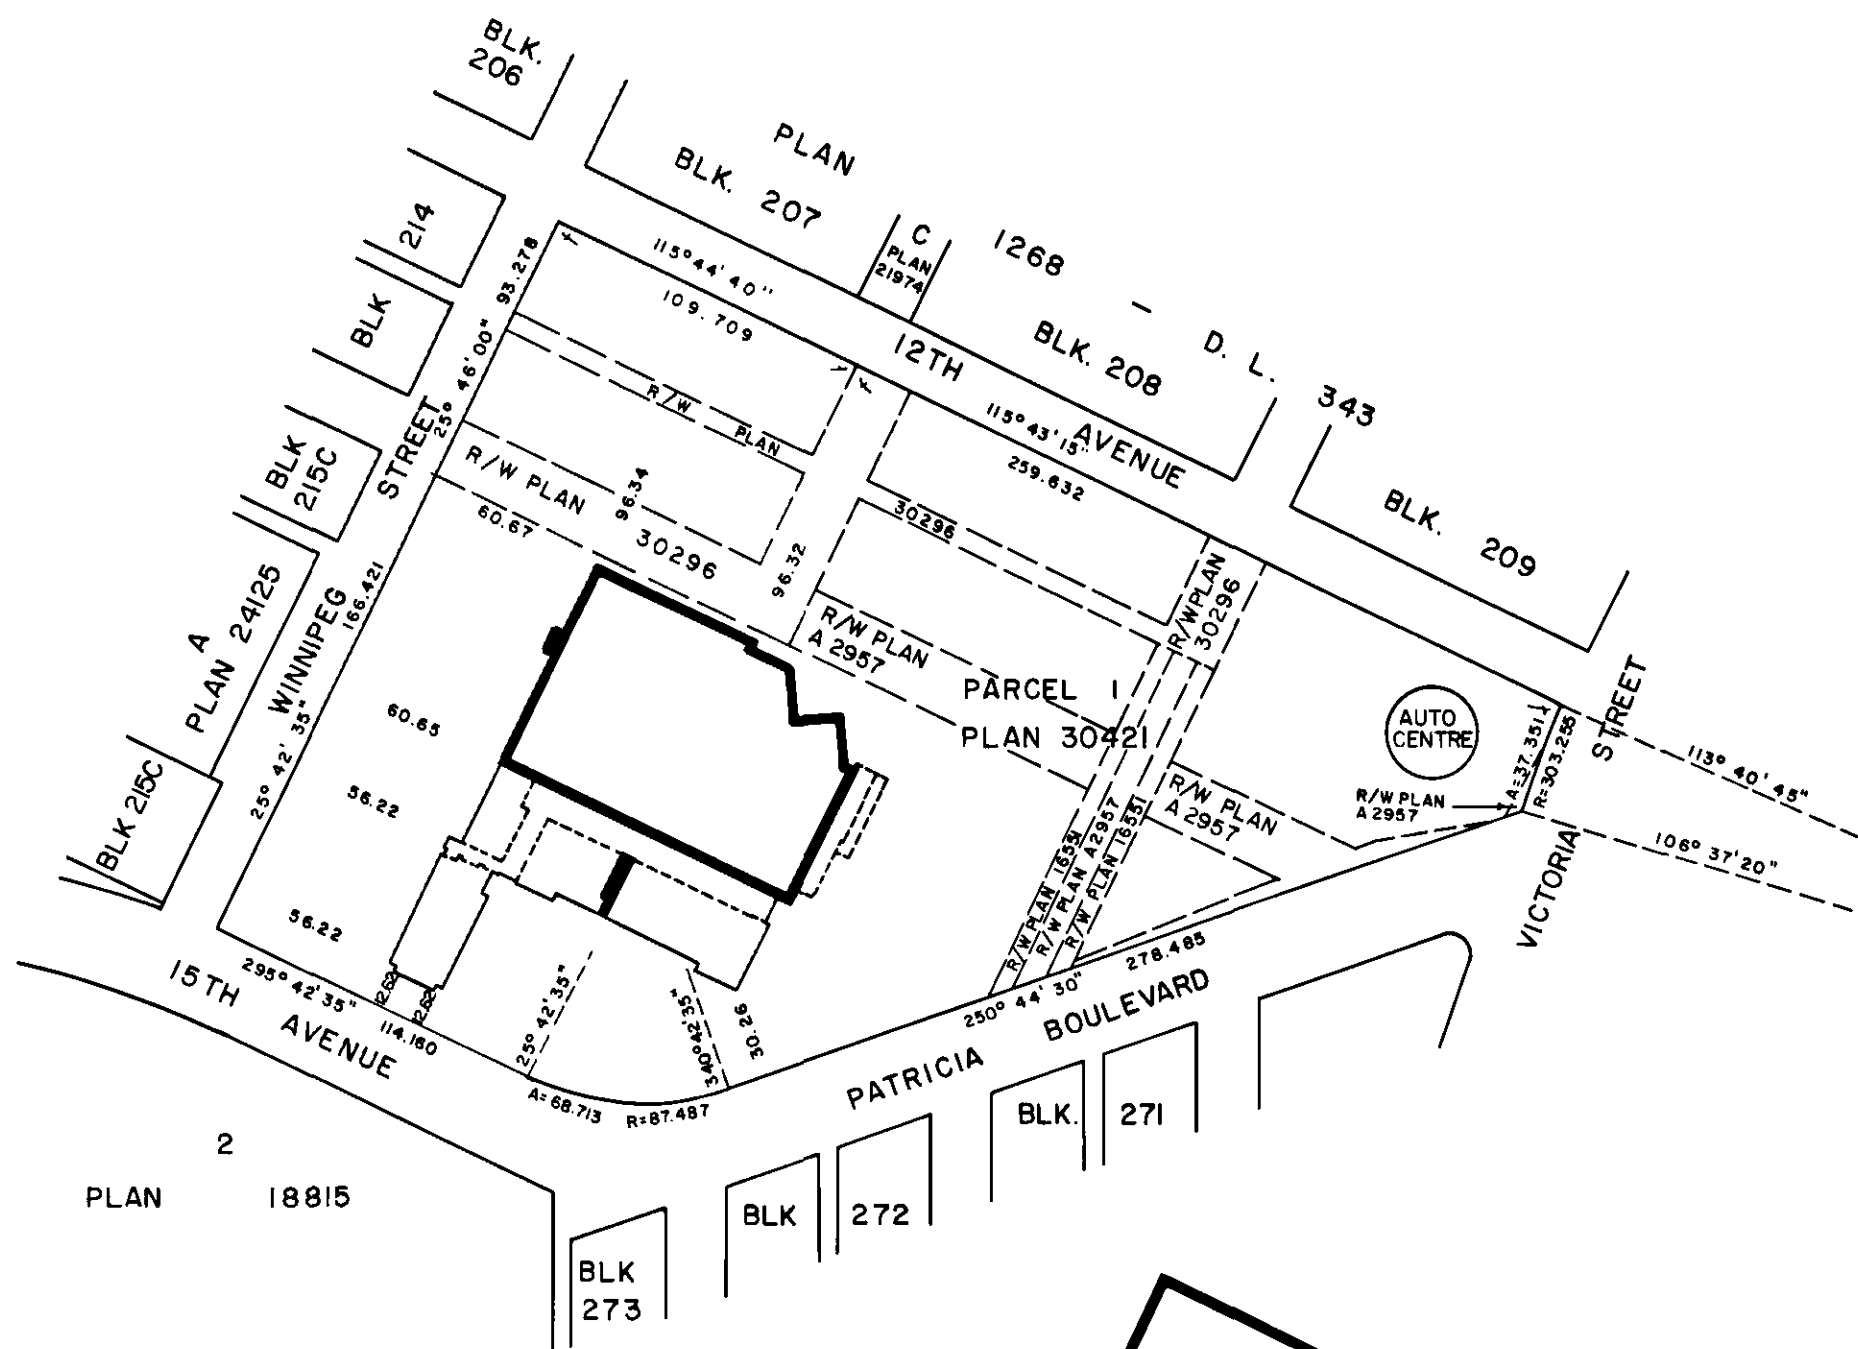

PLAN N^o 31060

Deposited in the Land Title Office at Prince George, B.C. this 12th day of OCT., 1985.

W.G. Kilbride
Registrar

EXPLANATORY PLAN OF LEASE OF PARTS OF THE BUILDING ON PARCEL 1, PLAN 30421, DISTRICT LOT 343, CARIBOO DISTRICT

SCALES ARE AS INDICATED

Bearings are astronomic, derived from Plan 30421.

KEY PLAN

SCALE = 1 : 2500

MAIN (LOWER) FLOOR

SCALE = 1 : 500

SECOND (UPPER) FLOOR

SCALE = 1 : 500