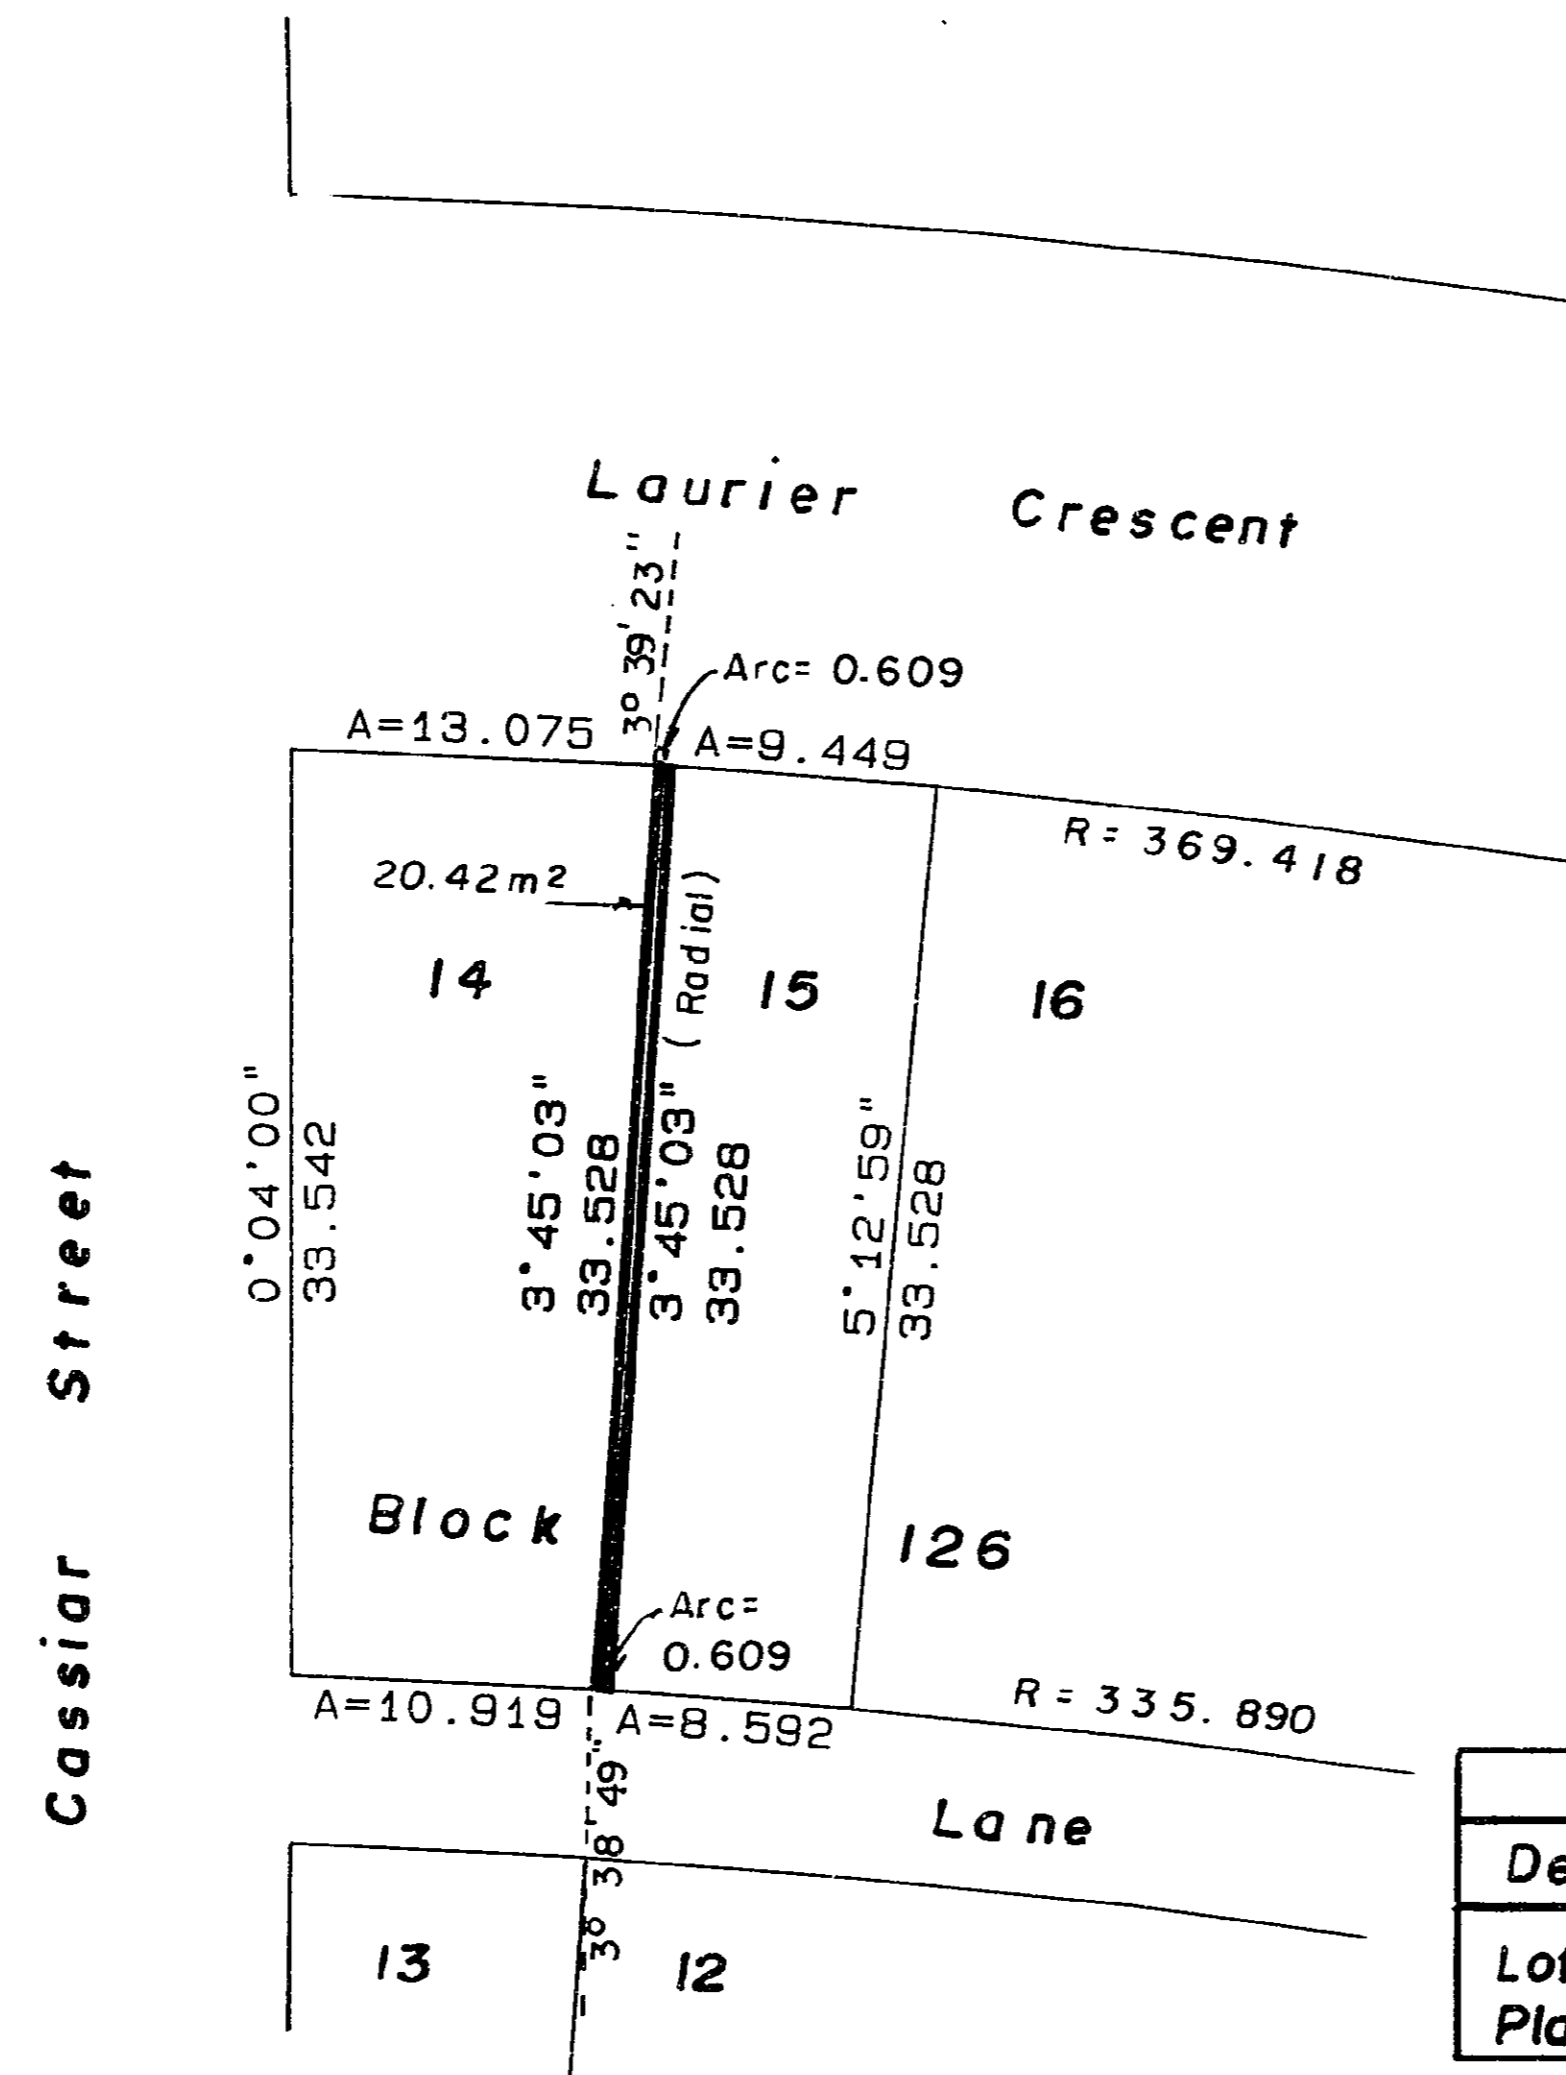

26-FF-226

PLAN NO. 34385

Deposited in the Land Title Office at
Prince George this 27 day of Feb
1990.

--- W.G. Gandy ---
Registrar *prk*

EXPLANATORY PLAN OF
EASEMENT IN LOT 14, BLOCK 126,
PLAN 1268, DISTRICT LOT 343,
CARIBOO DISTRICT.

B.C.G.S. 93G.097

SCALE: 1:500 (Distances are in metres)

Certified Correct
according to Land Title Office Records
this 5th day of February, 1990.

Gordon Killide
G. Kilbride, B.C.L.S.

Book of Reference	
Description	Area
Lot 14, Blk. 126, Plan 1268.	20.42m ²