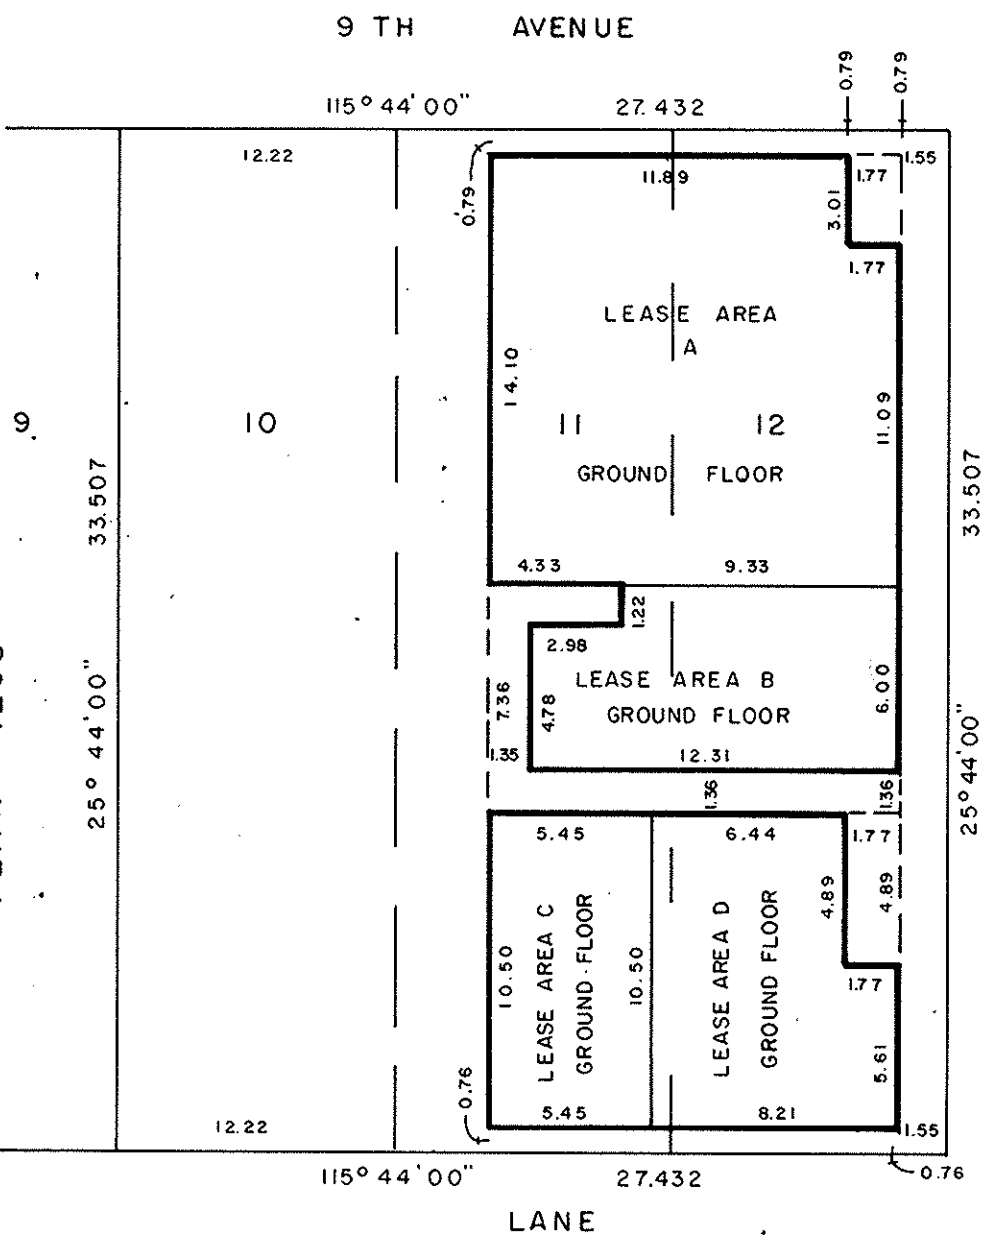

2228

29639

14

EXPLANATORY PLAN OF  
 BUILDING LOCATED ON  
 LOTS 11 & 12, BLOCK 196, PLAN 1268  
 DISTRICT LOT 343  
 CARIBOO DISTRICT - BRITISH COLUMBIA

SCALE: 1 : 250

NOTE: Bearings are astronomic, derived from Plan 1268.

PLAN No 29639  
 Deposited in the Land Title  
 Office at Prince George, B.C. this  
17 day of Nov, 1983.

J.C.  
 Registrar

BLOCK 196  
 PLAN 1268

9 TH AVENUE

CERTIFIED CORRECT  
 This 31st day of August, 1983.  
 D.A. DUFFY, B.C.L.S.