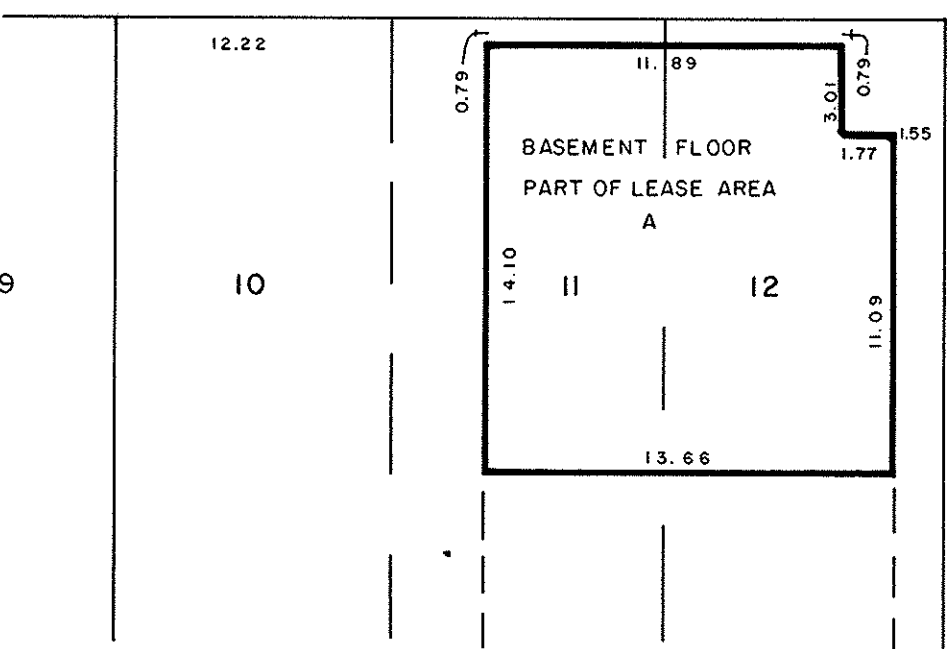

2228

29639

14

EXPLANATORY PLAN OF  
 BUILDING LOCATED ON  
 LOTS 11 & 12, BLOCK 196, PLAN 1268  
 DISTRICT LOT 343  
 CARIBOO DISTRICT - BRITISH COLUMBIA

SCALE: 1 : 250

NOTE: Bearings are astronomic, derived from Plan 1268.

PLAN No 29639  
 Deposited in the Land Title  
 Office at Prince George, B.C. this  
17 day of Nov, 1983.

J.C.  
 Registrar

BLOCK 196  
 PLAN 1268

9 TH AVENUE

CERTIFIED CORRECT  
 This 31st day of August, 1983.  
 D.A. DUFFY, B.C.L.S.