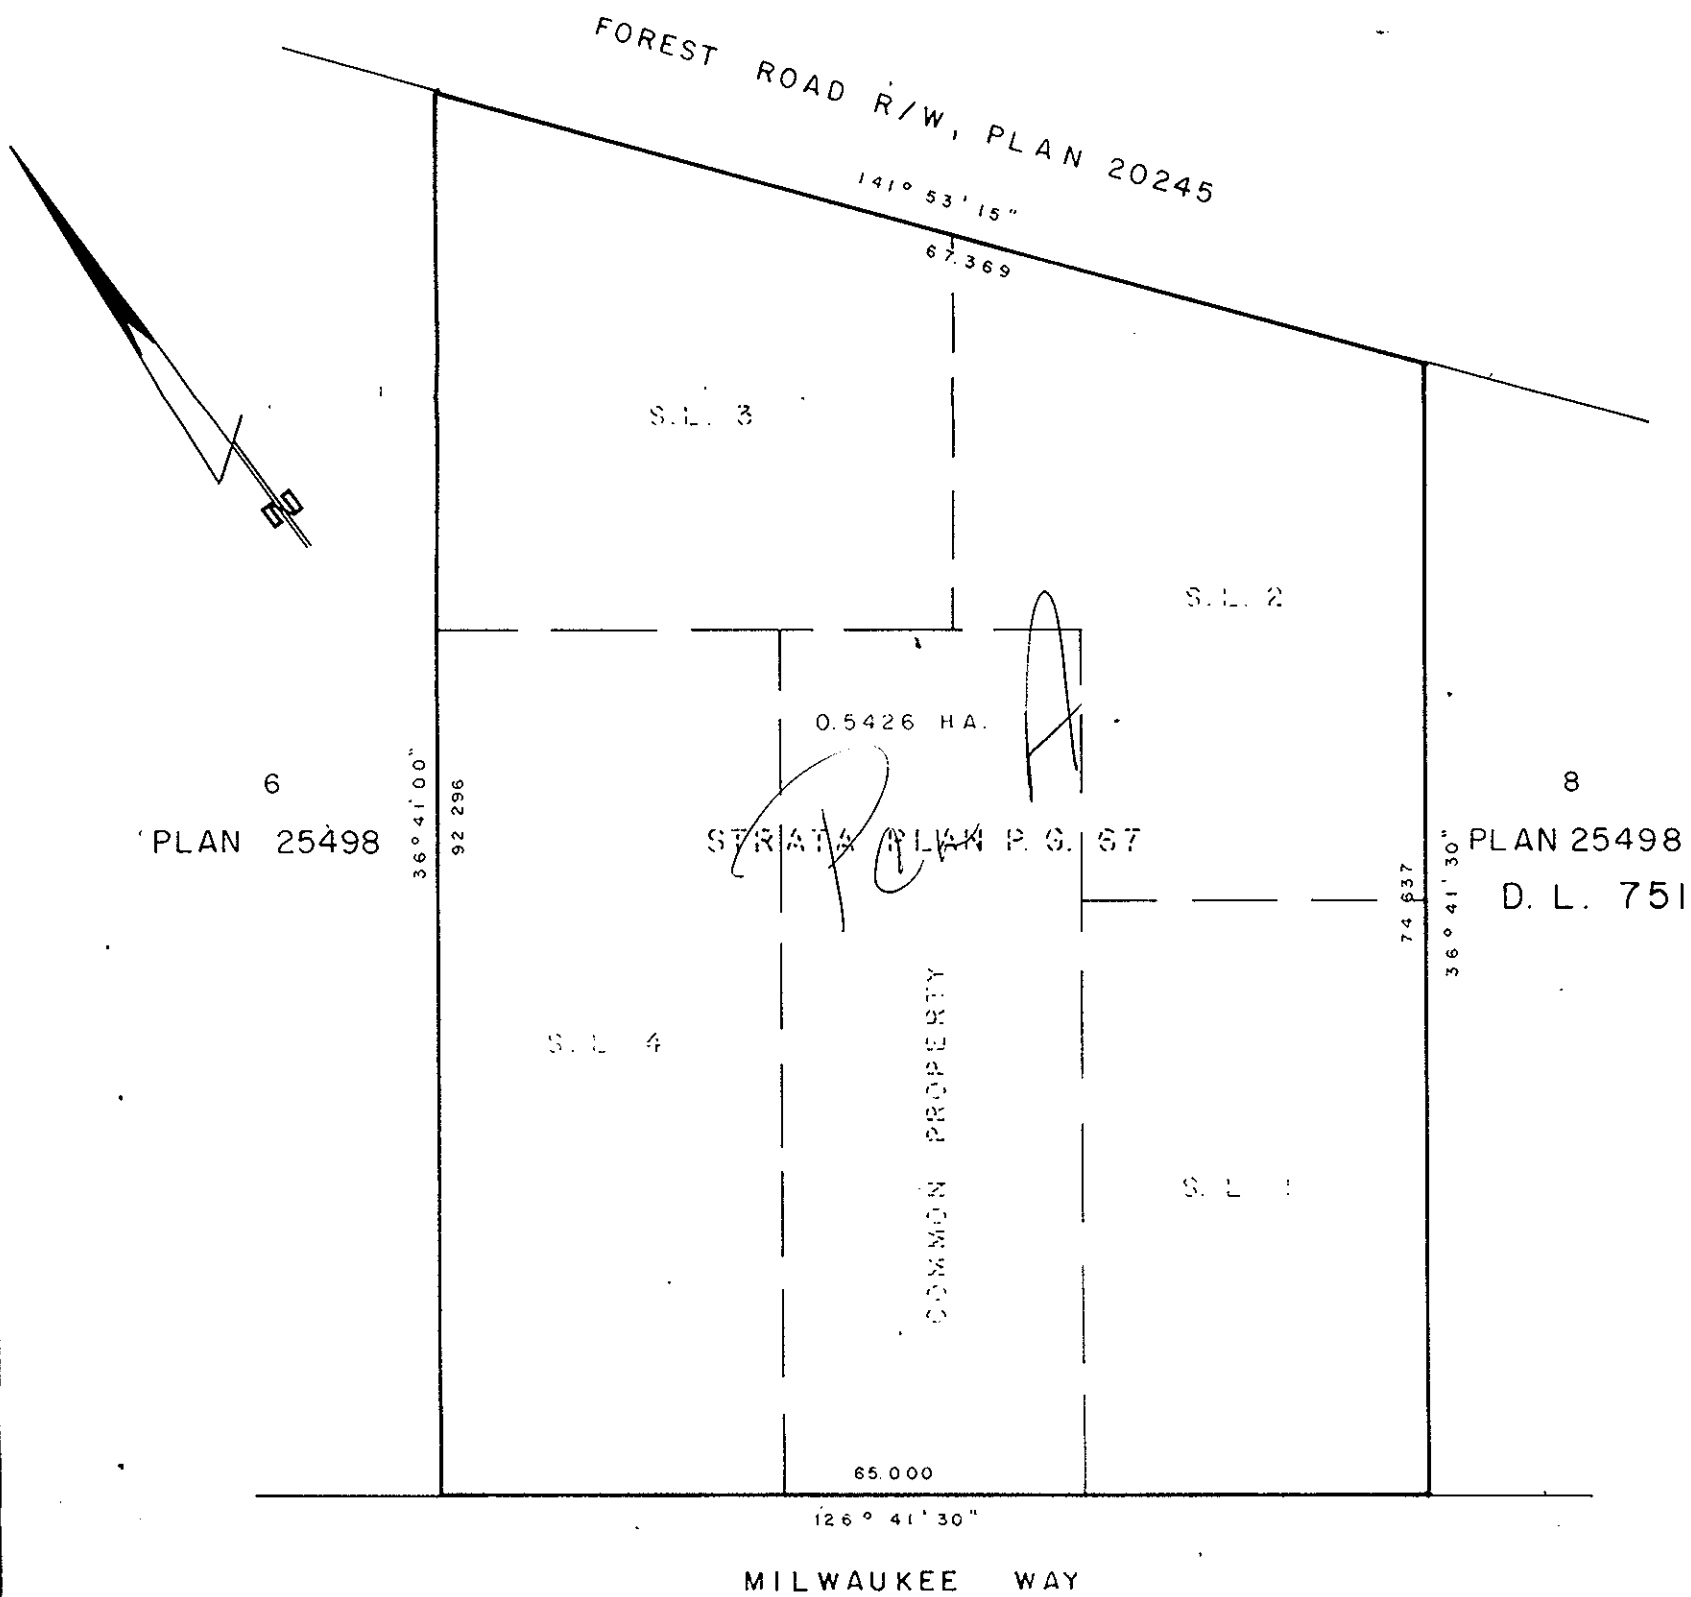

EXPLANATORY PLAN OF CONSOLIDATION OF
 STRATA LOTS 1 TO 4 INCLUSIVE & COMMON PROPERTY
 DISTRICT LOT 751, STRATA PLAN P.G. 67
 CARIBOO DISTRICT — BRITISH COLUMBIA

SCALE: 1 : 500

NOTE: Bearings are astronomic, derived from the west boundary of Strata Plan P.G. 67.

PLAN No 953

Deposited in the Land Title Office at Prince George, B.C. this 20 day of September, 1983.

E.J. RAVEN

Registrar

CERTIFIED CORRECT

According to measurements shown on
 Strata Plan P.G. 67
 This 20 day of September, 1983.