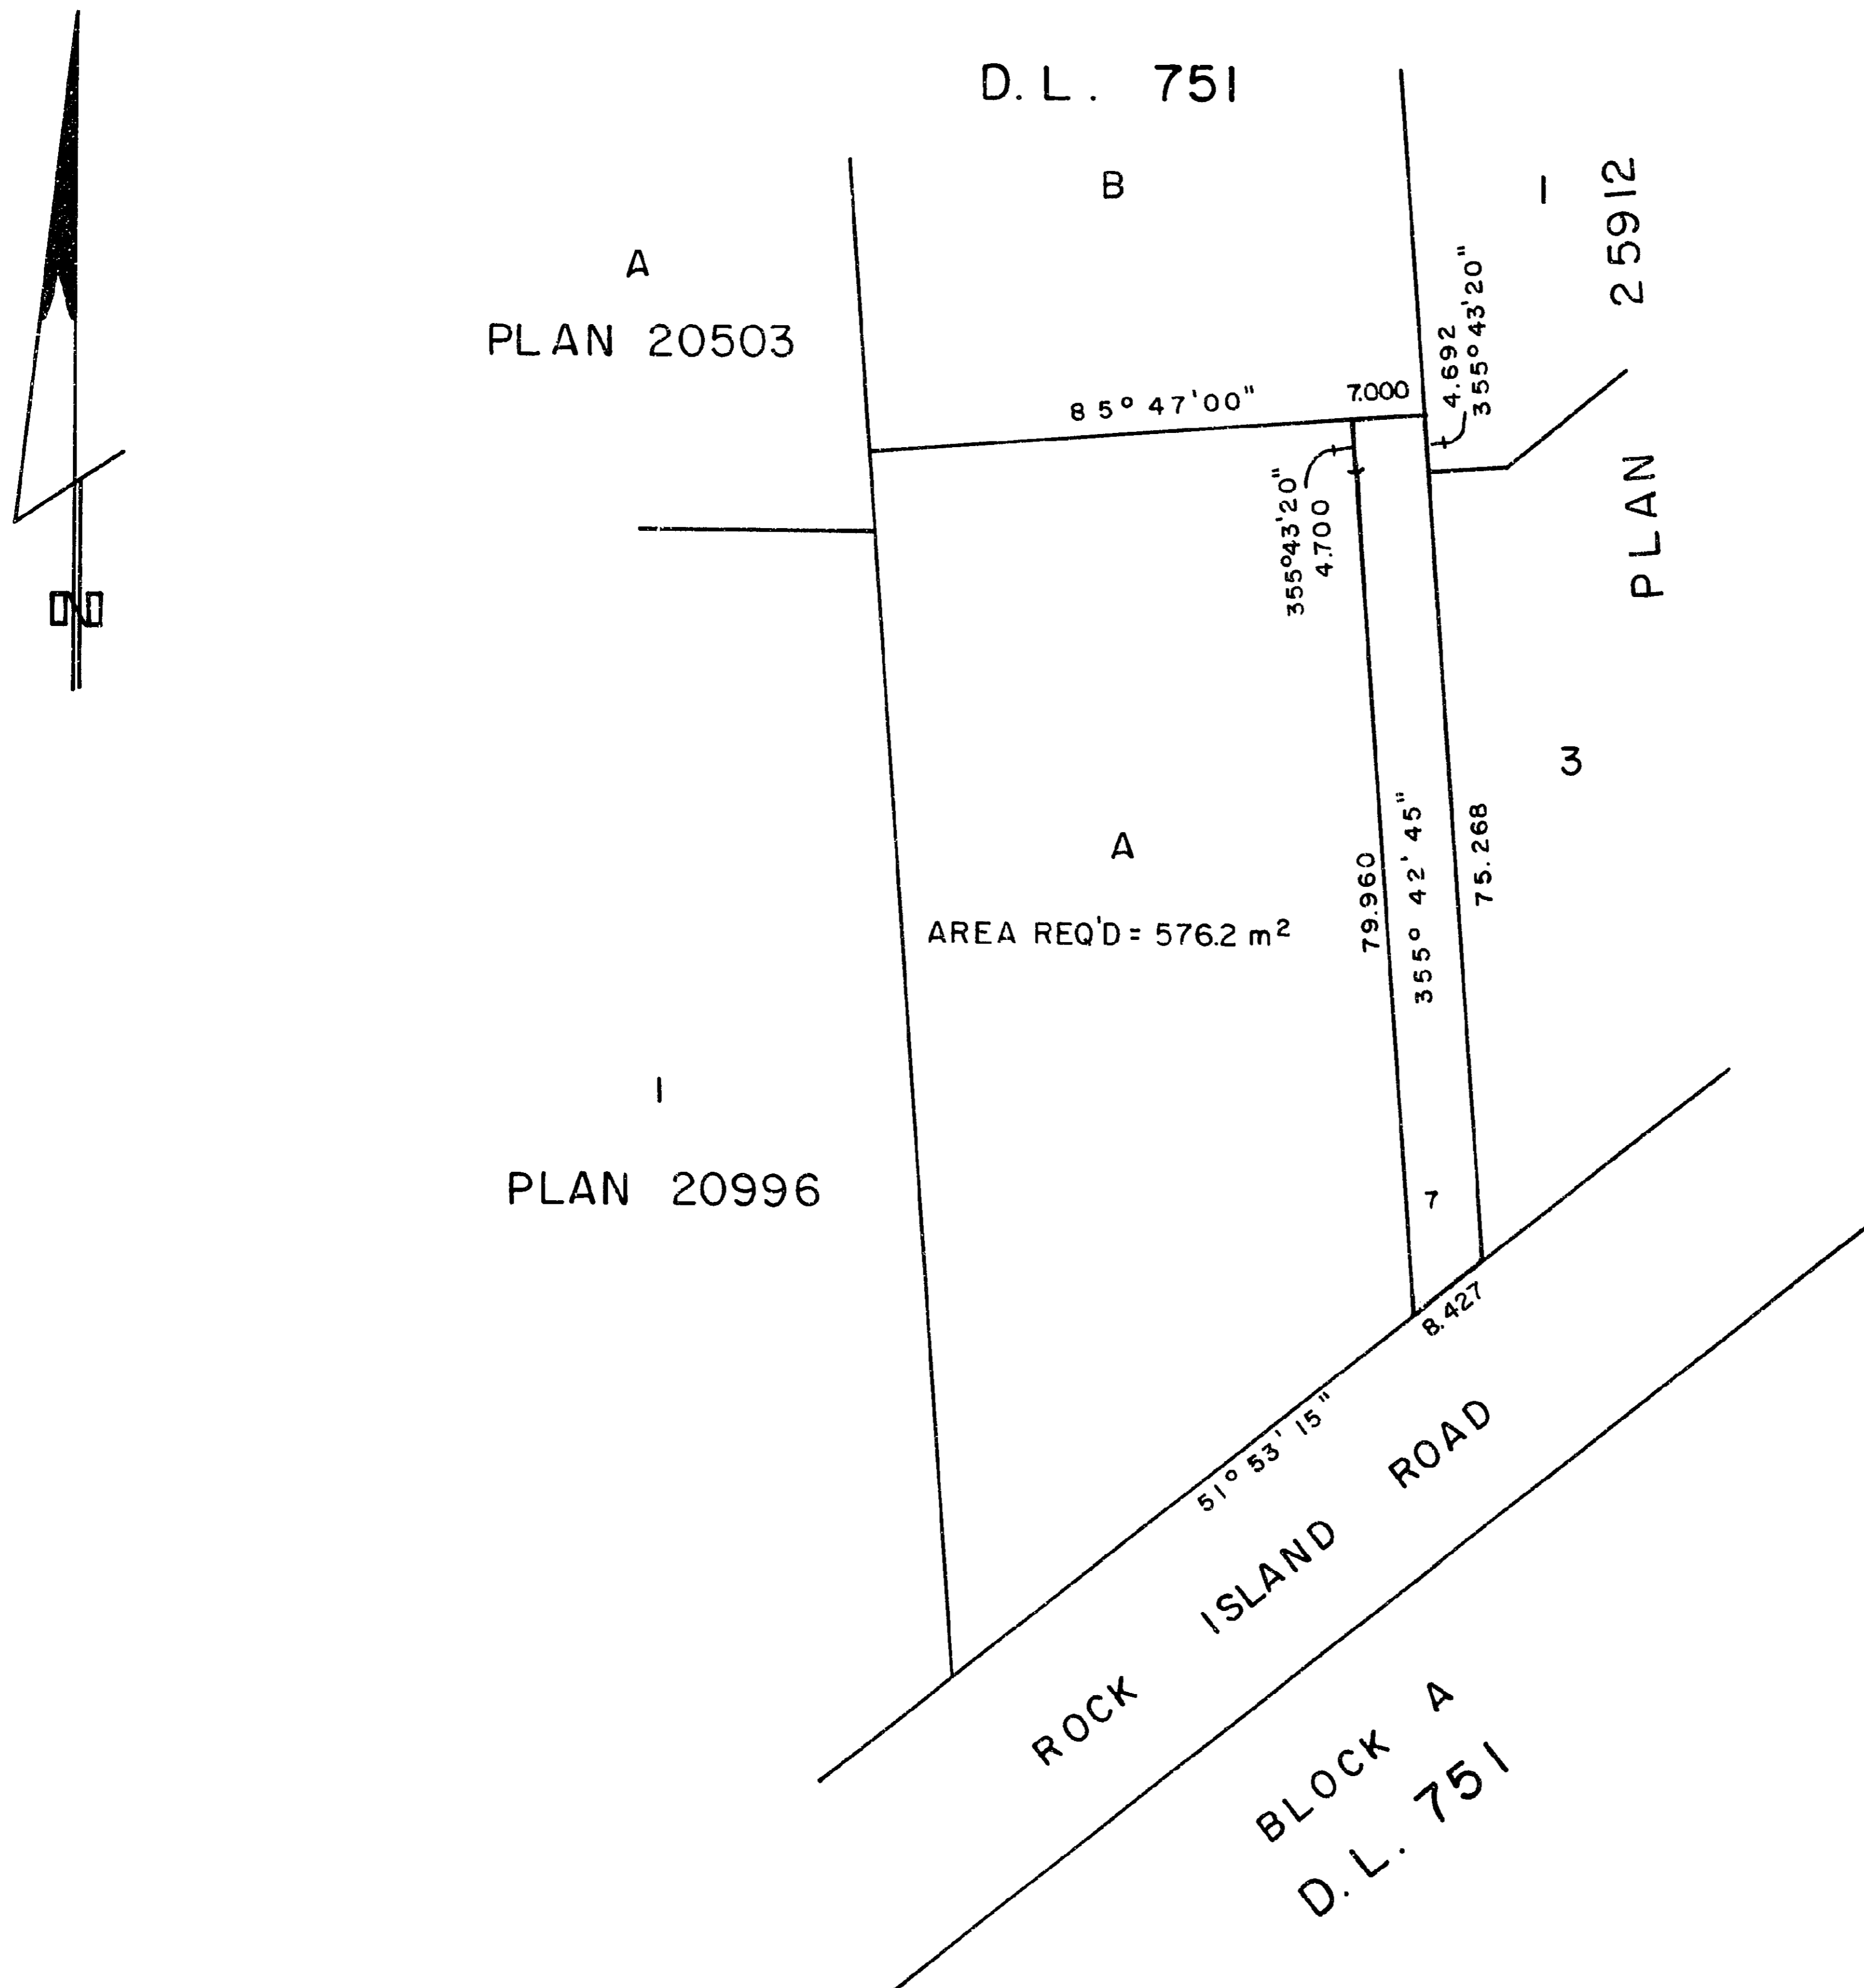

26-FF-226

EXPLANATORY PLAN OF EASEMENT THROUGH
LOT A, PLAN 28769
DISTRICT LOT 751
CARIBOO DISTRICT — BRITISH COLUMBIA

SCALE: 1 : 1000

NOTE: Bearings are astronomic, derived from the east boundary of Lot A, Plan 28769

PLAN No 28770

Deposited in the Land Title Office at Prince George, B.C. this 3rd day of Nov., 1982.

Registrar E. J. Raven per A

CERTIFIED CORRECT

According to information shown on Plan 28769
This 27 day of JUNE, 1982.

[Signature]
D. A. DUFFY, B.C. L.S.

This plan lies within the Fraser-Fort George Regional District.

W. D. USHER & ASSOCIATES
LAND SURVEYORS
PRINCE GEORGE — B.C.