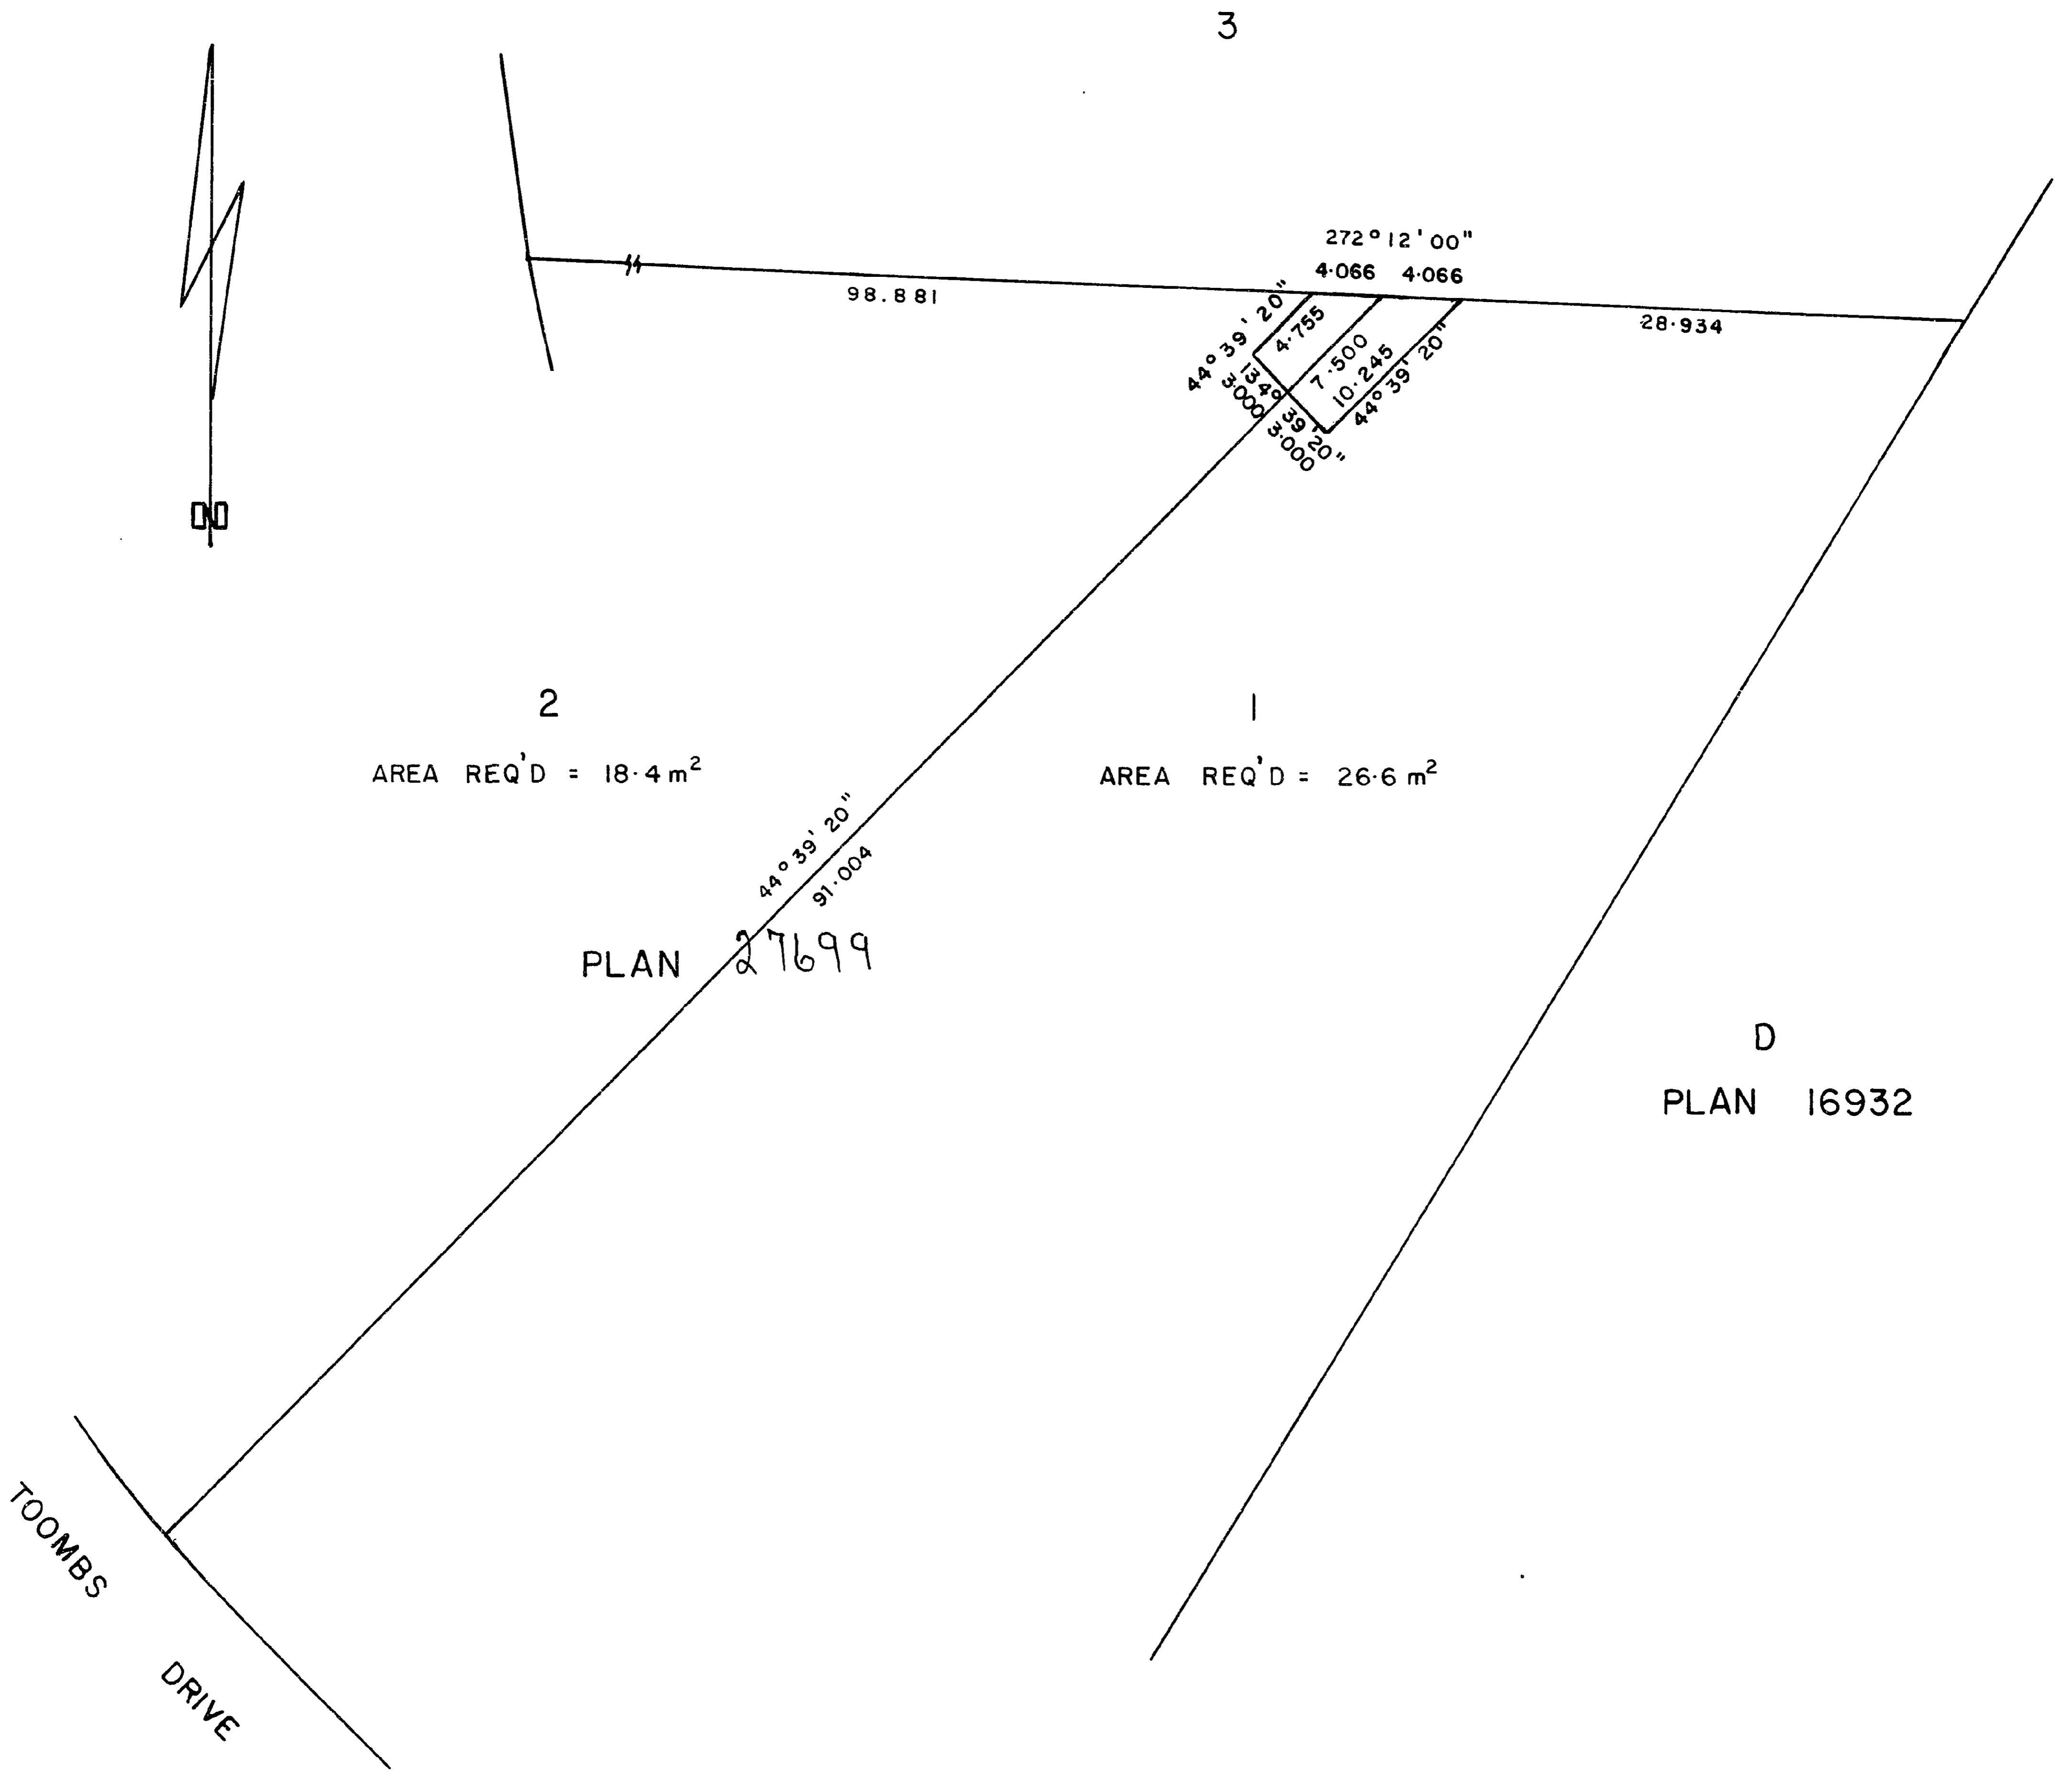

26

EXPLANATORY PLAN OF EASEMENT OVER
LOTS 1 & 2, PLAN 27699
DISTRICT LOT 2099
CARIBOO DISTRICT — BRITISH COLUMBIA
SCALE: 1:500

PLAN No 27670
Deposited in the Land Title
Office at Prince George, B.C.
this 24 day of Sept, 1981

NOTE: Bearings are astronomic, derived from the
southerly boundary of Lot 3, Plan 27699

E. J. Brown
Registrar

Certified Correct
this 31 day of July, 1981.

R. L. Johns
R. L. JOHNS, B.C.L.S.

This plan lies within the Fraser-Fort George
Regional District.