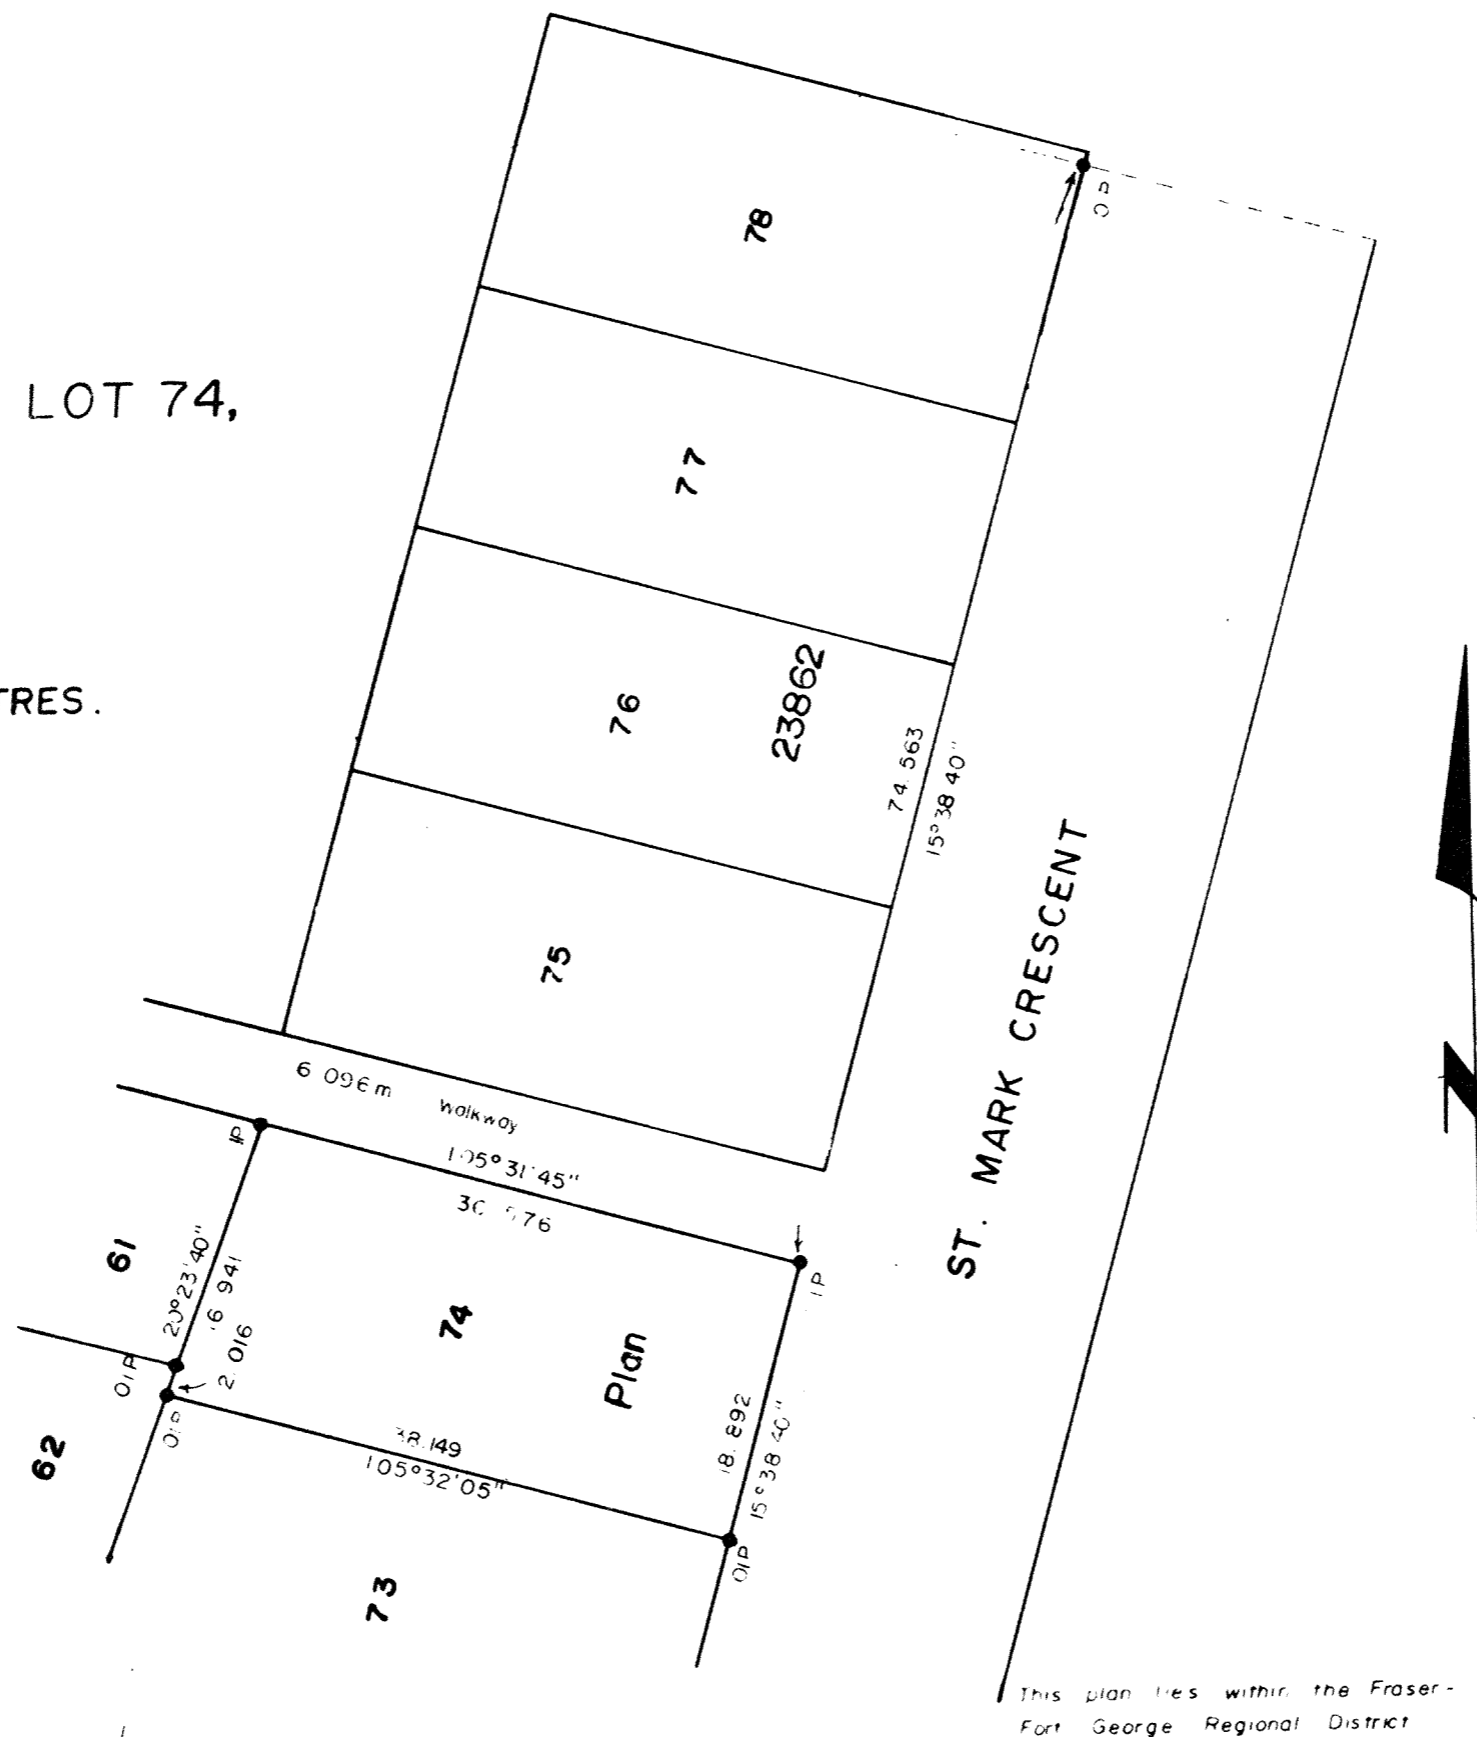

100000 (111)

PLAN NO. 25963

Deposited in the Land Title Office
at Prince George this 12 day of May 1980

POSTING PLAN OF LOT 74,
PLAN 23862,
DISTRICT LOT 2013,
CARIBOO DISTRICT.

SCALE: 1:500
ALL DISTANCES ARE IN METRES.

BEARINGS ARE ASTRONOMIC DERIVED
FROM PLAN 23862.

- IP B.C.L.S. IRON POST SET.
- DENOTES OLD

CERTIFIED CORRECT
THIS 2nd DAY OF MAY, 1980.

V. Bartell
V. BARTELL B.C.L.S.

This plan lies within the Fraser-Fort George Regional District