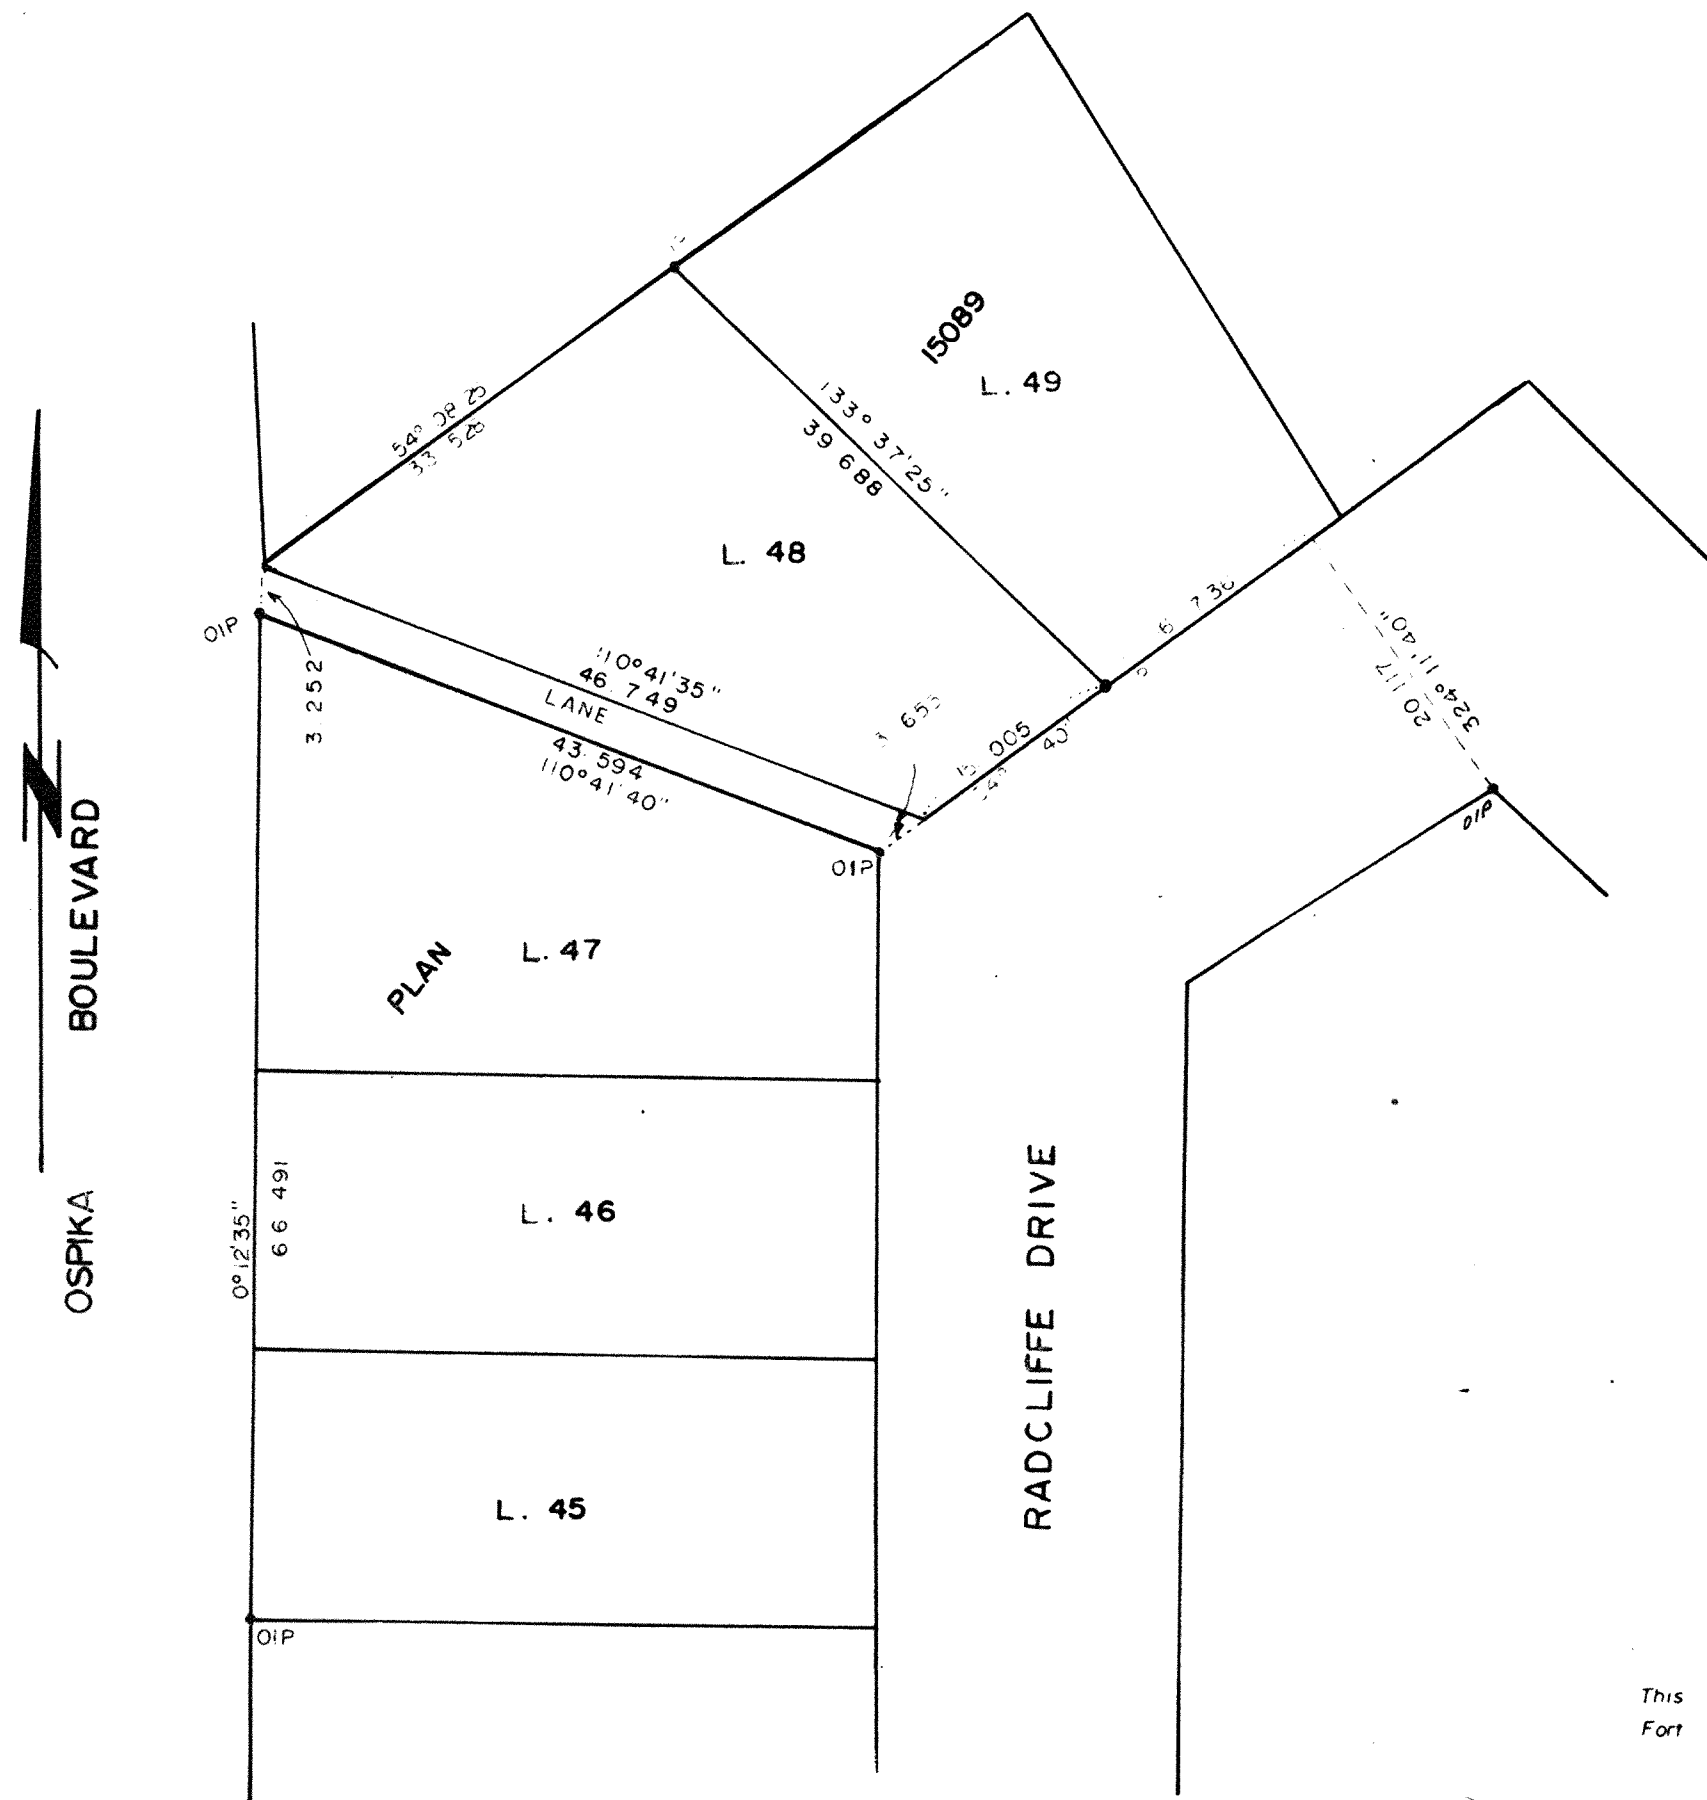

POSTING

PLAN NO. **25952**

Deposited in the Land Registry Office
at Prince George this 8 day of May 1980

POSTING PLAN OF PART OF
LOT 48, PLAN 15089,
DISTRICT LOT 1427,
CARIBOO DISTRICT.
SCALE = 1:500

BEARINGS ARE ASTRONOMIC DERIVED FROM
NORTH BOUNDARY OF LOT 47, PLAN 15089.

- I.P. STANDARD IRON POST
- O.I.P. OLD IRON POST.

CERTIFIED CORRECT
THIS 5th DAY OF MAY, 1980.

Vern Bartell
V. BARTELL B.C.L.S.

This plan lies within the Fraser-Fort George Regional District

McWILLIAM - WHYTE - GOBLE & ASSOCIATES
B.C. LAND SURVEYORS
PRINCE GEORGE - KAMLOOPS - SMITHERS
REF. NO. **80068**