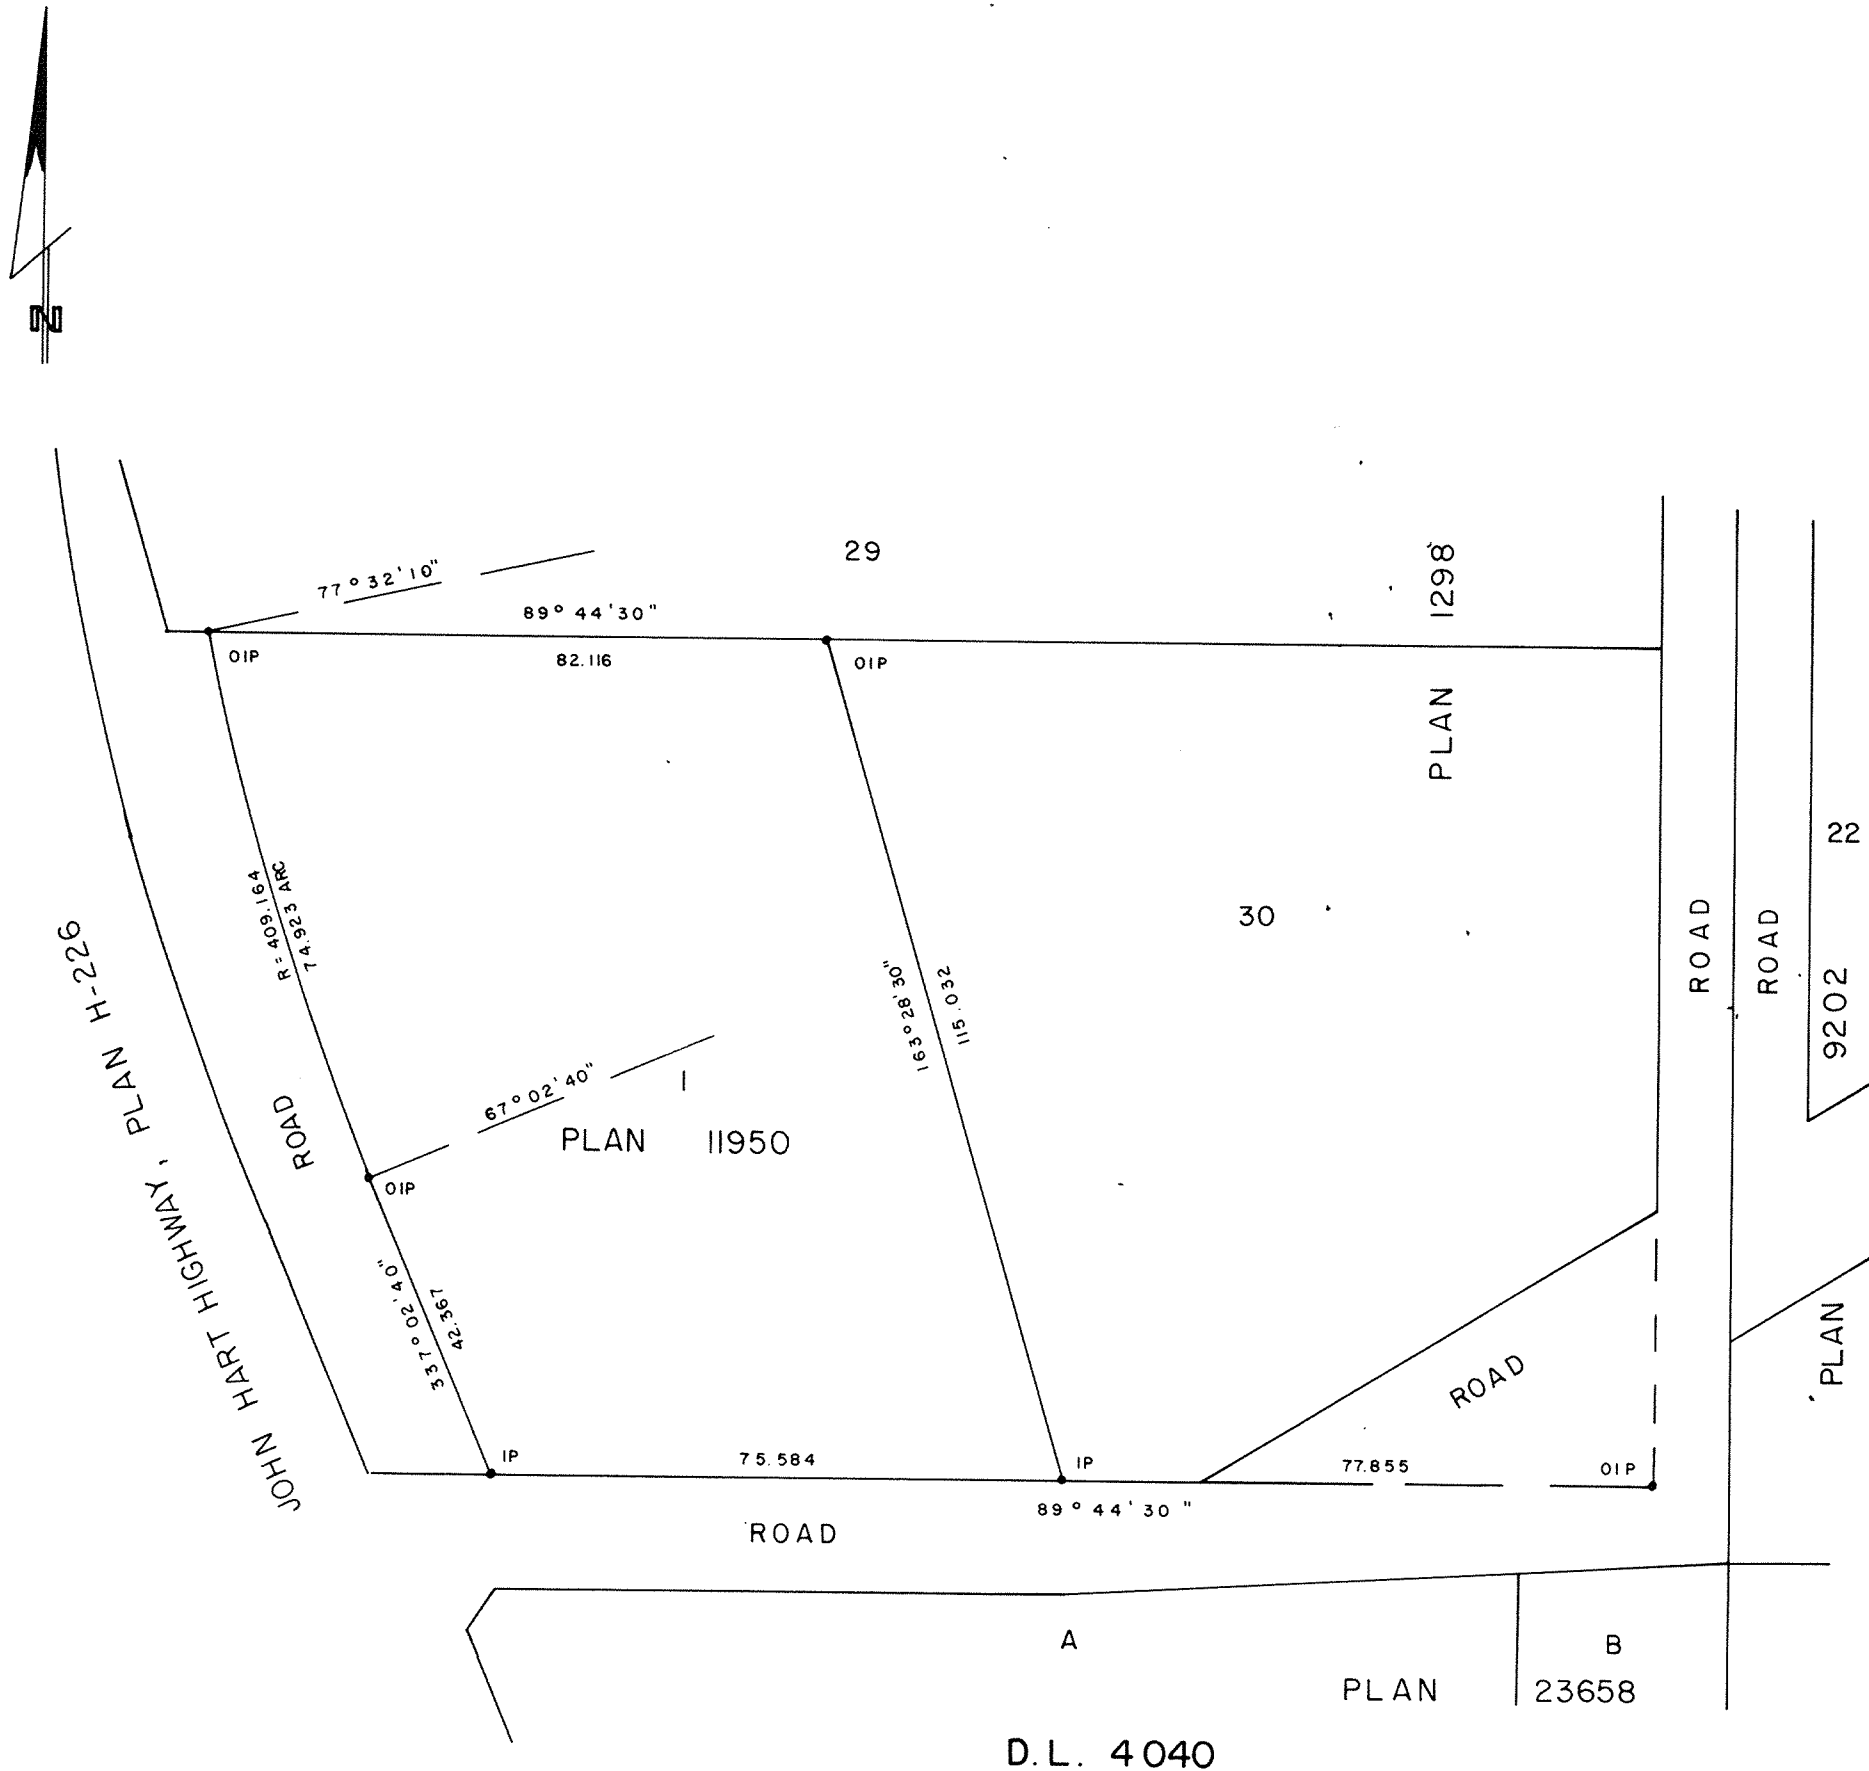

POSTING PLAN OF  
 LOT 1, PLAN 11950  
 DISTRICT LOT 4040  
 CARIBOO DISTRICT—BRITISH COLUMBIA

SCALE: 1 : 1000

NOTE: Bearings are astronomic, derived from the north boundary of Lot 1, Plan 11950.

LEGEND: •OIP denotes an old iron pin found.  
 •IP denotes an iron pin set.

PLAN N<sup>o</sup> **25907**

Deposited in the Land Title Office at Prince George, B.C. this 24<sup>th</sup> day of April, 1980

CERTIFIED CORRECT  
 This 10th day of March, 1980.

*[Signature]*  
 D. A. DUFFY, B.C.L.S.