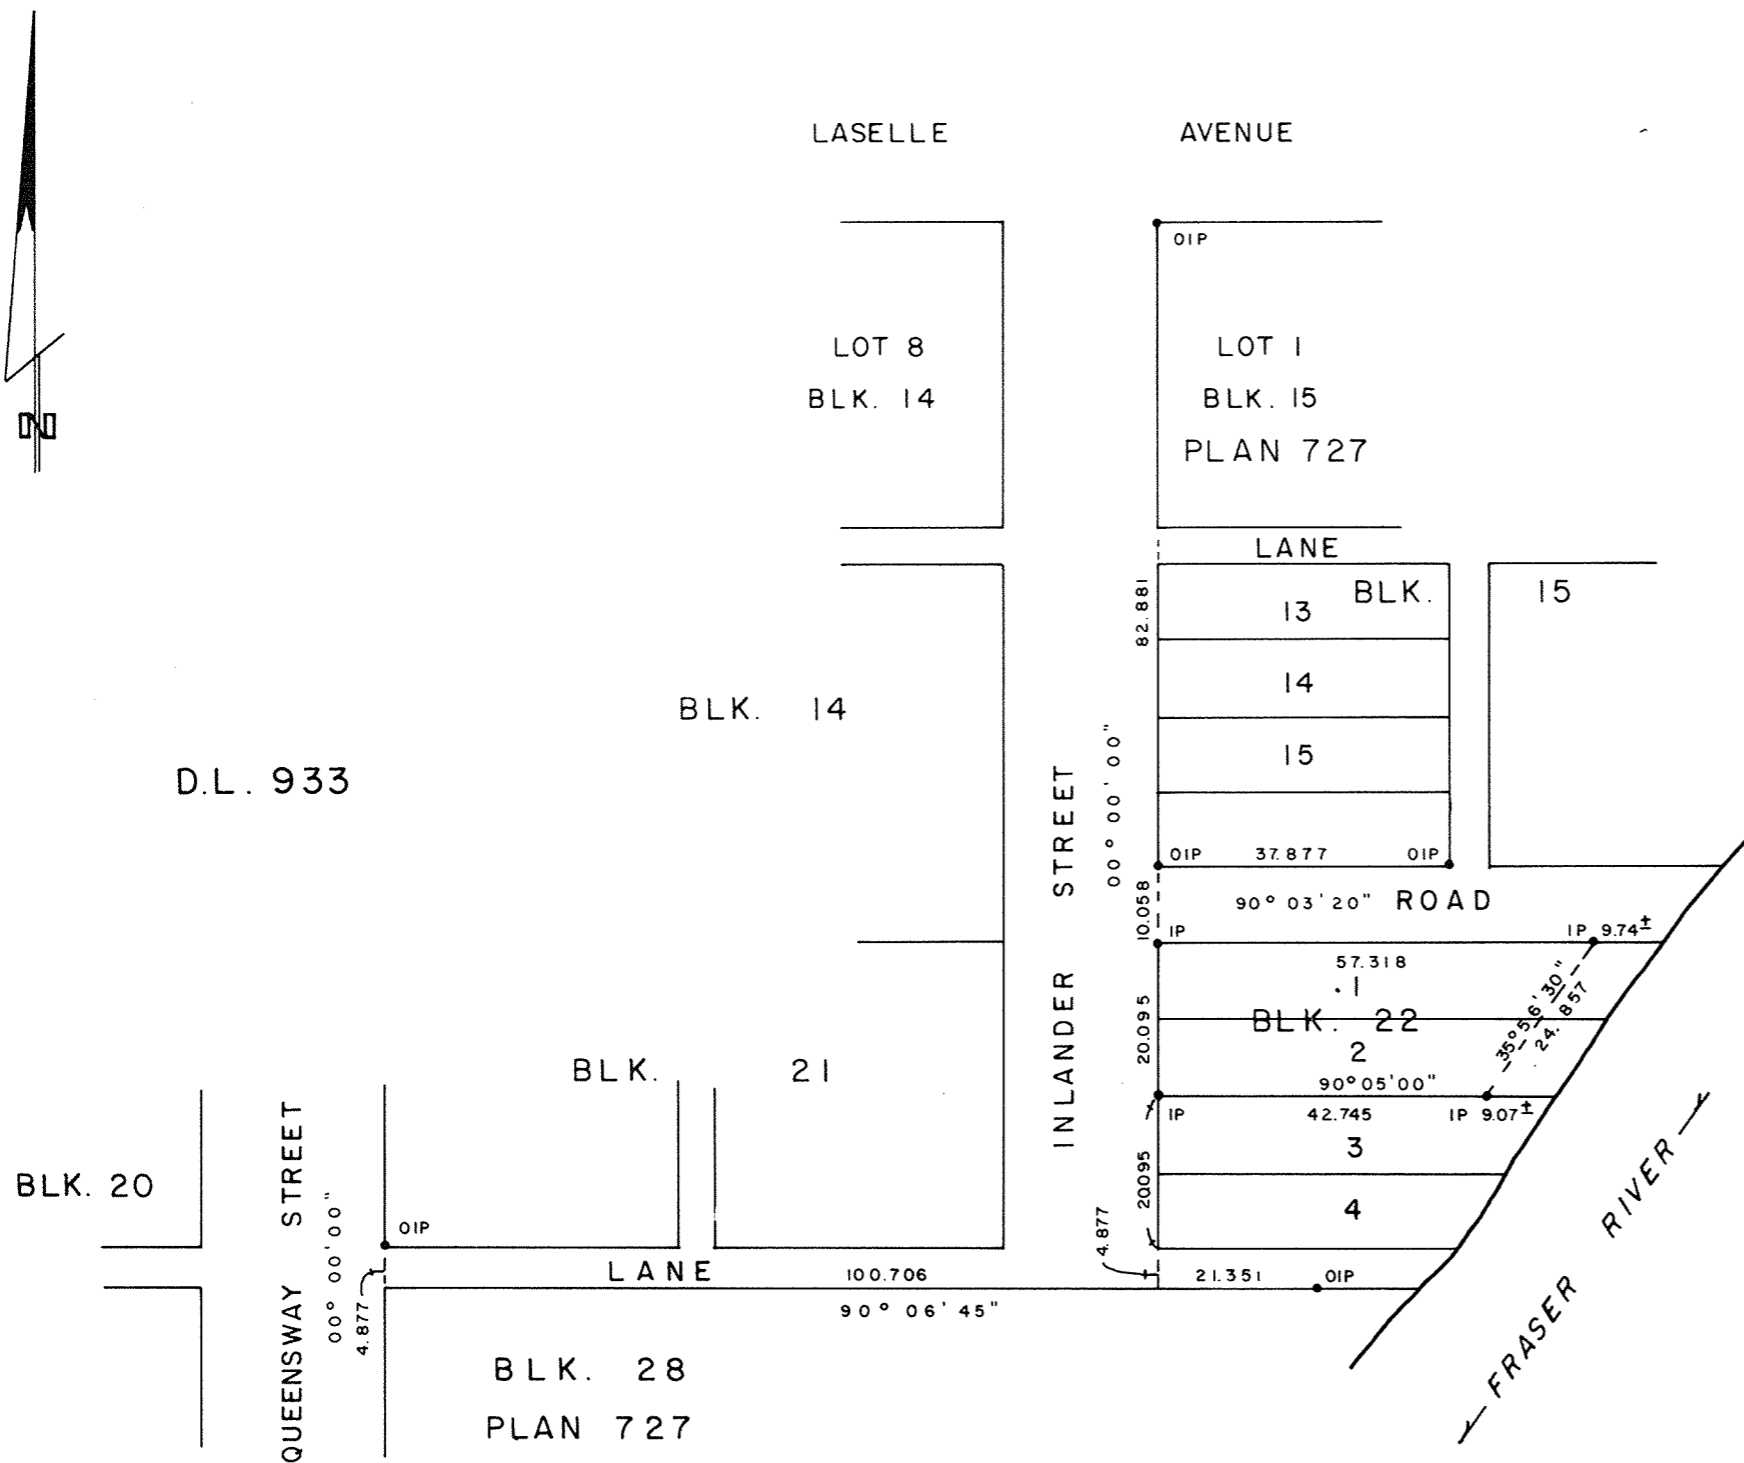

# POSTING

POSTING PLAN OF  
LOTS 1 & 2, BLOCK 22, PLAN 727  
DISTRICT LOT 933  
CARIBOO DISTRICT — BRITISH COLUMBIA

SCALE: 1 : 1000

NOTE: Bearings are astronomic, derived from the  
east boundary of Inlander Street, Plan 727.

LEGEND: • OIP denotes an old iron pin found.  
• IP denotes an iron pin set.

PLAN N<sup>o</sup> **25902**

Deposited in the Land Title  
Office at Prince George, B.C. this  
23rd day of April, 1980.

*E. J. Raven*  
Registrar  
per *E. M.*

CERTIFIED CORRECT

This 2<sup>nd</sup> day of April, 1980.

*D.A. Duffy*  
D.A. DUFFY, B.C.L.S.

This plan lies within the Fraser-Fort George  
Regional District.

W.D. USHER & ASSOCIATES  
LAND SURVEYORS  
PRINCE GEORGE — B.C.  
NF 12 11612