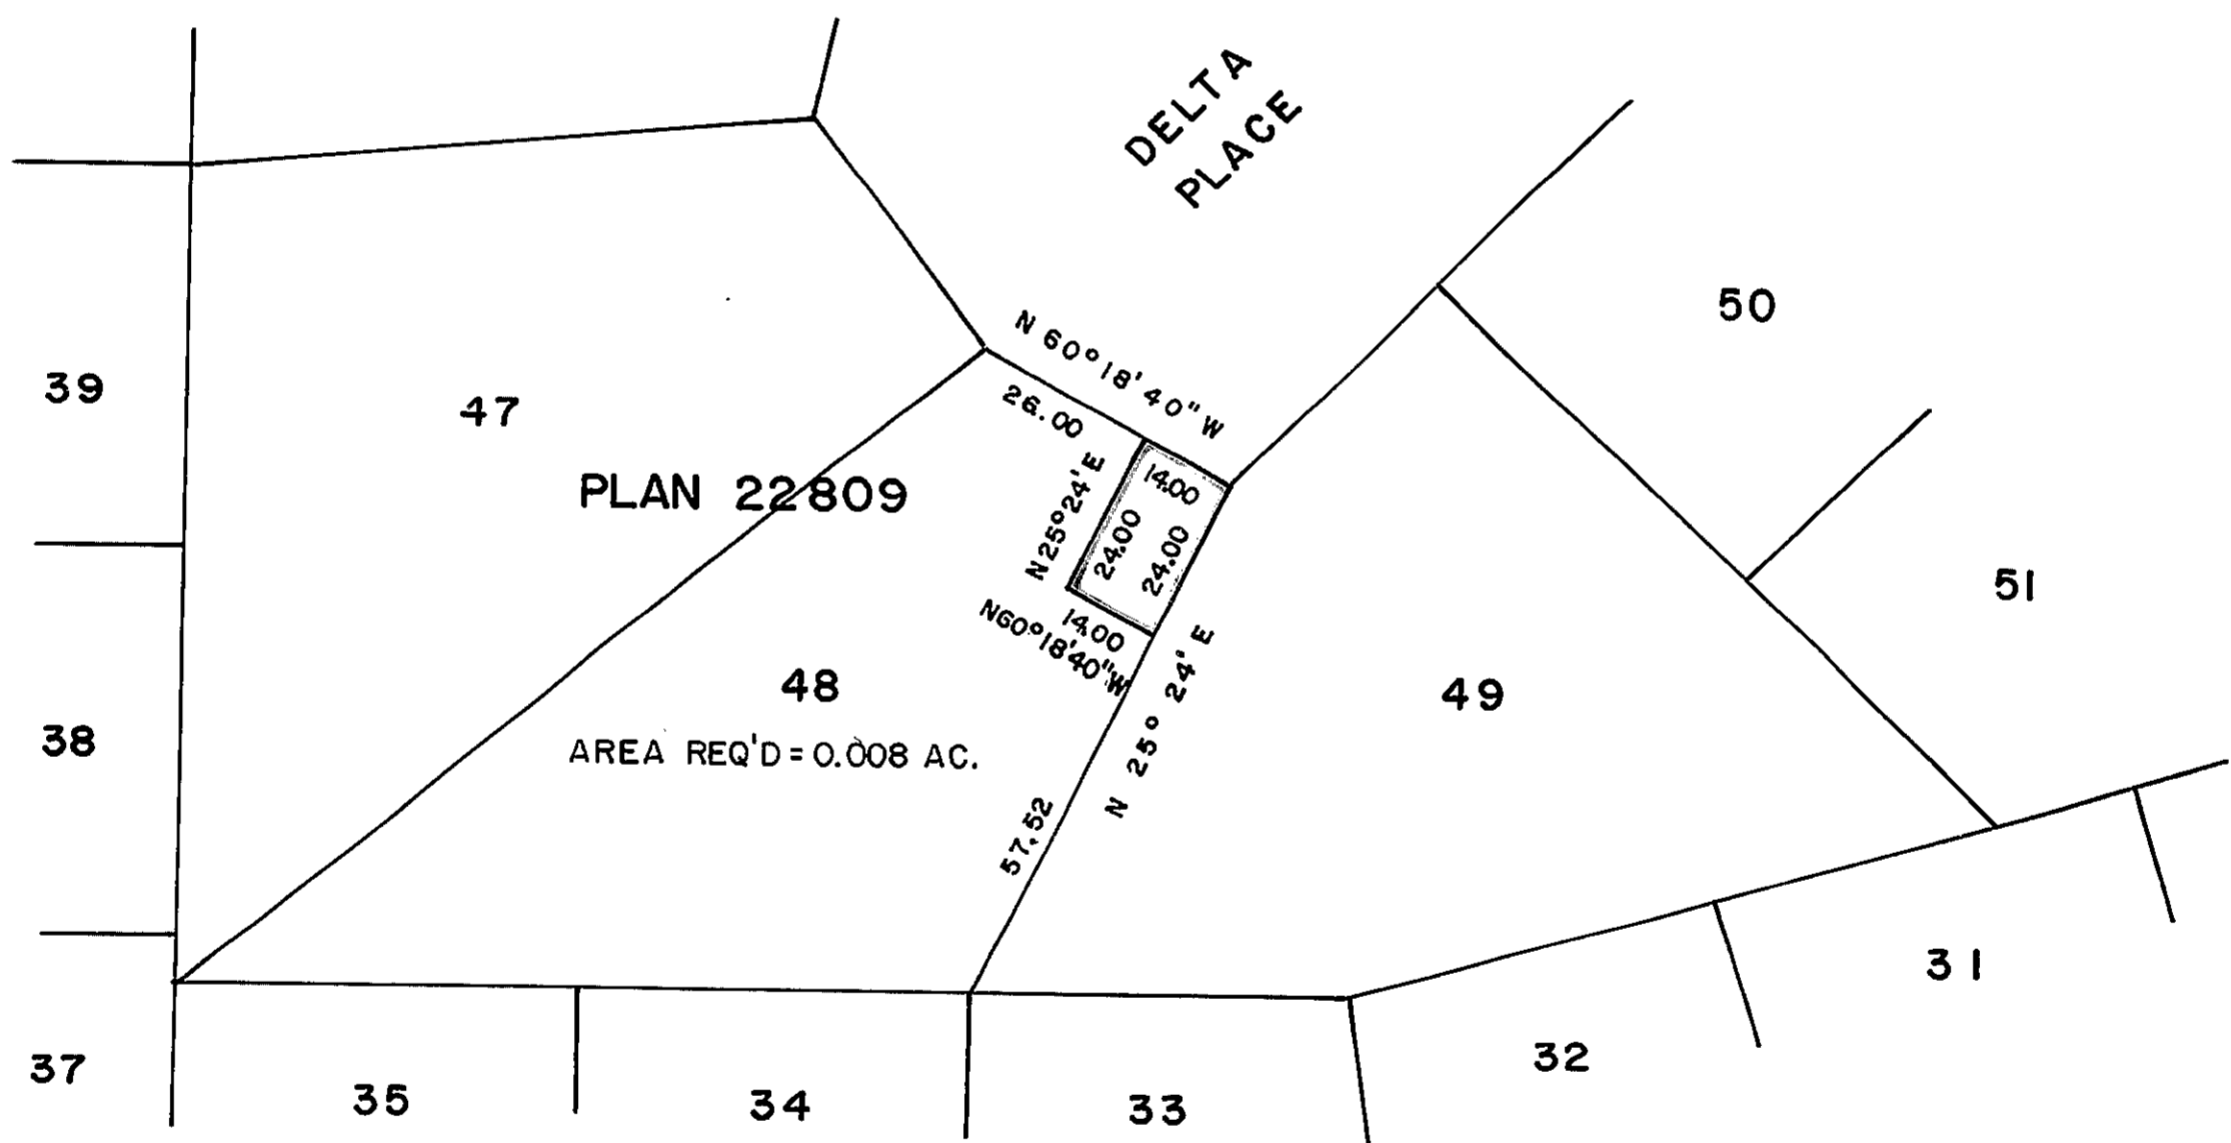

26-FF

21.9.12.

EXPLANATORY PLAN OF
EASEMENT THROUGH PART OF
LOT 48, PLAN 22809
DISTRICT LOT 2507
CARIBOO DISTRICT - BRITISH COLUMBIA
SCALE: 1" = 40'

PLAN No 24359
Deposited in the Land Registry
Office at Prince George, B.C. this
29 day of SEPT, 1978

E. T. SCHOOLEY
Registrar

CERTIFIED CORRECT
This 29 day of SEPT, 1978.

D.A. DUFFY
D.A. DUFFY, B.C. S.

This plan lies within the Fraser-Fort
George Regional District.

W.D. USHER & ASSOCIATES
LAND SURVEYORS
PRINCE GEORGE - B.C.
KQ 66 10206