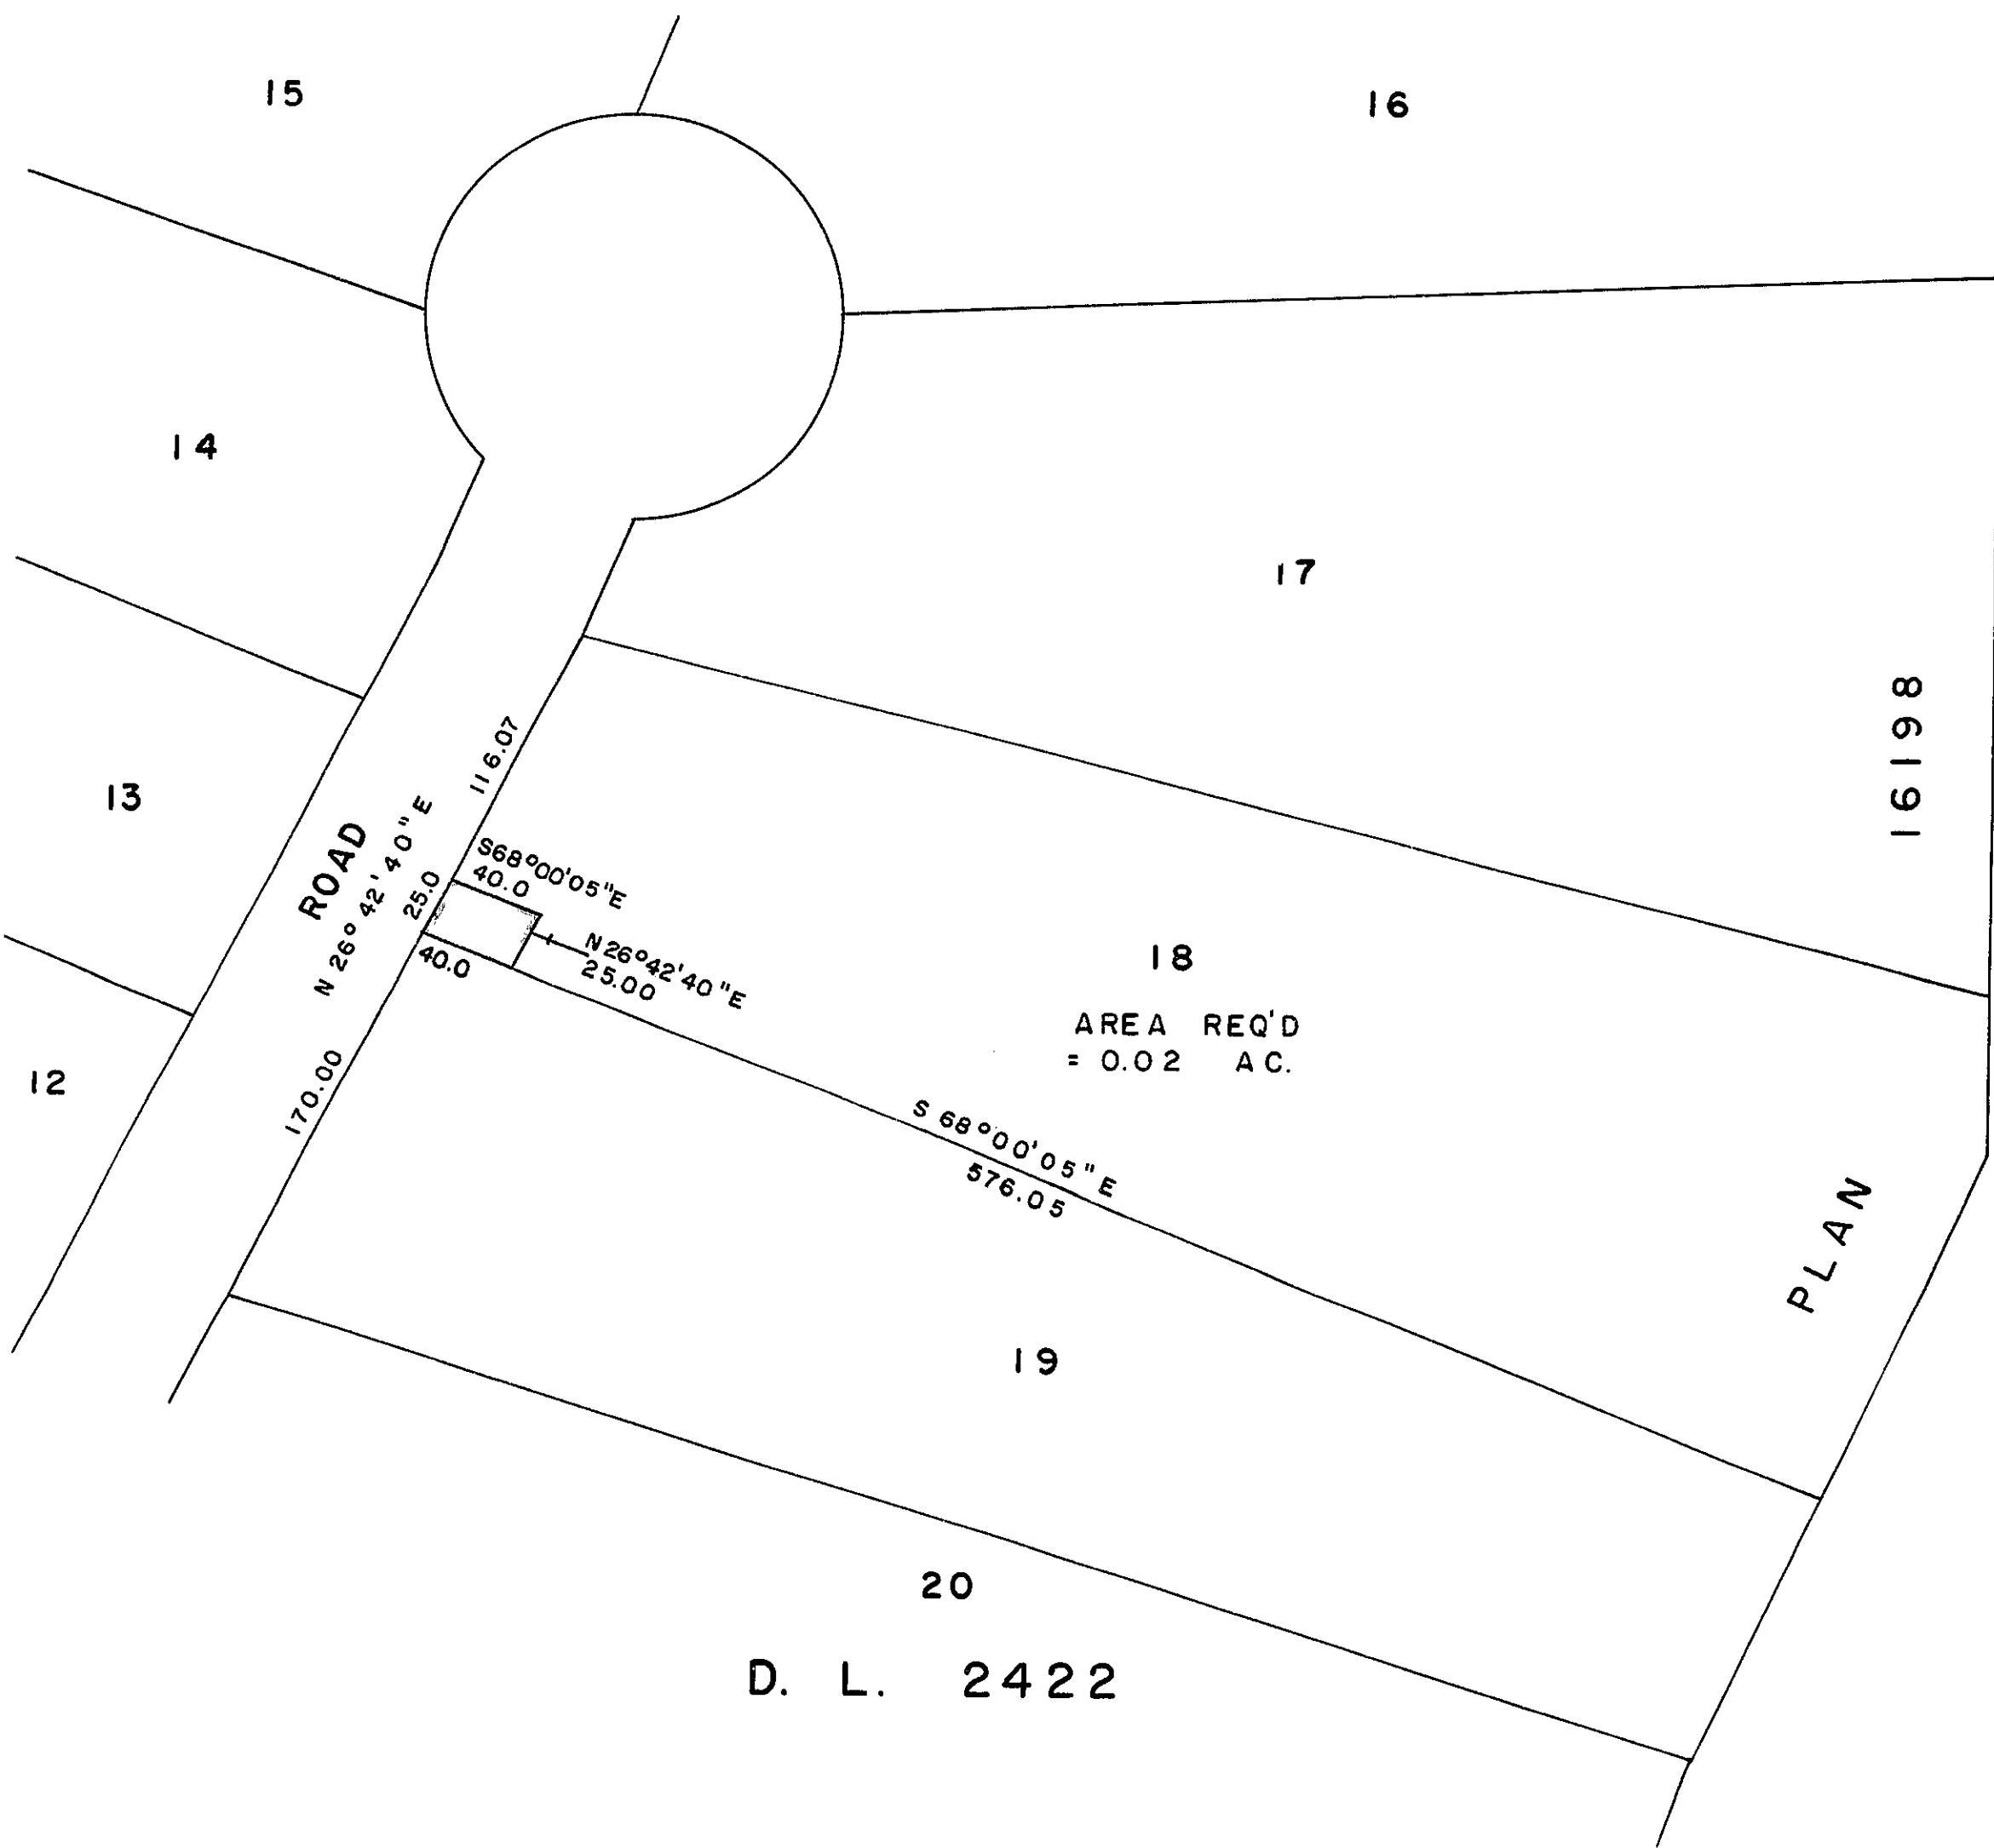

# 26-FF

EXPLANATORY PLAN OF EASEMENT THROUGH  
LOT 18, PLAN 16198  
DISTRICT LOT 2422  
CARIBOO DISTRICT - BRITISH COLUMBIA

SCALE: 1" = 100'

PLAN No 24 248  
Deposited in the Land Registry  
Office at Prince George, B.C. this  
21 day of AUGUST, 1978.

E.T. SCHOOLEY  
Registrar

Per: LS

CERTIFIED CORRECT  
According to information shown  
on Plan 16198.  
This 22 day of April, 1977.

D.A. DUFFY  
D.A. DUFFY, B.C. L.S.

This plan lies within the Fraser-Fort George  
Regional District.