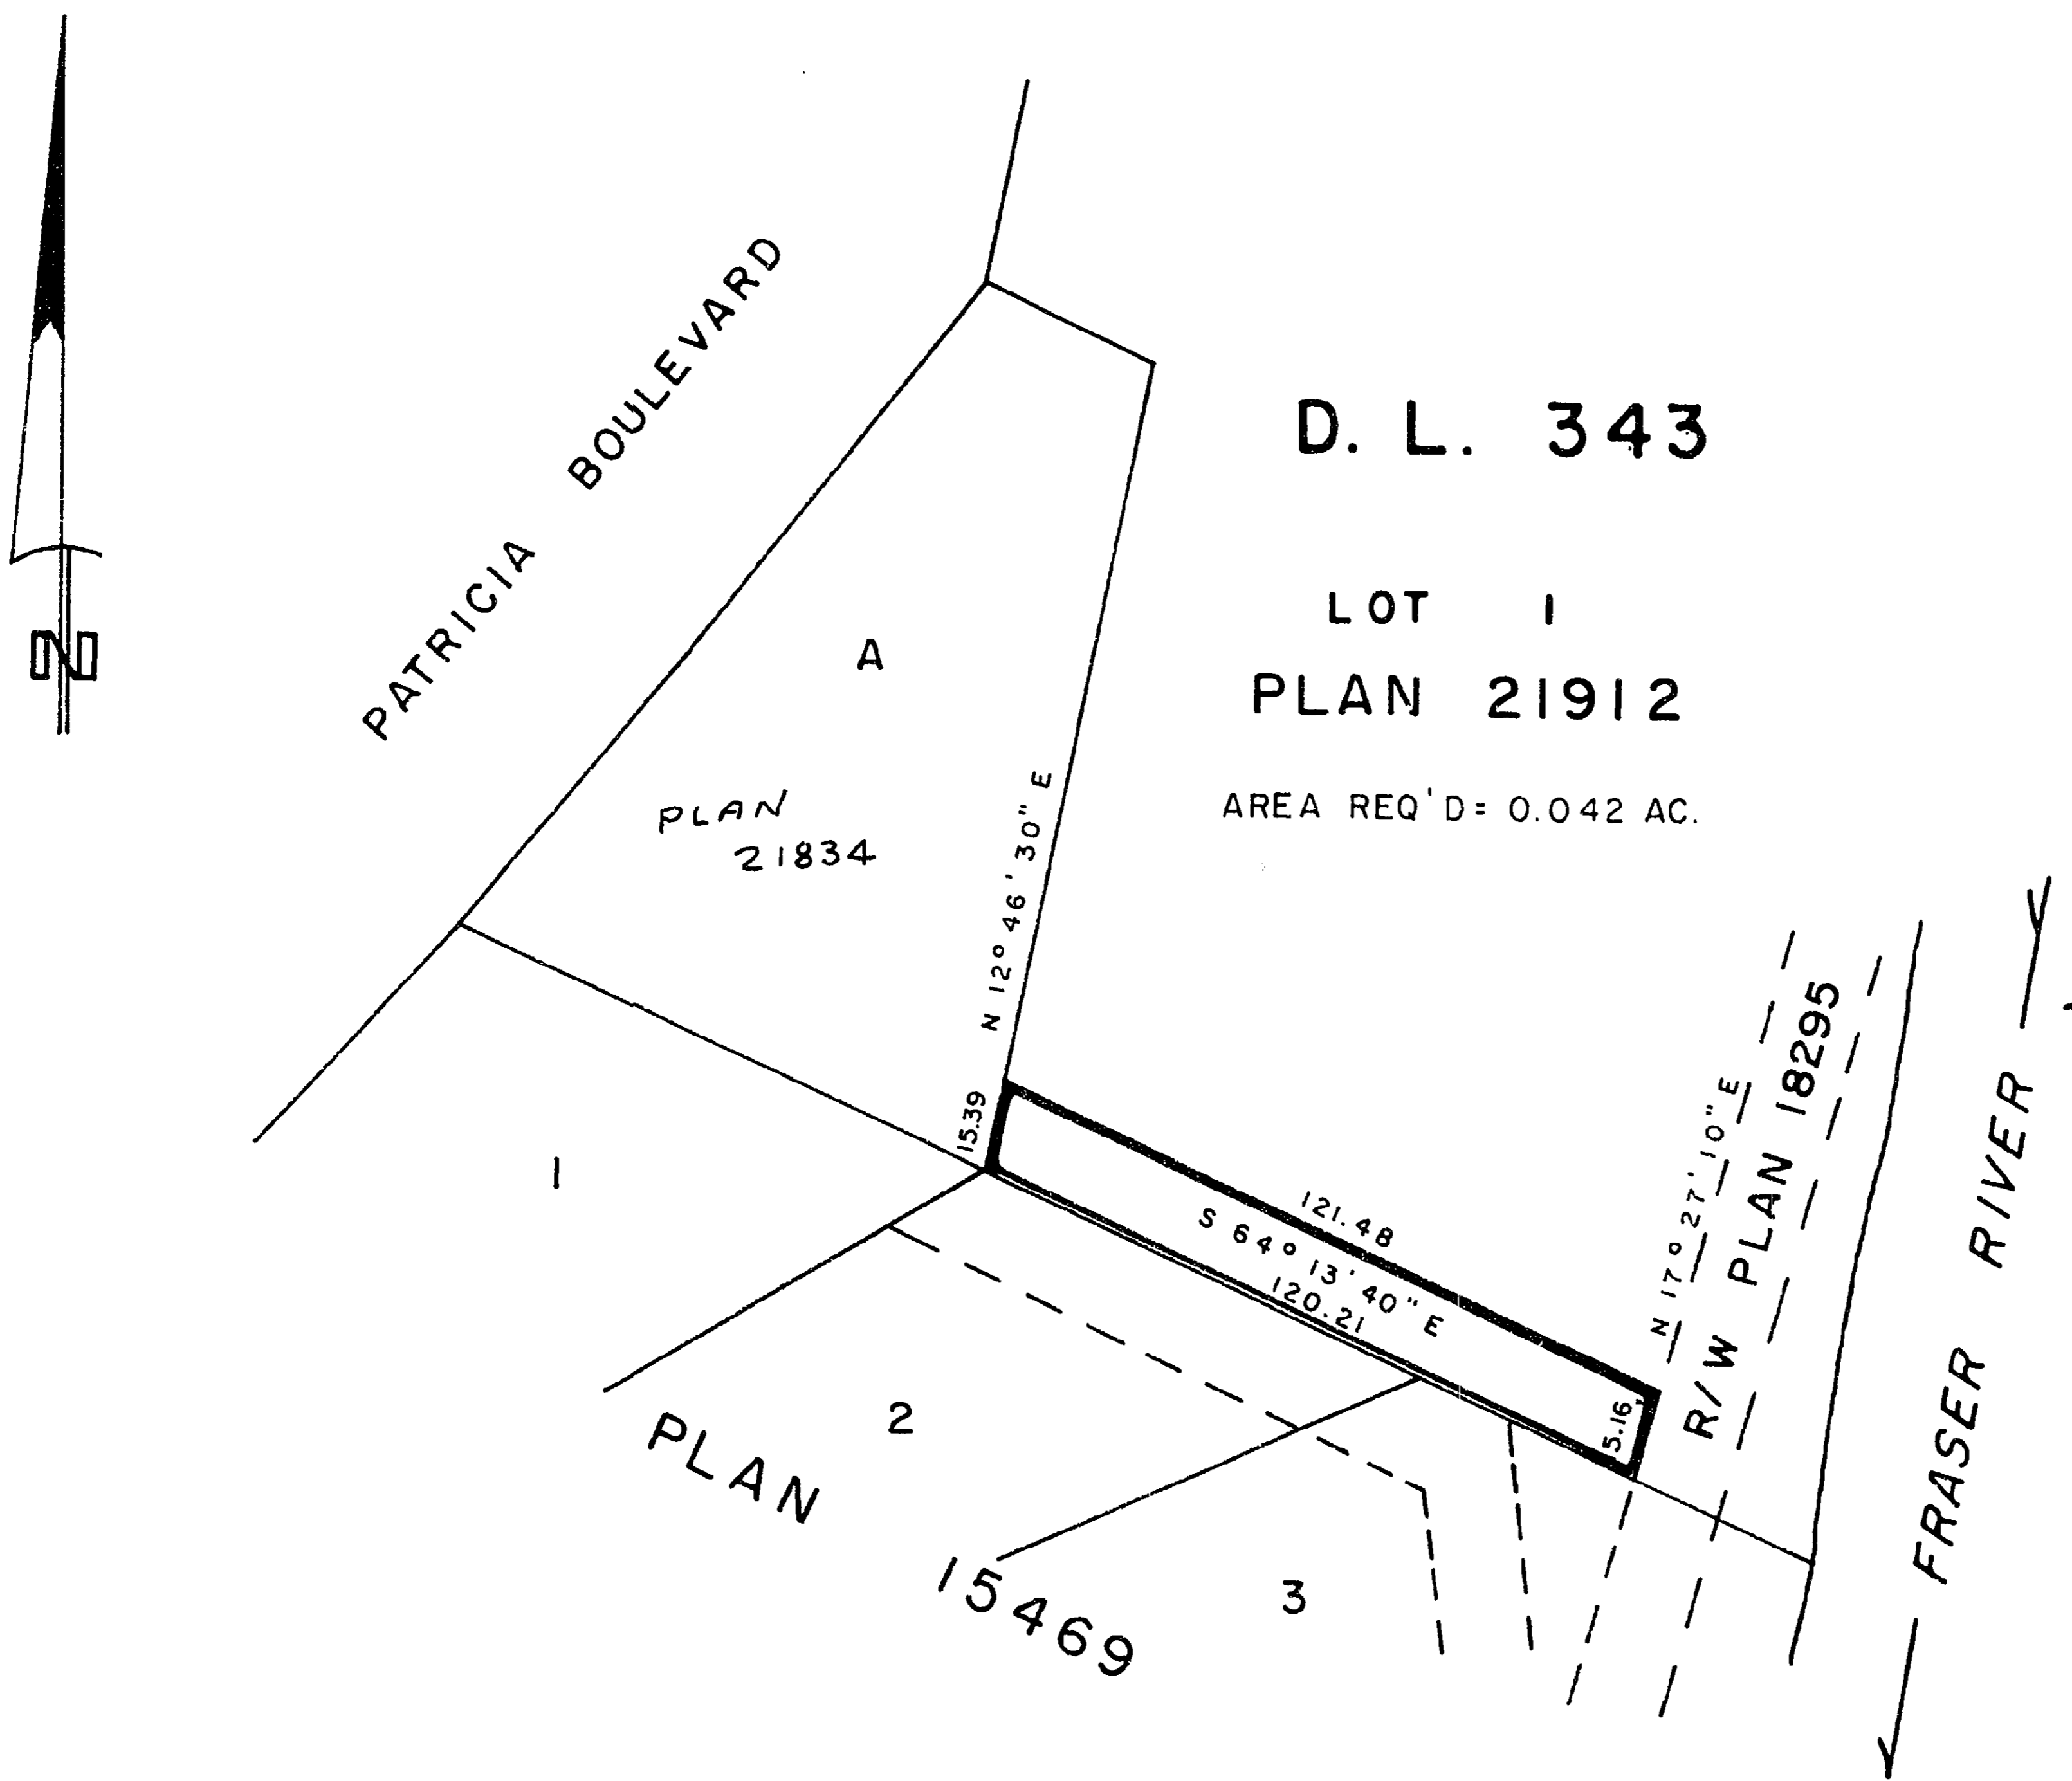

A-26

EXPLANATORY PLAN OF EASEMENT THROUGH
LOT 1, PLAN 21912
DISTRICT LOT 343
CARIBOO DISTRICT - BRITISH COLUMBIA

SCALE: 1" = 50'

PLAN No 22726

Deposited in the Land Registry
Office at Prince George, B.C. this
31 day of May, 1976.

"E. T. Schooley"
Registrar pu: cp

CERTIFIED CORRECT

According to plans of record in the
Prince George Land Registry Office.
This 30 day of August, 1974.

[Signature]
D. A. DUFFY, B.C. L.S.

W. D. USHER & ASSOCIATES
LAND SURVEYORS
PRINCE GEORGE — B.C.