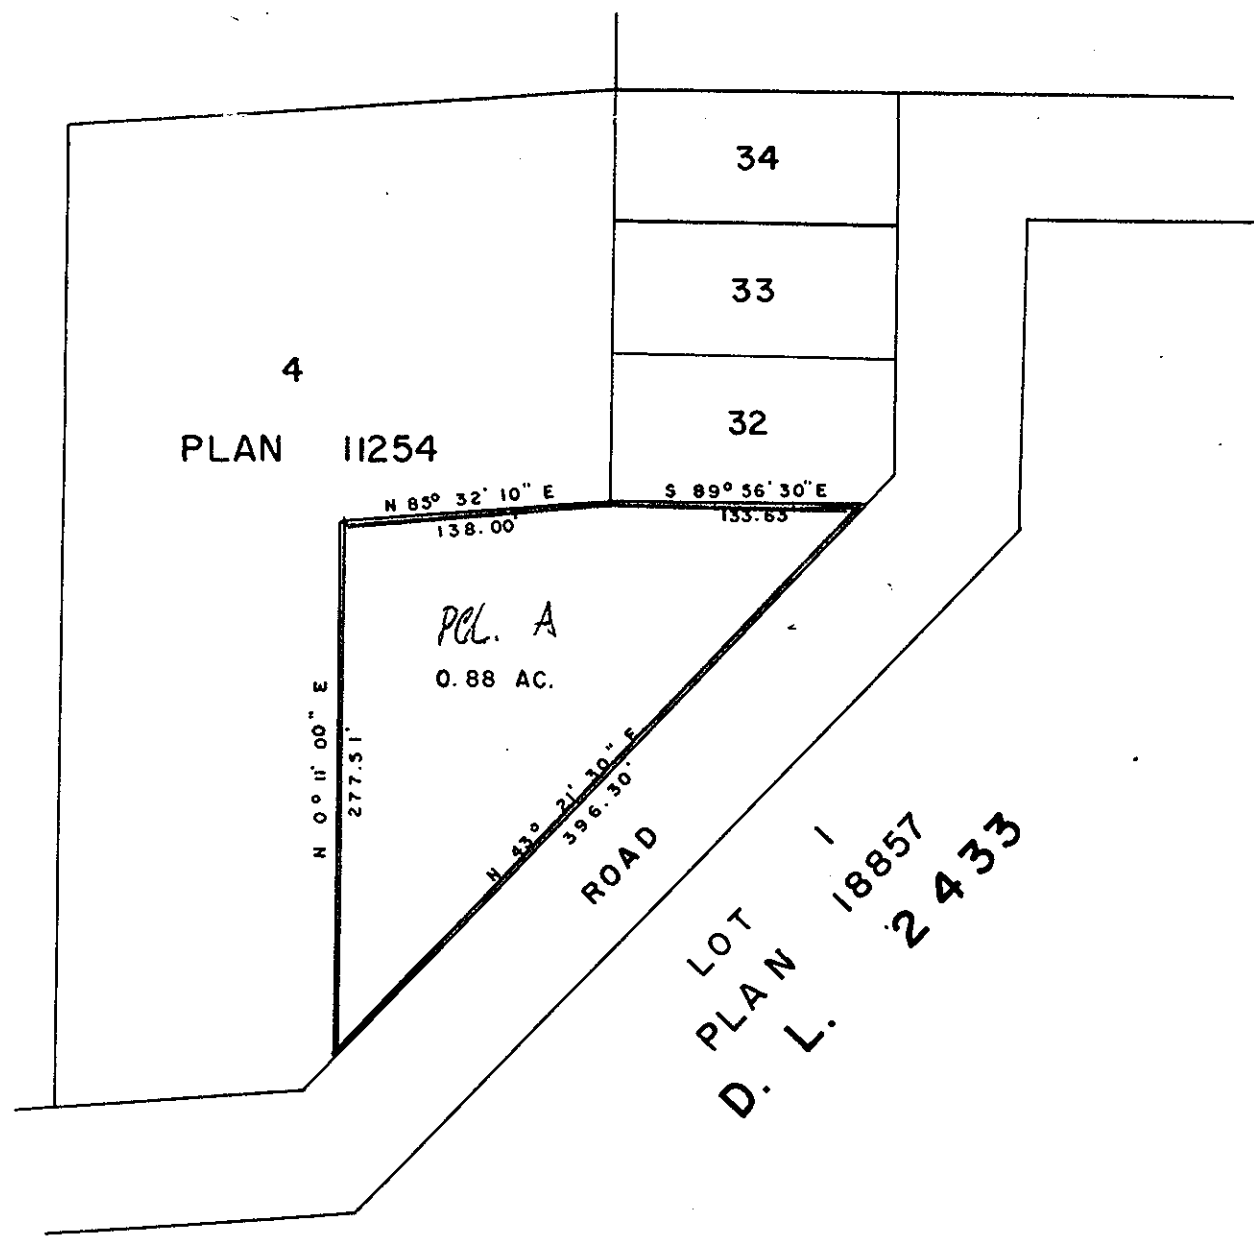

PLAN N^o 21807
Deposited in the Land Registry
Office at Prince George, B.C. this
8 day of Nov, 1974

E.I. Schooley
Registrar

CONTRIBUTION
EXPLANATORY PLAN OF PART OF
LOT 1 - PLAN 18857
DISTRICT LOT 2433
CARIBOO DISTRICT - BRITISH COLUMBIA

SCALE: 1" = 100'

CERTIFIED CORRECT

According to measurements
shown on Plan 18857.
This 8 day of August, 1974

[Signature]
D.A. DUFFY, B.C.L.S.

This plan lies within the
Fraser-Fort George Regional District.