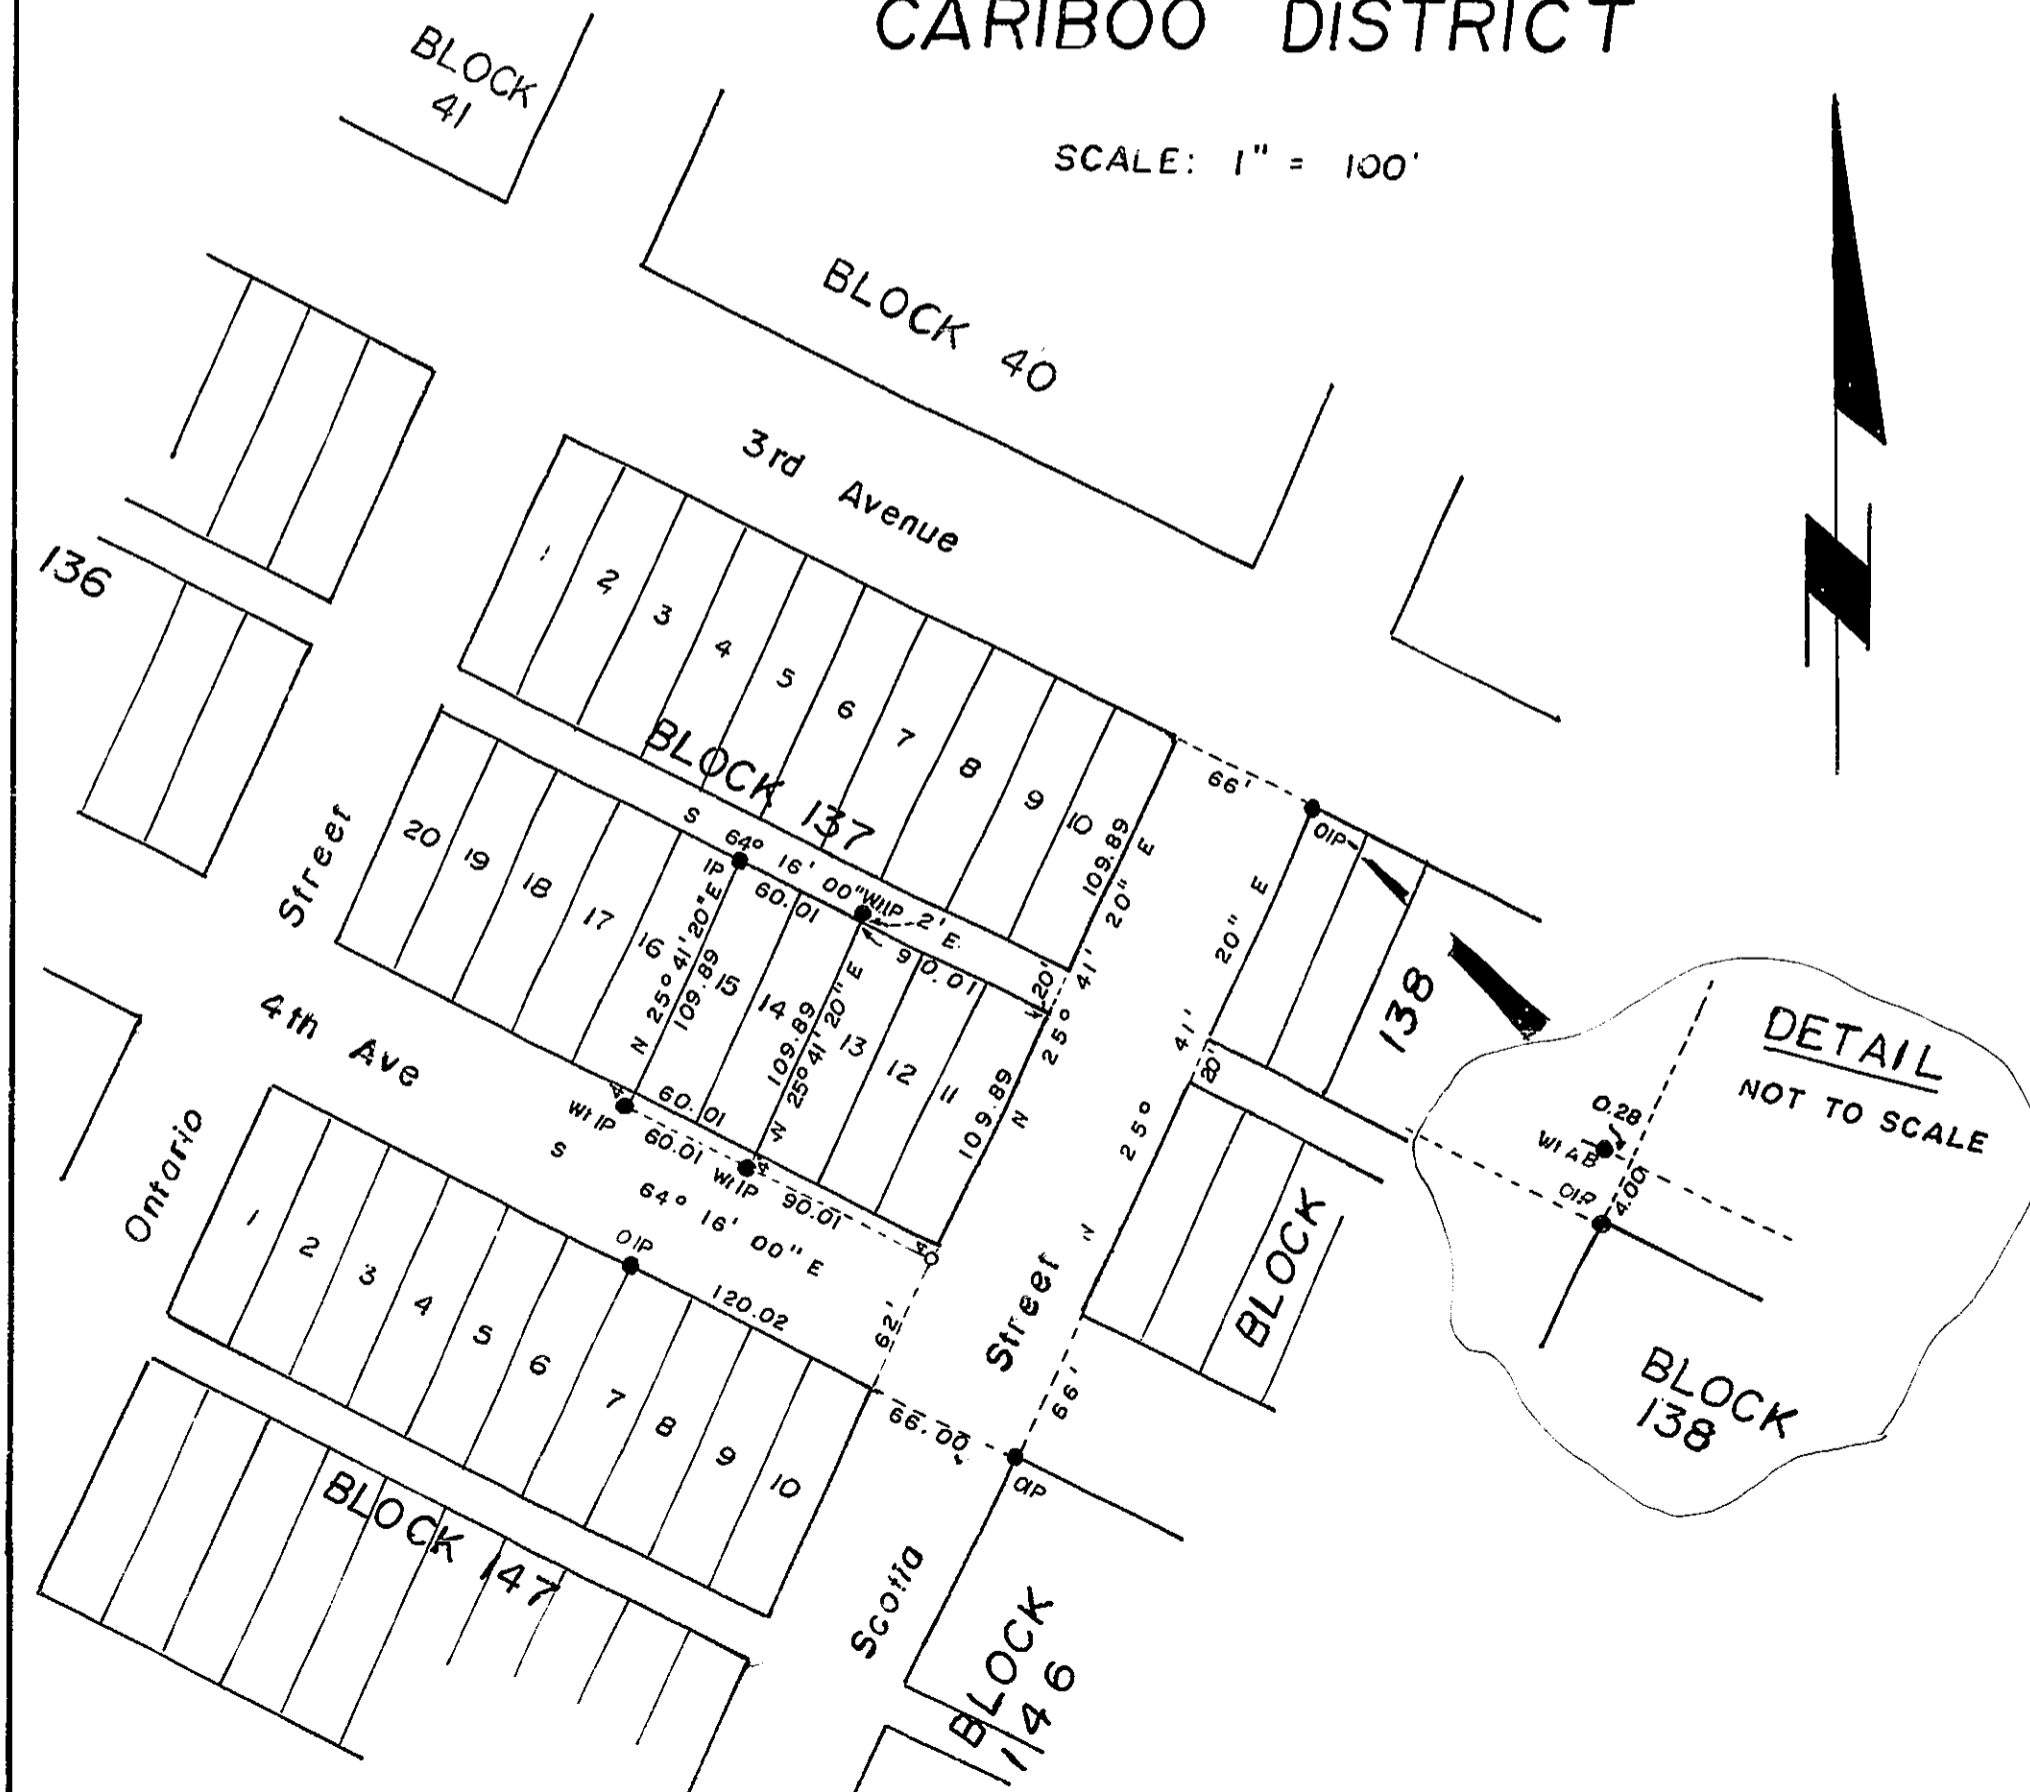

PLAN of POSTING
of SOUTH EASTERLY BDY. of LOT 14 &
NORTH WESTERLY BDY. of LOT 15
BLOCK 137, PLAN 1268, D.L. 343
CARIBOO DISTRICT

PLAN NO. : 21 544

Deposited in the Land Registry Office at
Prince George, this 31 day of MAY 1974

SCALE: 1" = 100'

Bearings are astronomic, derived
from Plan 21234

- OIP-----Old Iron Post
- WtIP-----Witness Iron Post

CERTIFIED CORRECT
this 22th day of May 1974

Dale S. Keown
D. Keown, B.C.L.S.

THIS PLAN LIES WITHIN
THE FRASER - FORT GEORGE
REGIONAL DISTRICT