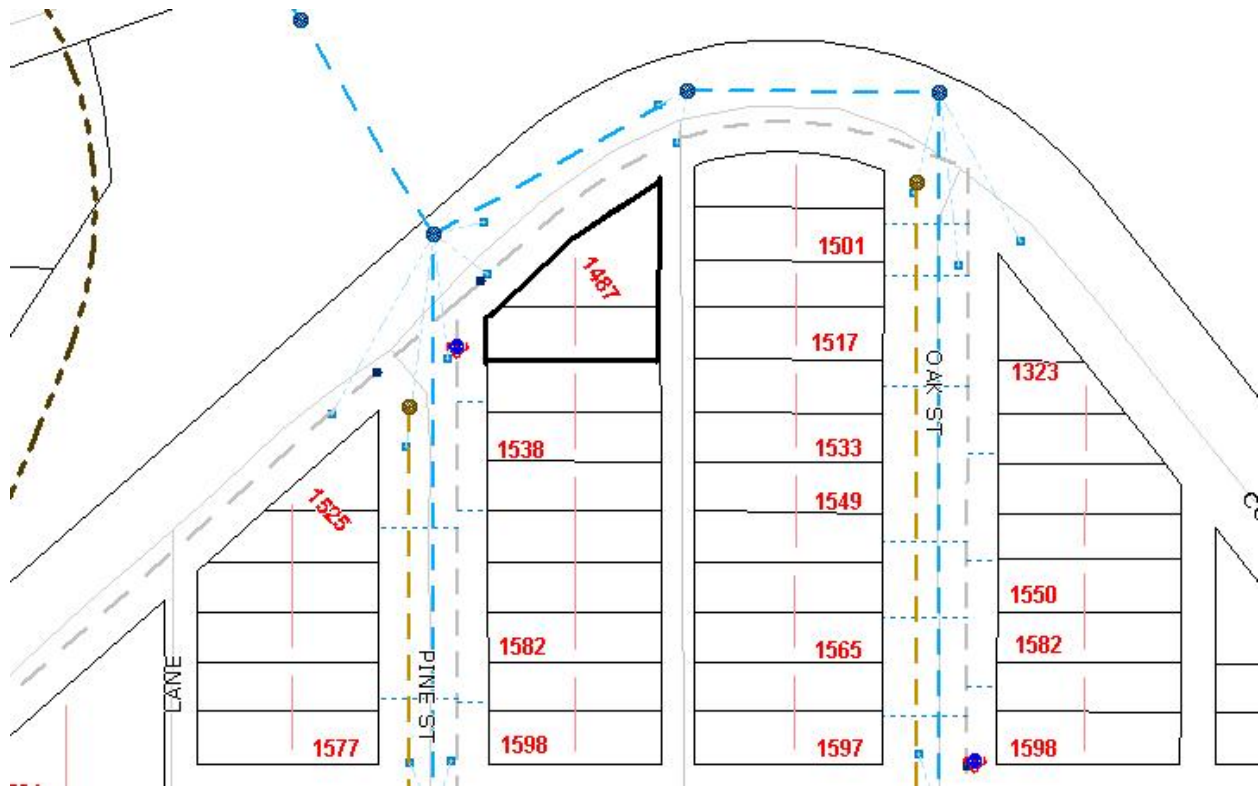

## Lot Servicing

1487 CONNAUGHT DR

PID: 007577532 007577524

**Lot: 22, Block: 265, Plan: 1268, DL: 343**

SERVICE	SIZE	MATERIAL	INSTALLED DATE	LOCATION	DETAILS
WATER	20MM	CU	13-Aug-1959	FR SW COR LOT 32 1.6M W	CONNECTION NUMBER 470
SANITARY	UNKNOWN	UNKNOWN		0.914M N OF SW COR PL	CONNECTION # 1296

Accuracy not guaranteed unless confirmed by site inspection and/or investigation.  
 Connection location between main and property line only.