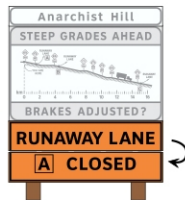

W-323-T

A B C

D E F

Flippable Tabs

**RUNAWAY LANE**

**A**

**CLOSED**

Runaway Lane  
ACTIVE / OPEN  
(Tab is flipped up.)

Runaway Lane  
CLOSED  
(Tab is flipped open.)