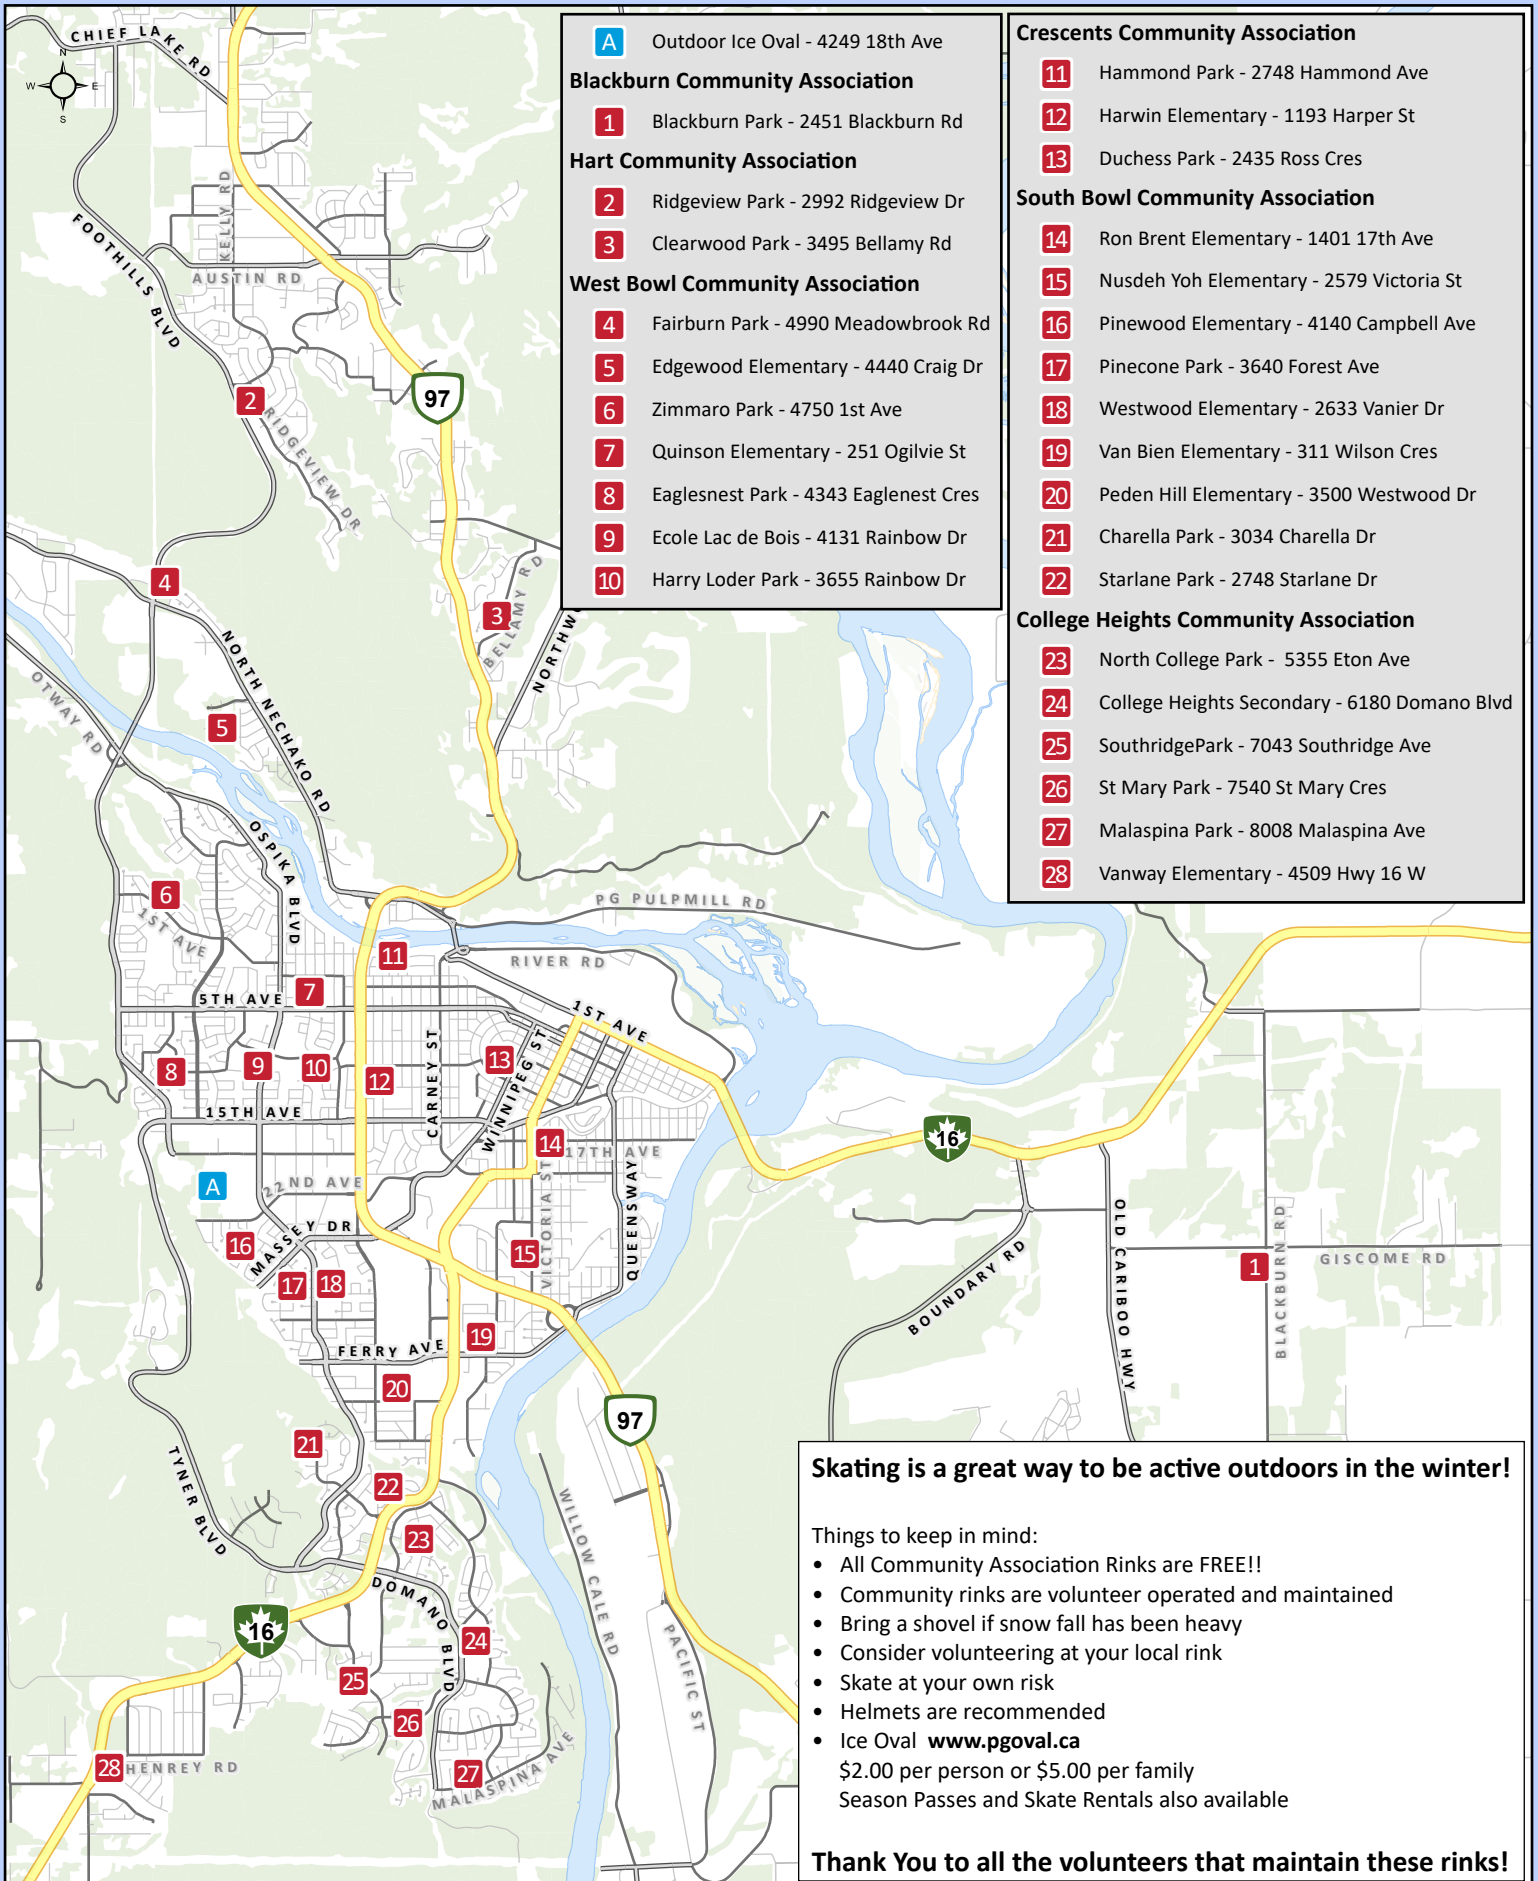

Community Outdoor Ice Rinks

- A** Outdoor Ice Oval - 4249 18th Ave
- Blackburn Community Association**
- 1** Blackburn Park - 2451 Blackburn Rd
- Hart Community Association**
- 2** Ridgeview Park - 2992 Ridgeview Dr
- 3** Clearwood Park - 3495 Bellamy Rd
- West Bowl Community Association**
- 4** Fairburn Park - 4990 Meadowbrook Rd
- 5** Edgewood Elementary - 4440 Craig Dr
- 6** Zimmaro Park - 4750 1st Ave
- 7** Quinson Elementary - 251 Ogilvie St
- 8** Eaglesnest Park - 4343 Eaglesnest Cres
- 9** Ecole Lac de Bois - 4131 Rainbow Dr
- 10** Harry Loder Park - 3655 Rainbow Dr

- Crescents Community Association**
- 11** Hammond Park - 2748 Hammond Ave
- 12** Harwin Elementary - 1193 Harper St
- 13** Duchess Park - 2435 Ross Cres
- South Bowl Community Association**
- 14** Ron Brent Elementary - 1401 17th Ave
- 15** Nusdeh Yoh Elementary - 2579 Victoria St
- 16** Pinewood Elementary - 4140 Campbell Ave
- 17** Pinecone Park - 3640 Forest Ave
- 18** Westwood Elementary - 2633 Vanier Dr
- 19** Van Bien Elementary - 311 Wilson Cres
- 20** Peden Hill Elementary - 3500 Westwood Dr
- 21** Charella Park - 3034 Charella Dr
- 22** Starlane Park - 2748 Starlane Dr
- College Heights Community Association**
- 23** North College Park - 5355 Eton Ave
- 24** College Heights Secondary - 6180 Domano Blvd
- 25** Southridge Park - 7043 Southridge Ave
- 26** St Mary Park - 7540 St Mary Cres
- 27** Malaspina Park - 8008 Malaspina Ave
- 28** Vanway Elementary - 4509 Hwy 16 W

Skating is a great way to be active outdoors in the winter!

- Things to keep in mind:
- All Community Association Rinks are FREE!!
 - Community rinks are volunteer operated and maintained
 - Bring a shovel if snow fall has been heavy
 - Consider volunteering at your local rink
 - Skate at your own risk
 - Helmets are recommended
 - Ice Oval www.pgoval.ca
\$2.00 per person or \$5.00 per family
Season Passes and Skate Rentals also available