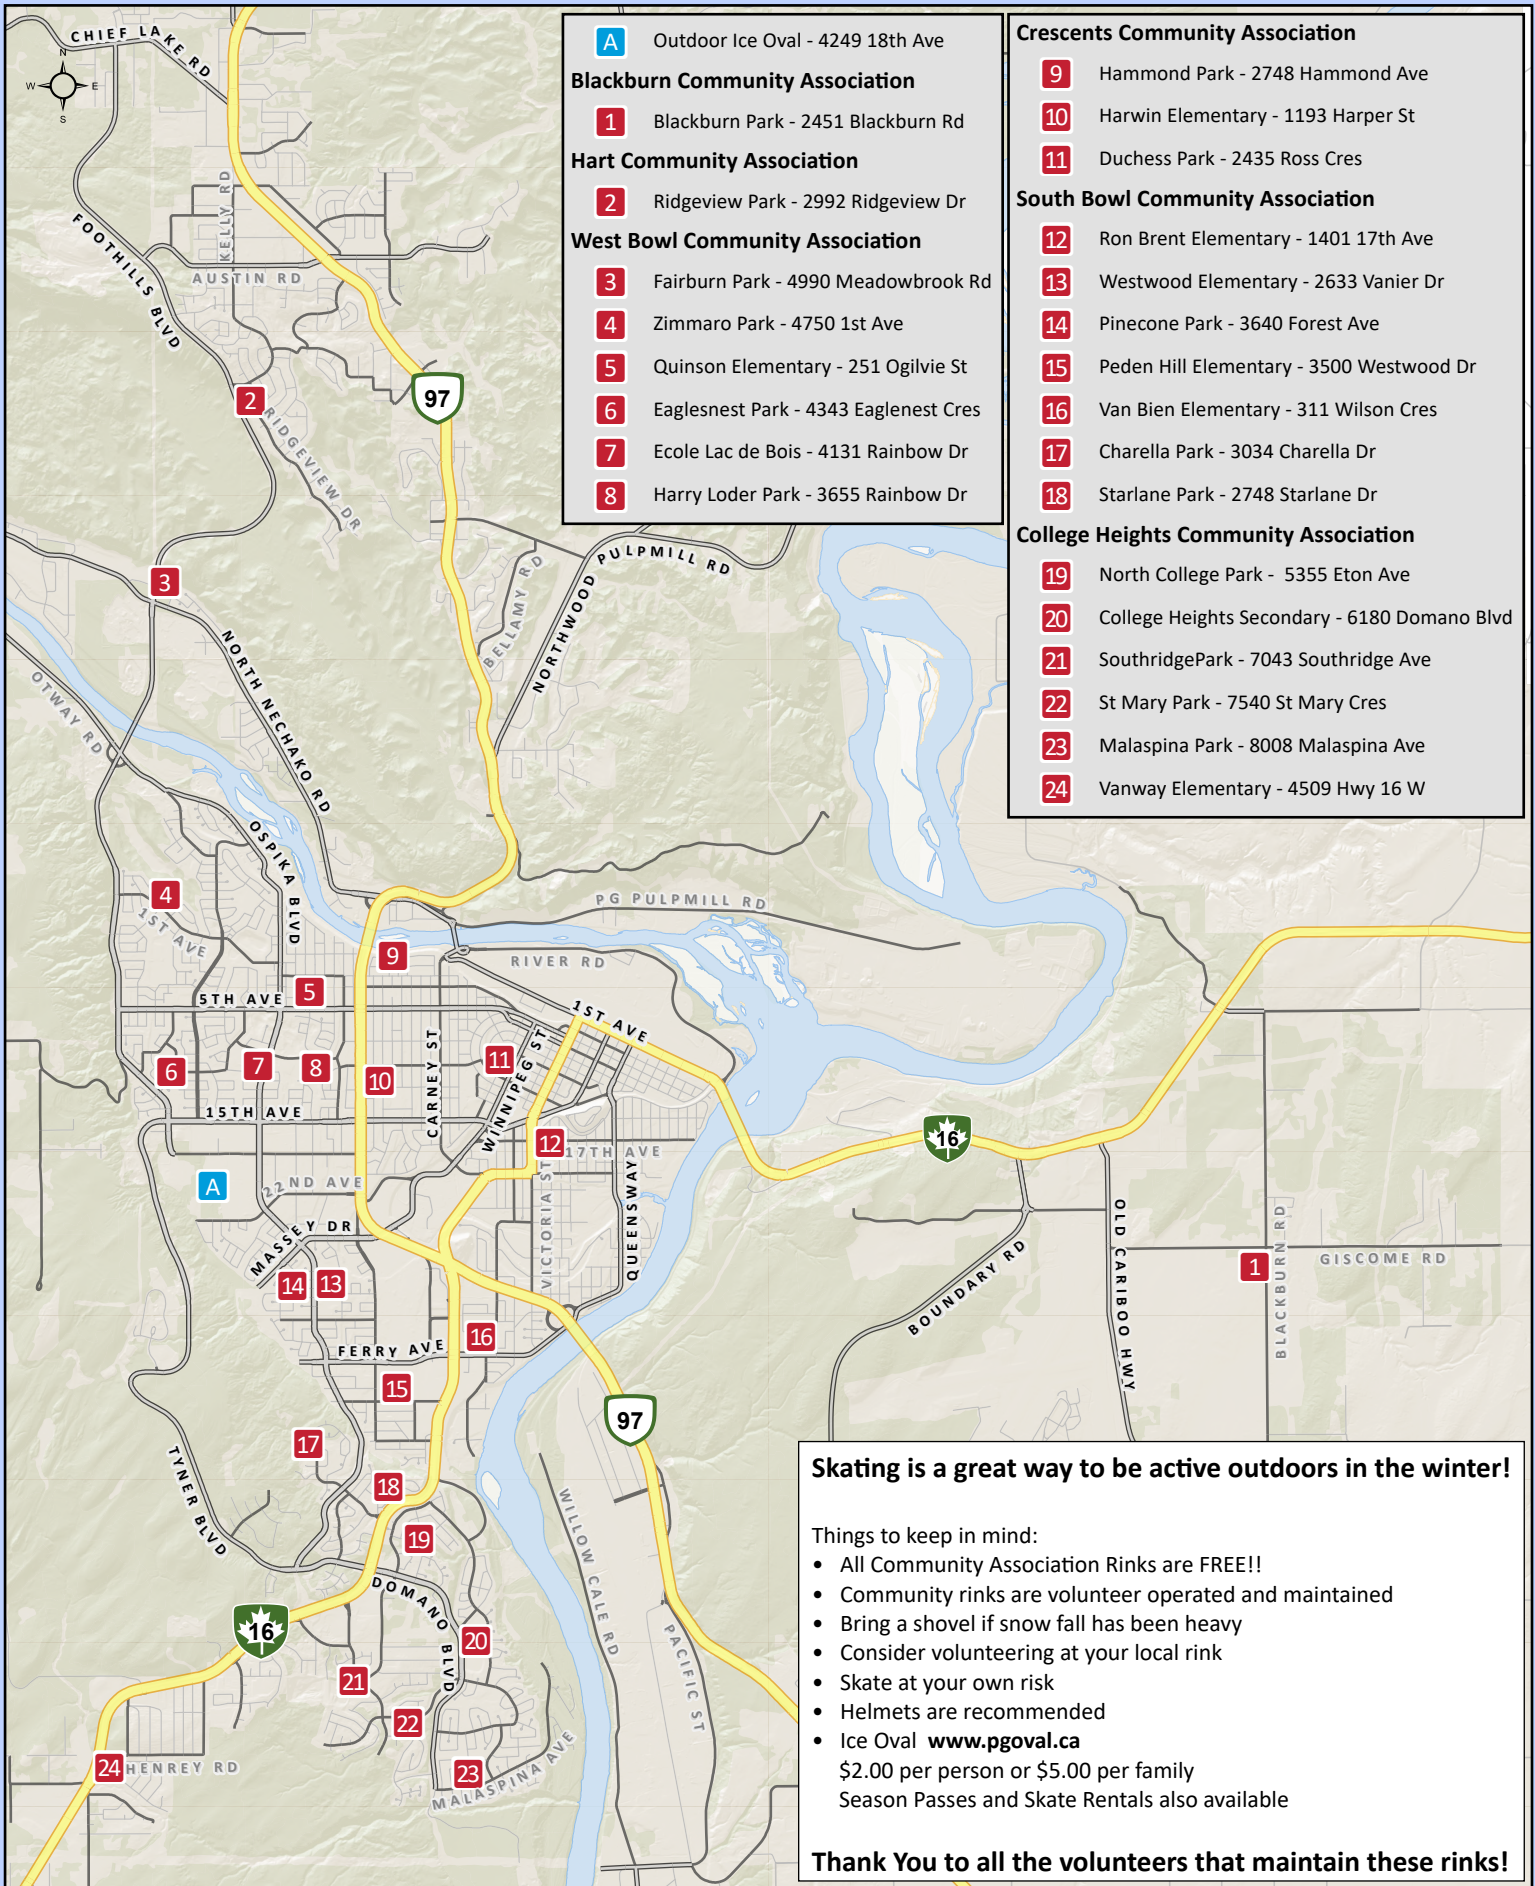

Community Outdoor Ice Rinks

- A** Outdoor Ice Oval - 4249 18th Ave
- Blackburn Community Association**
- 1** Blackburn Park - 2451 Blackburn Rd
- Hart Community Association**
- 2** Ridgeview Park - 2992 Ridgeview Dr
- West Bowl Community Association**
- 3** Fairburn Park - 4990 Meadowbrook Rd
- 4** Zimmaro Park - 4750 1st Ave
- 5** Quinson Elementary - 251 Ogilvie St
- 6** Eaglesnest Park - 4343 Eaglesnest Cres
- 7** Ecole Lac de Bois - 4131 Rainbow Dr
- 8** Harry Loder Park - 3655 Rainbow Dr

- Crescents Community Association**
- 9** Hammond Park - 2748 Hammond Ave
- 10** Harwin Elementary - 1193 Harper St
- 11** Duchess Park - 2435 Ross Cres
- South Bowl Community Association**
- 12** Ron Brent Elementary - 1401 17th Ave
- 13** Westwood Elementary - 2633 Vanier Dr
- 14** Pinecone Park - 3640 Forest Ave
- 15** Peden Hill Elementary - 3500 Westwood Dr
- 16** Van Bien Elementary - 311 Wilson Cres
- 17** Charella Park - 3034 Charella Dr
- 18** Starlane Park - 2748 Starlane Dr
- College Heights Community Association**
- 19** North College Park - 5355 Eton Ave
- 20** College Heights Secondary - 6180 Domano Blvd
- 21** Southridge Park - 7043 Southridge Ave
- 22** St Mary Park - 7540 St Mary Cres
- 23** Malaspina Park - 8008 Malaspina Ave
- 24** Vanway Elementary - 4509 Hwy 16 W

Skating is a great way to be active outdoors in the winter!

Things to keep in mind:

- All Community Association Rinks are FREE!!
- Community rinks are volunteer operated and maintained
- Bring a shovel if snow fall has been heavy
- Consider volunteering at your local rink
- Skate at your own risk
- Helmets are recommended
- Ice Oval www.pgoval.ca
\$2.00 per person or \$5.00 per family
Season Passes and Skate Rentals also available